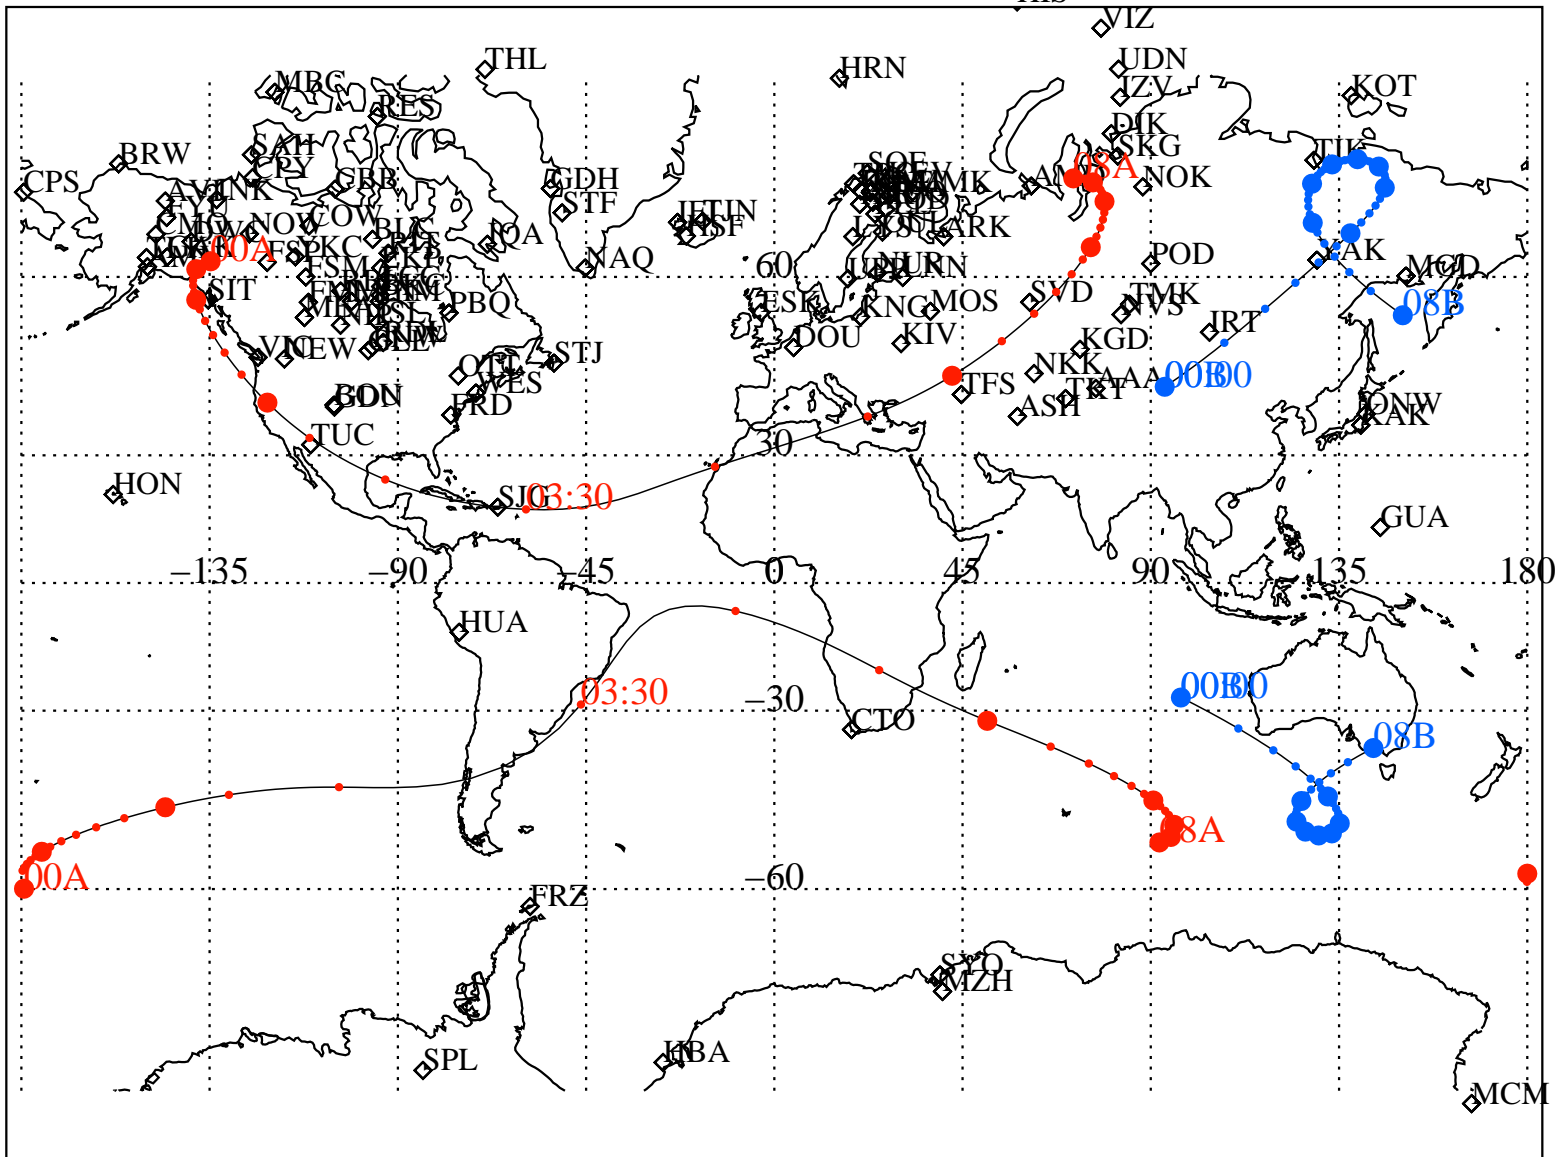

ALE
 VAN ALLEN PROBES 2014 033 (02/02) 00:00 to 2014 033 (02/02) 08:00

RBSPA-A, RBSPB-B,