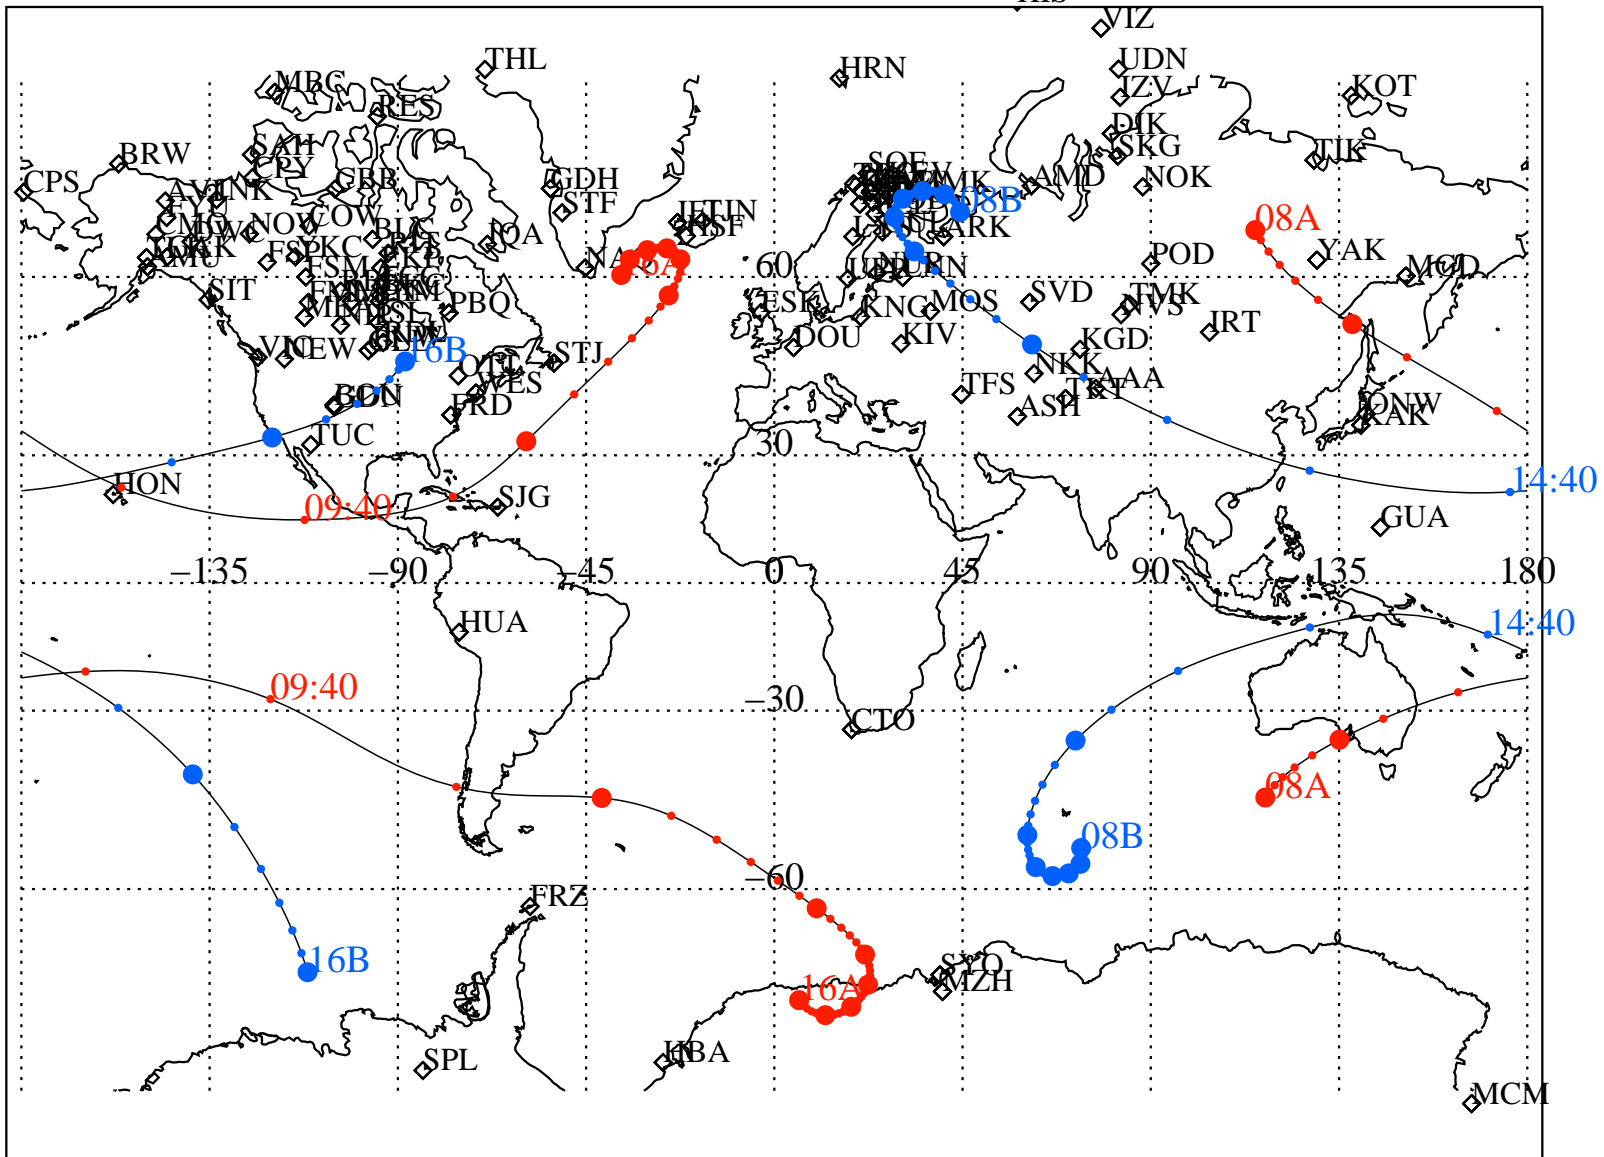

ALE  
 VAN ALLEN PROBES 2014 032 (02/01) 08:00 to 2014 032 (02/01) 16:00

RBSPA-A, RBSPB-B,