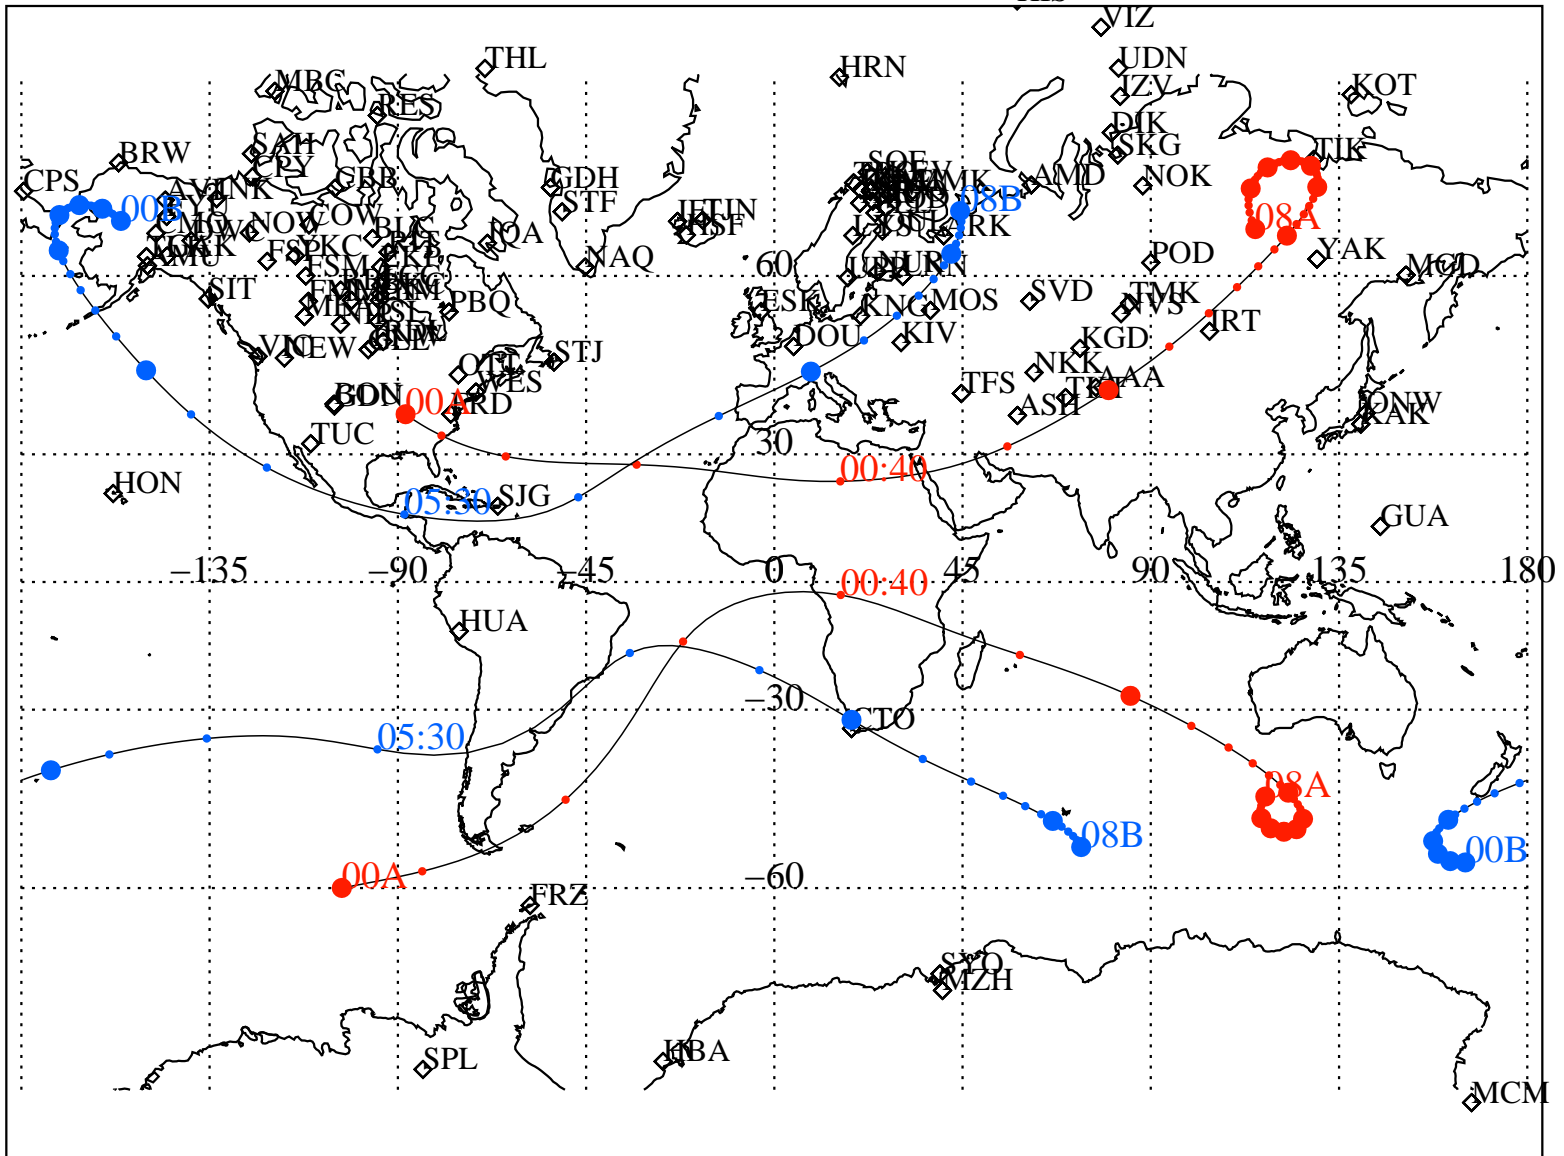

ALE
VAN ALLEN PROBES 2014 032 (02/01) 00:00 to 2014 032 (02/01) 08:00

RBSPA-A, RBSPA-B,