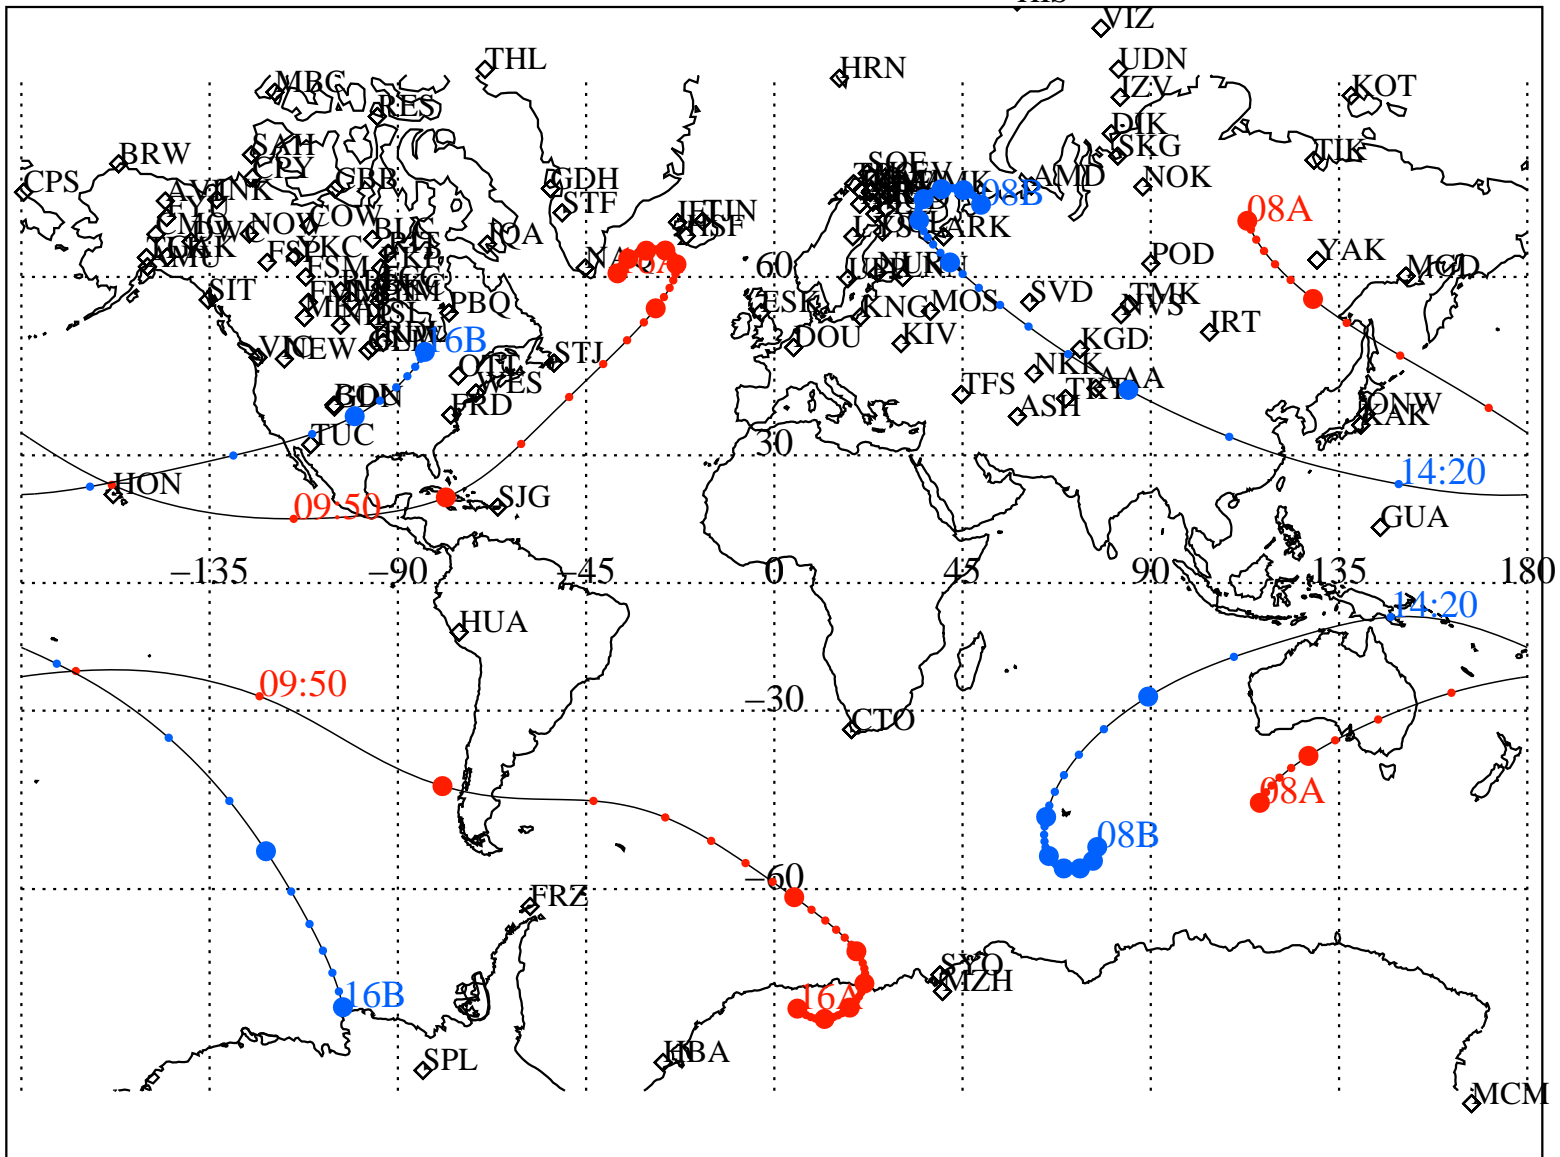

ALE
 VAN ALLEN PROBES 2014 029 (01/29) 08:00 to 2014 029 (01/29) 16:00

RBSPA-A, RBSPB-B,