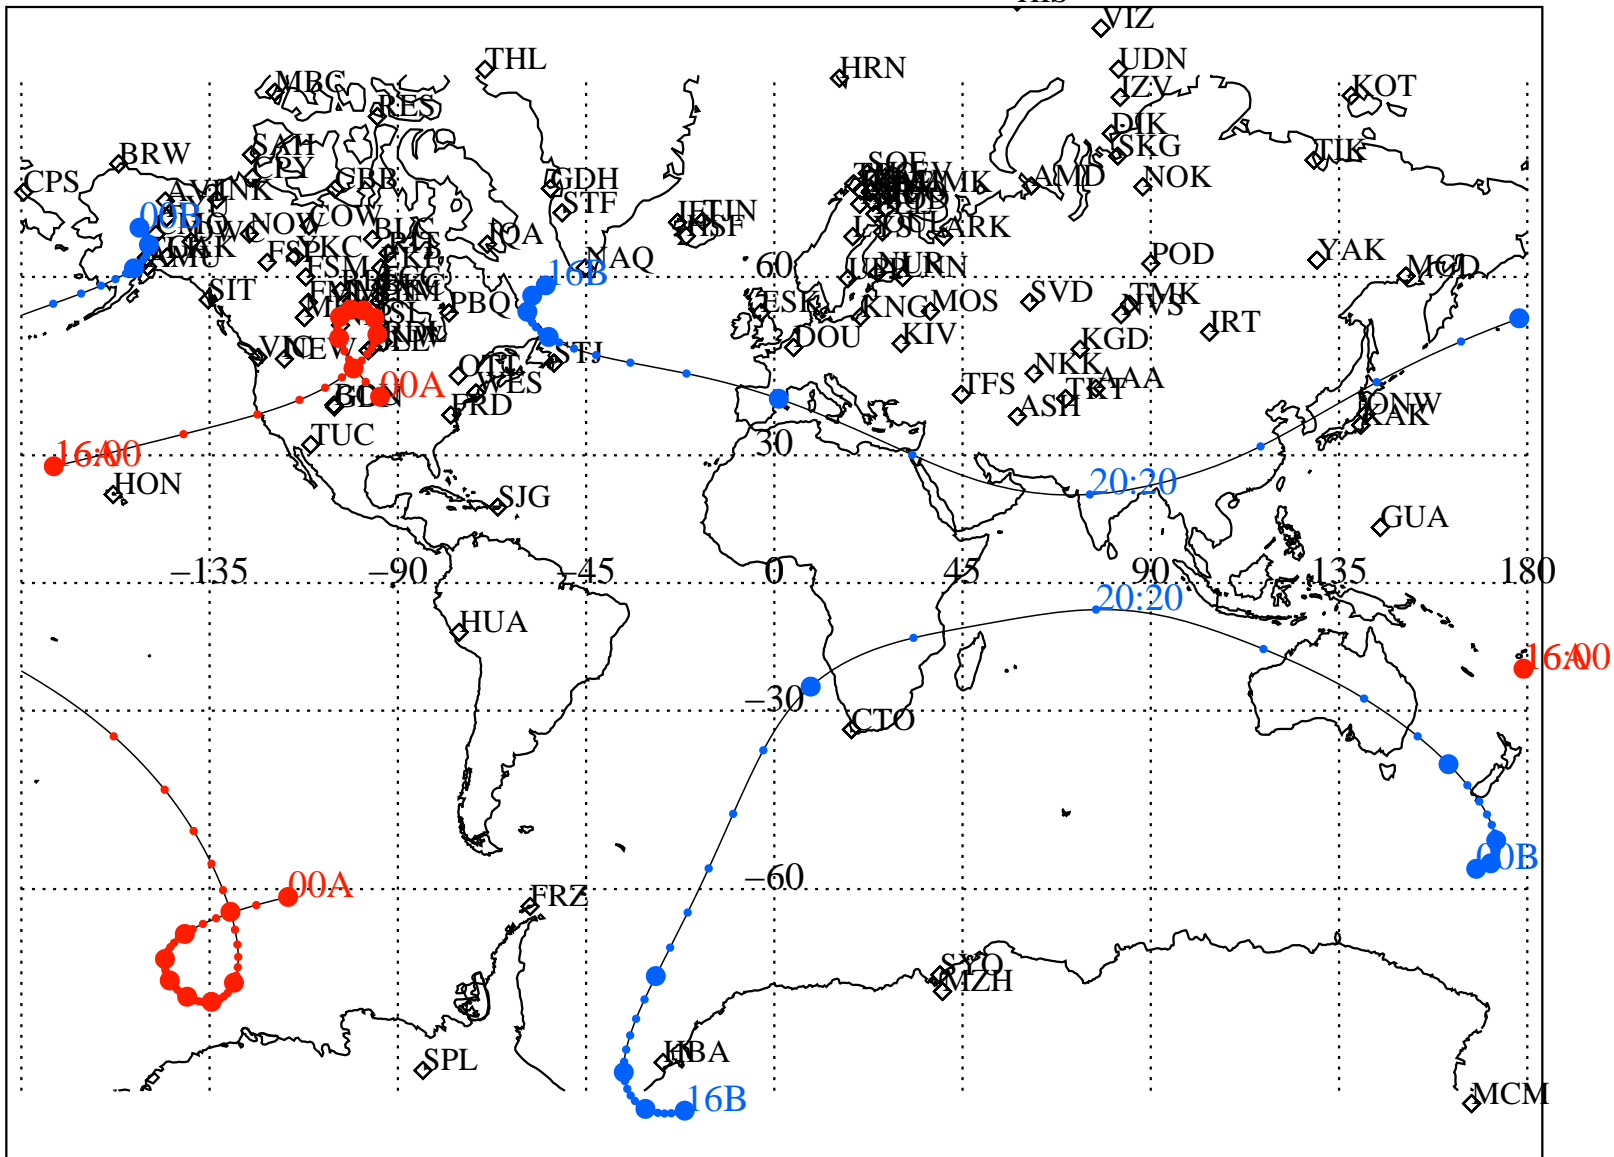

ALE
 VAN ALLEN PROBES 2014 028 (01/28) 16:00 to 2014 029 (01/29) 00:00

RBSPA-A, RBSPB-B,