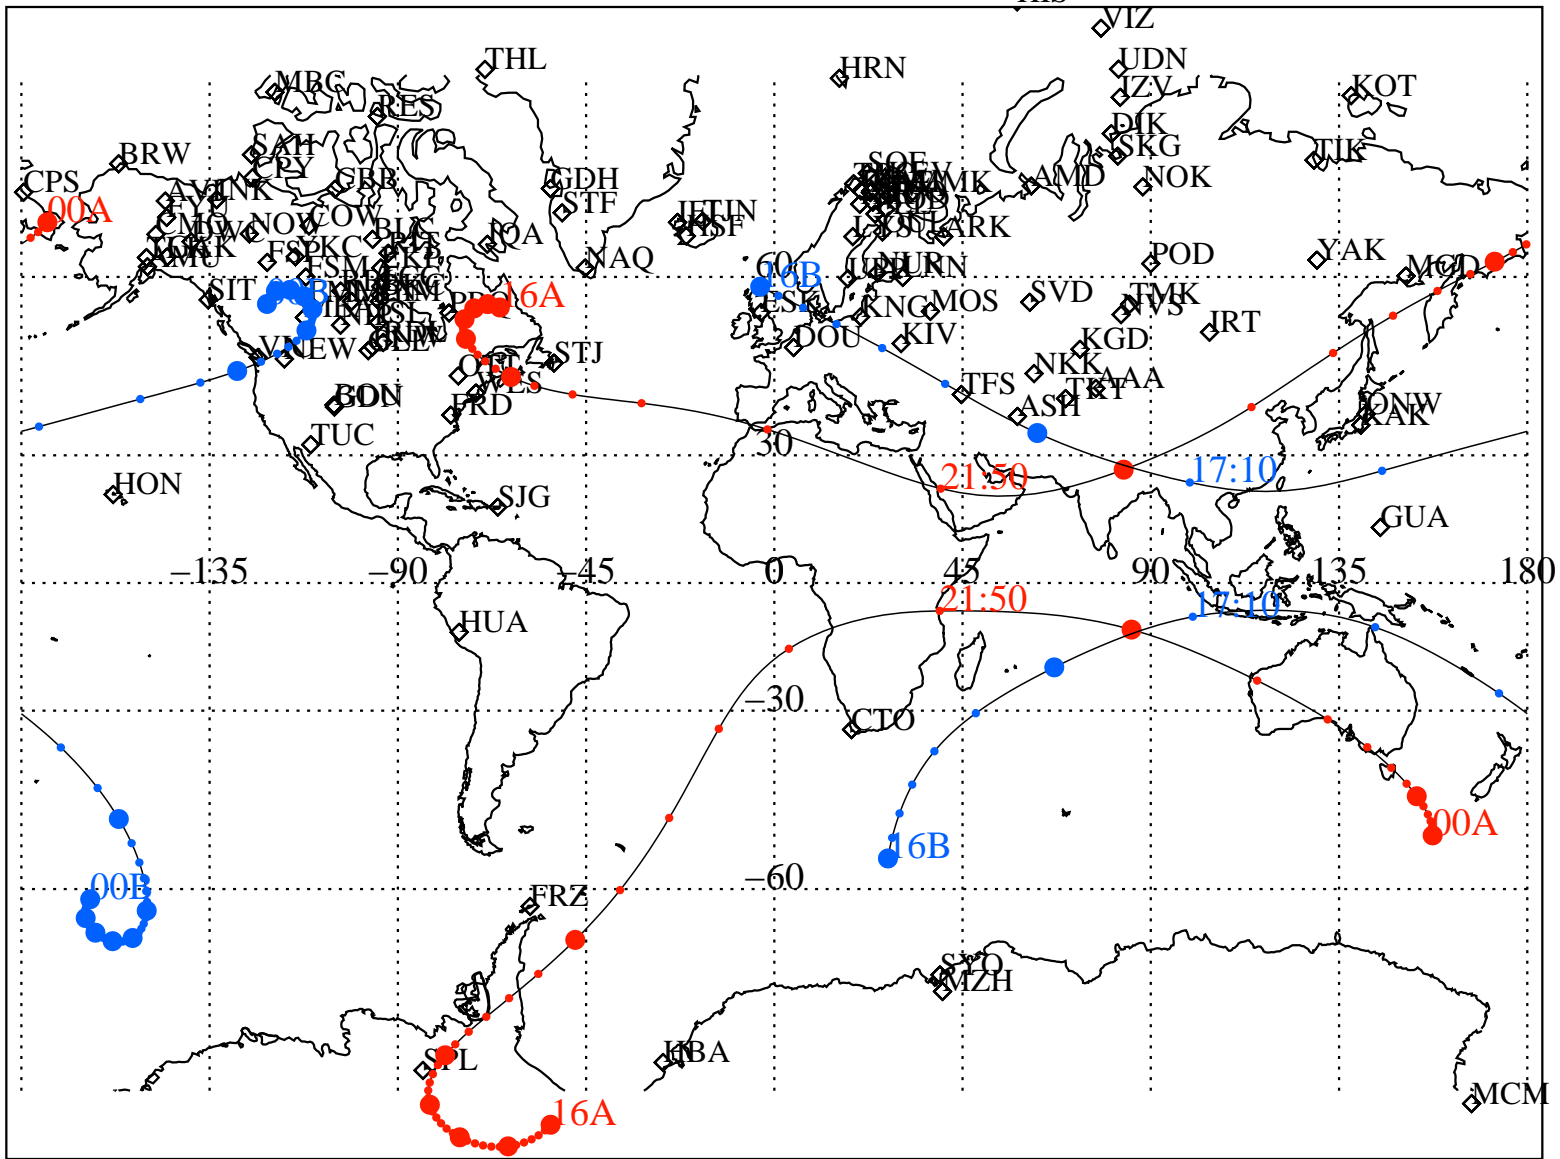

ALE
 VAN ALLEN PROBES 2014 027 (01/27) 16:00 to 2014 028 (01/28) 00:00

RBSPA-A, RBSPB-B,