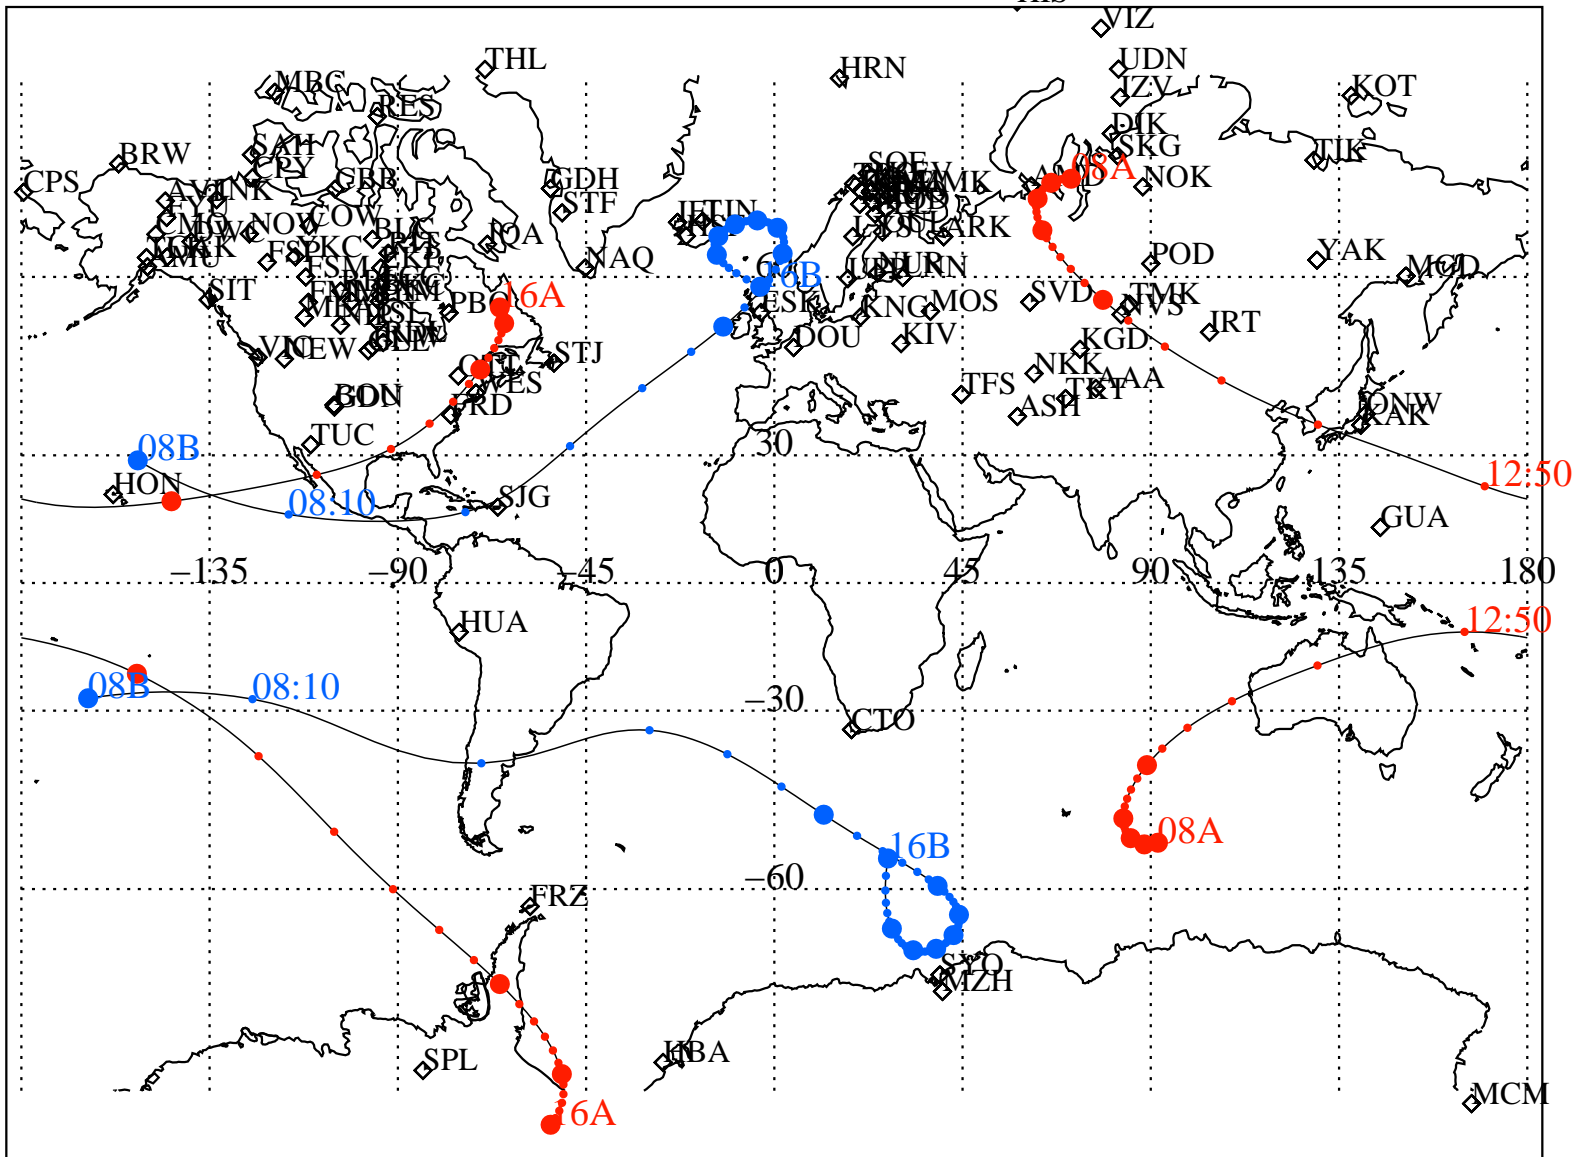

ALE  
 VAN ALLEN PROBES 2014 027 (01/27) 08:00 to 2014 027 (01/27) 16:00

RBSPA-A, RBSPB-B,