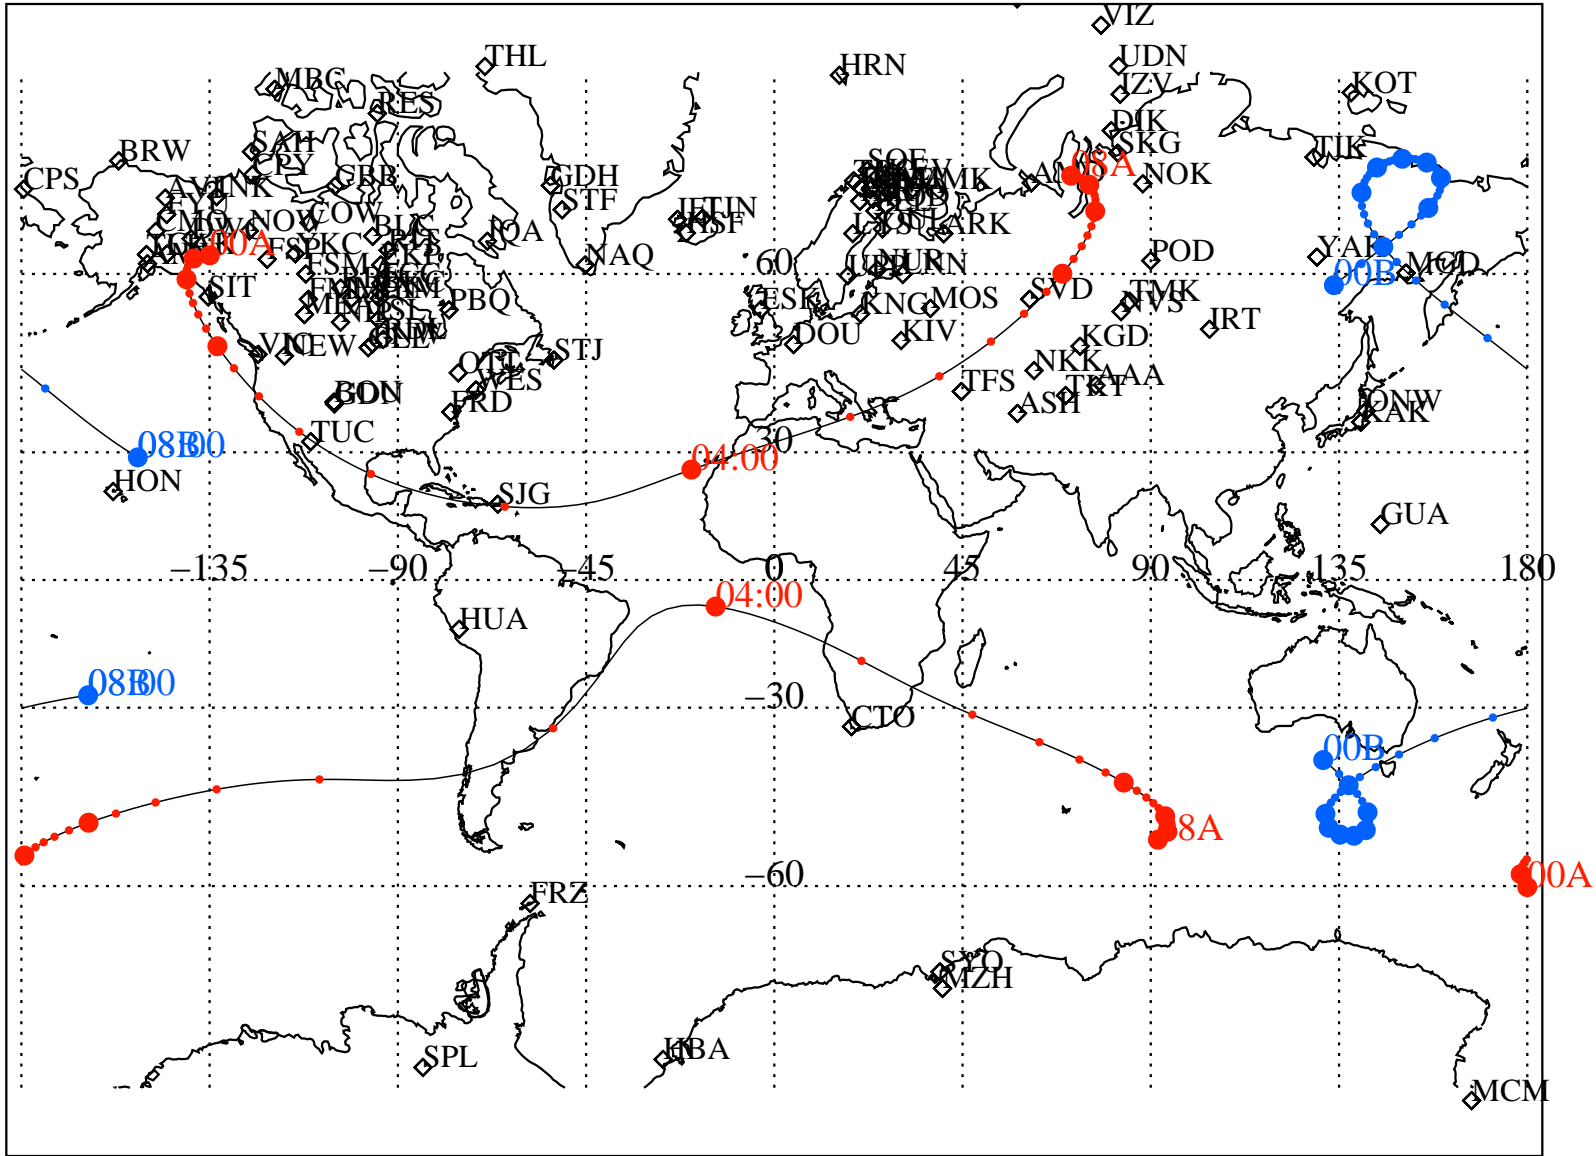

ALE  
 VAN ALLEN PROBES 2014 027 (01/27) 00:00 to 2014 027 (01/27) 08:00

RBSPA-A, RBSPB-B,