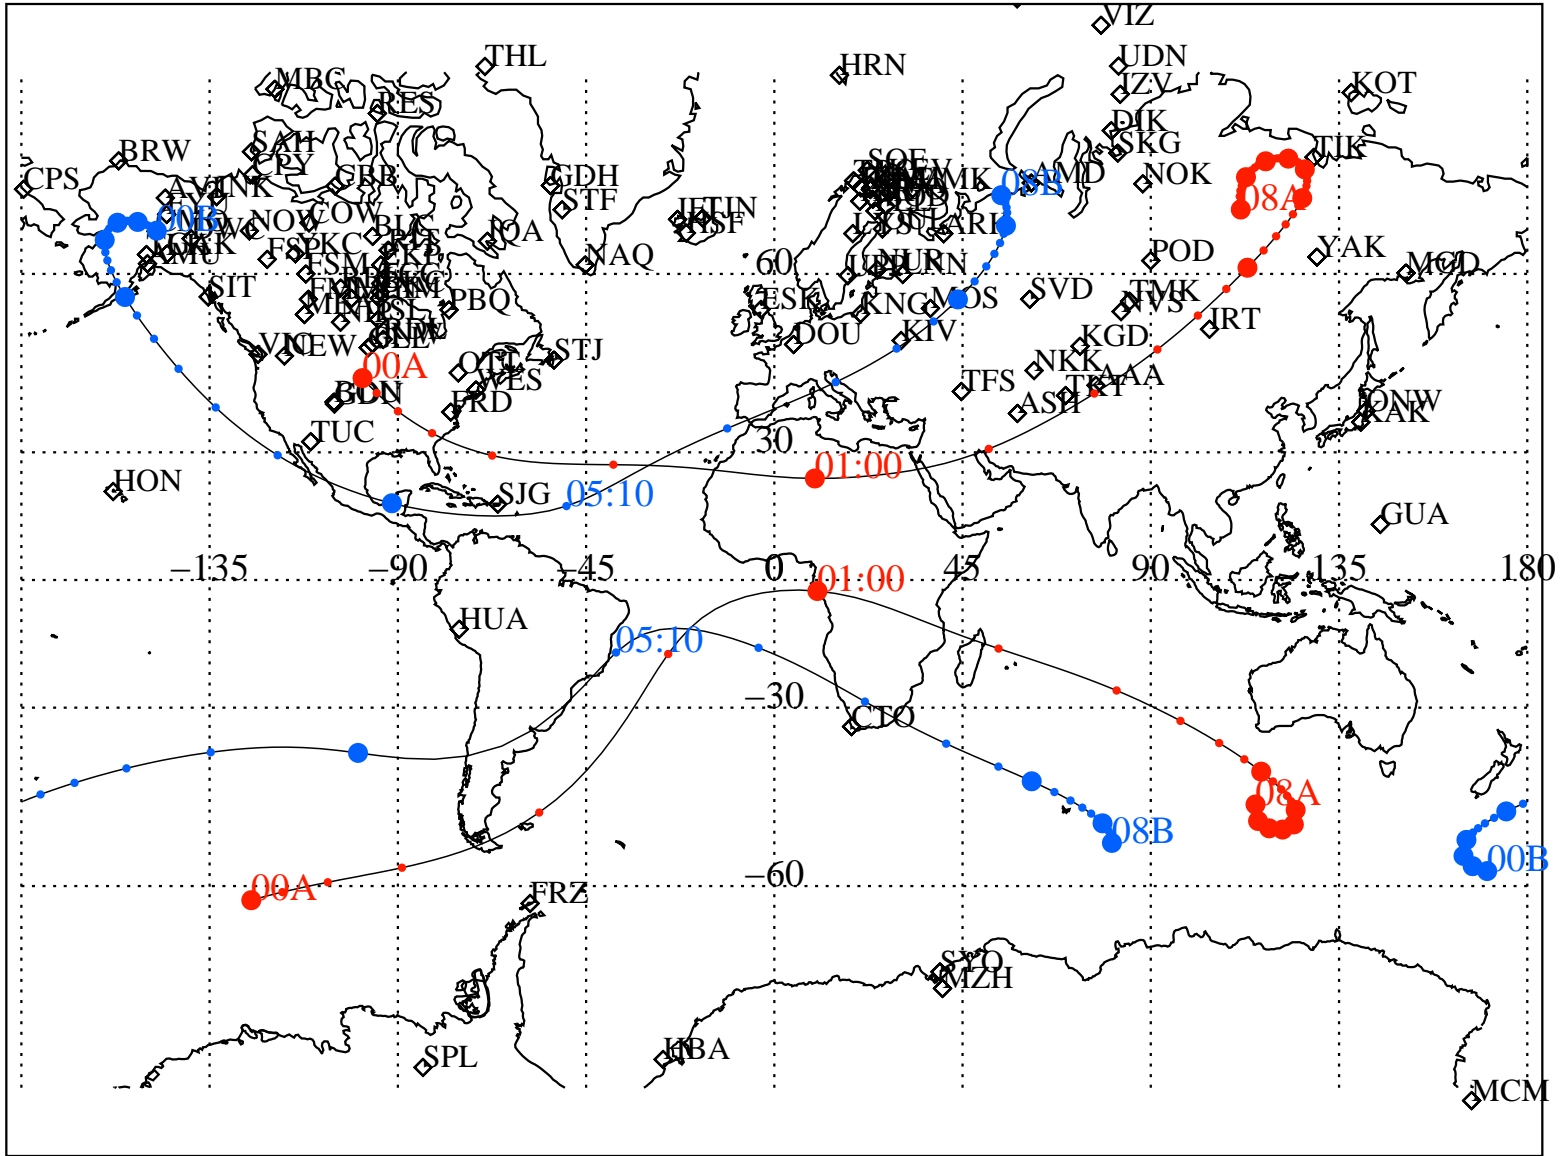

ALE
 VAN ALLEN PROBES 2014 026 (01/26) 00:00 to 2014 026 (01/26) 08:00

RBSPA-A, RBSPA-B,