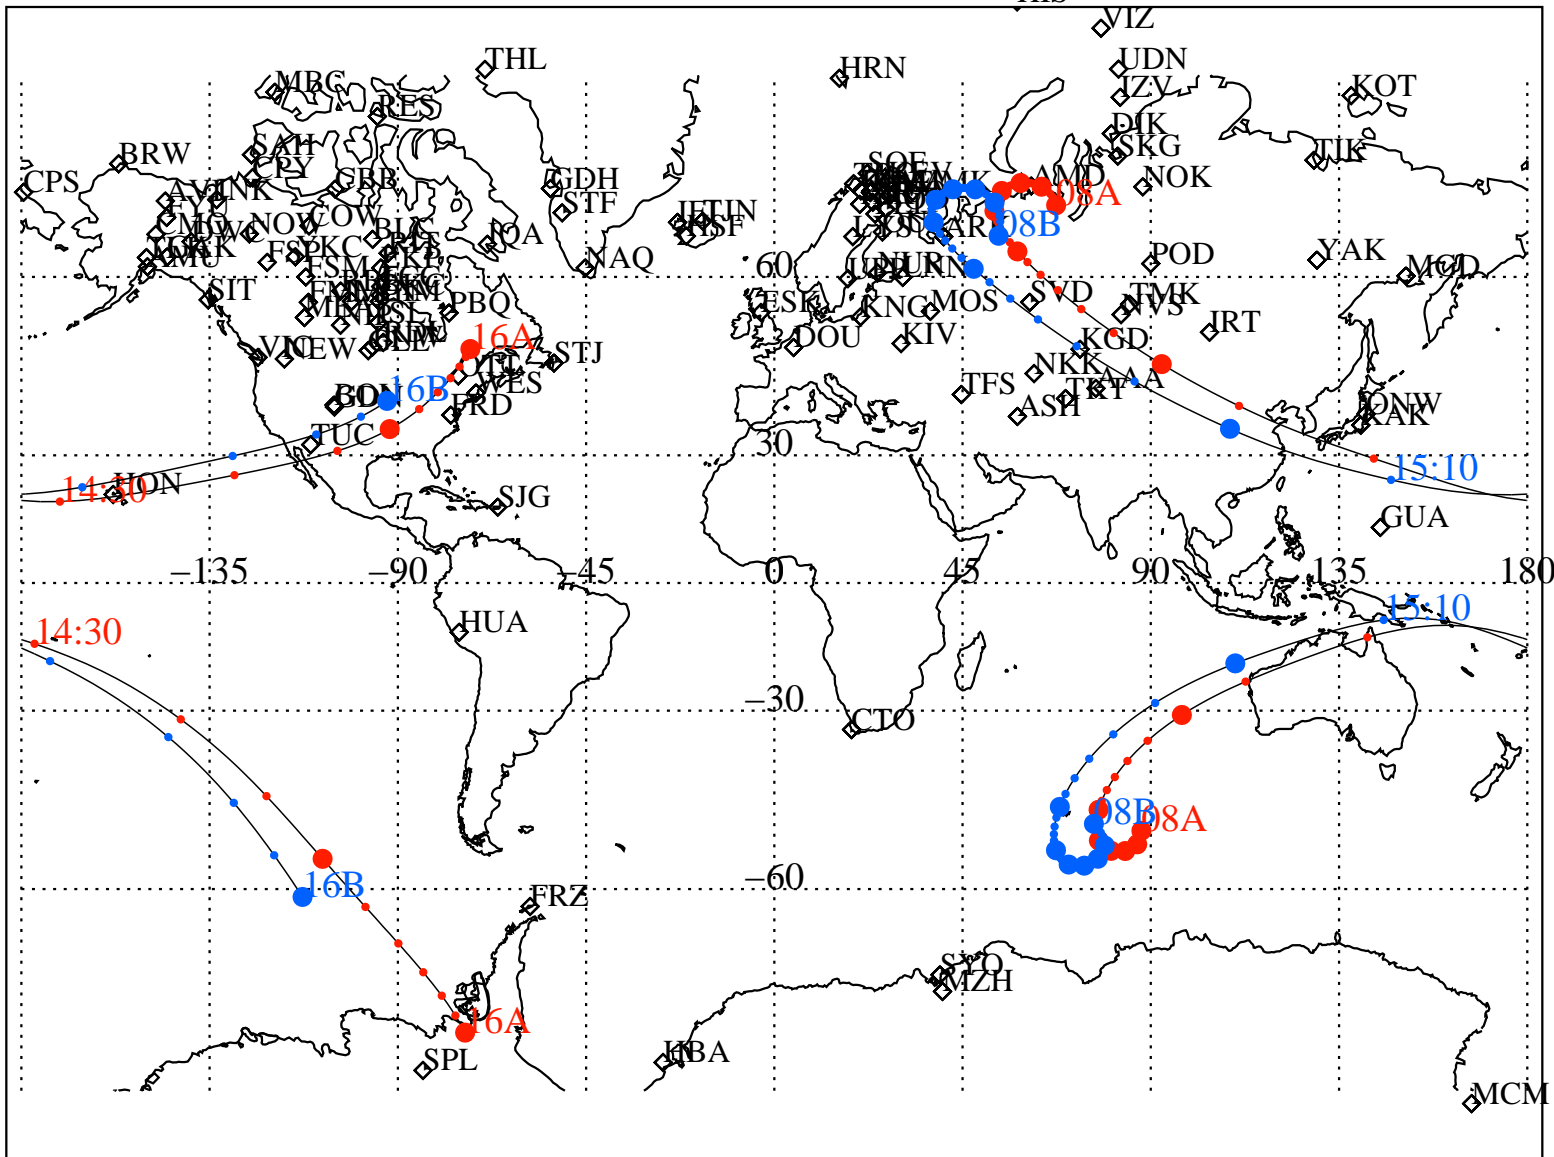

ALE
 VAN ALLEN PROBES 2013 365 (12/31) 08:00 to 2013 365 (12/31) 16:00

RBSPA-A, RBSPB-B,