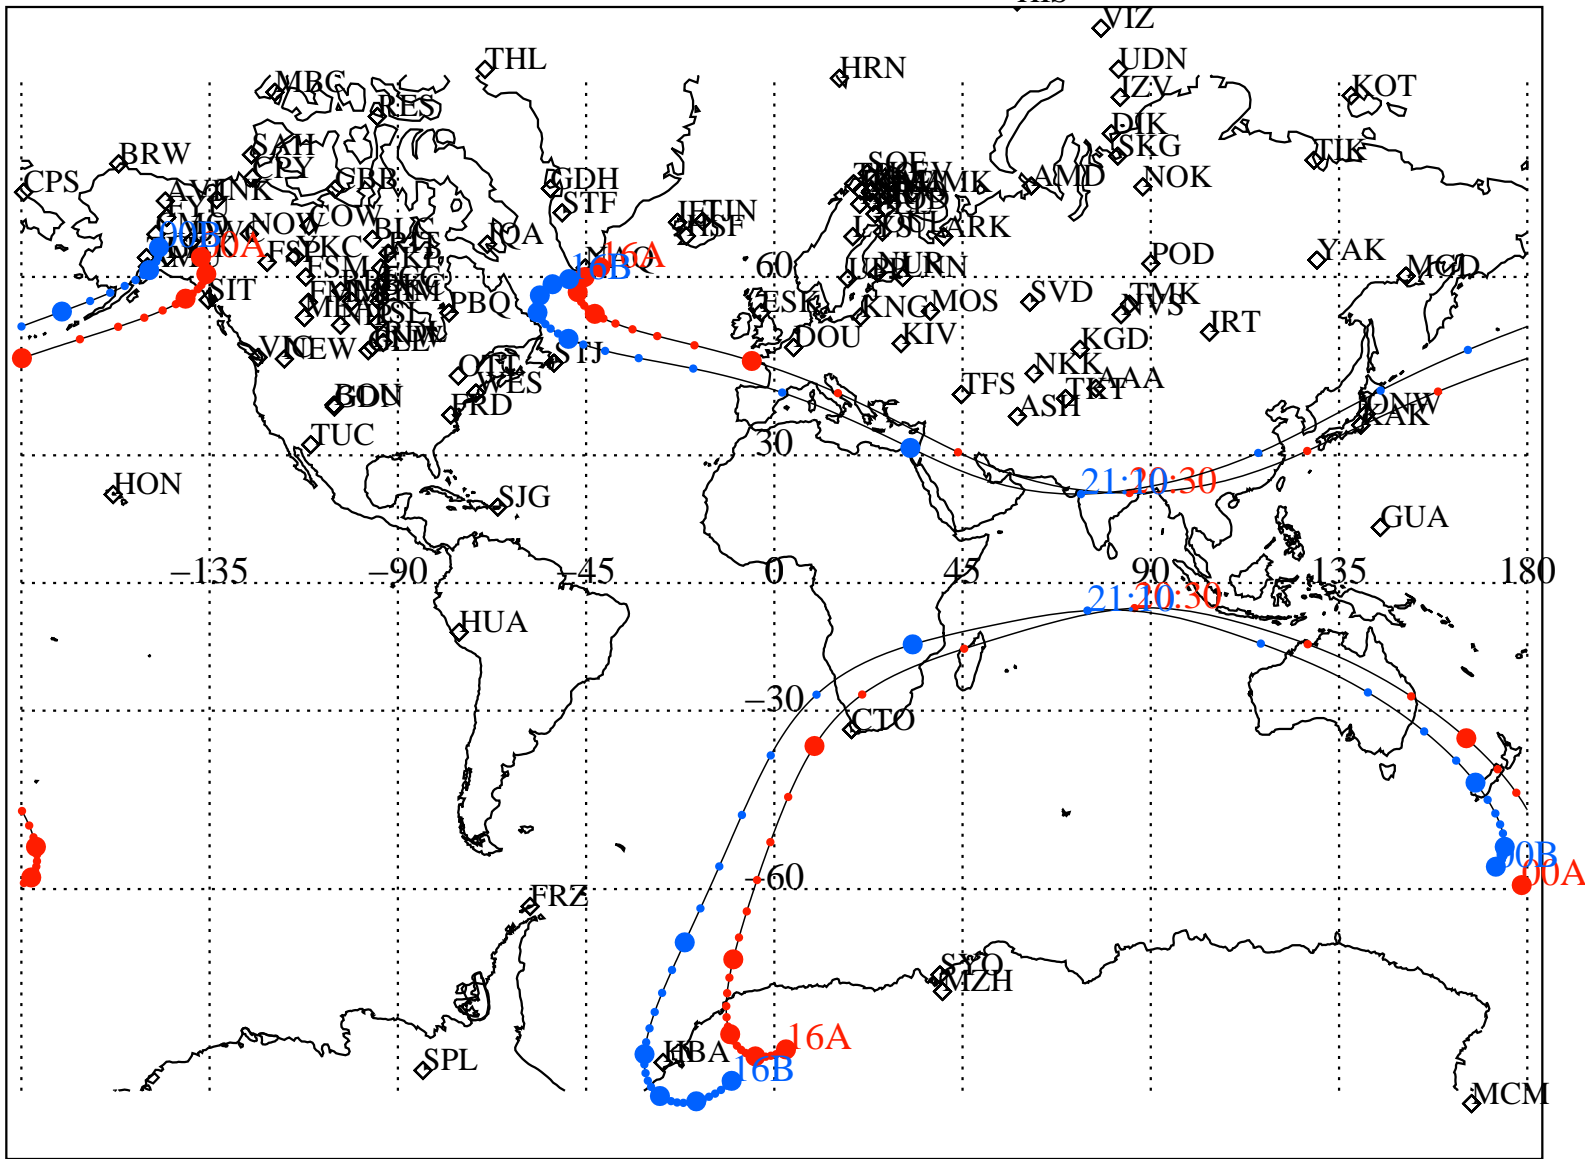

ALE
 VAN ALLEN PROBES 2013 364 (12/30) 16:00 to 2013 365 (12/31) 00:00

RBSPA-A, RBSPB-B,