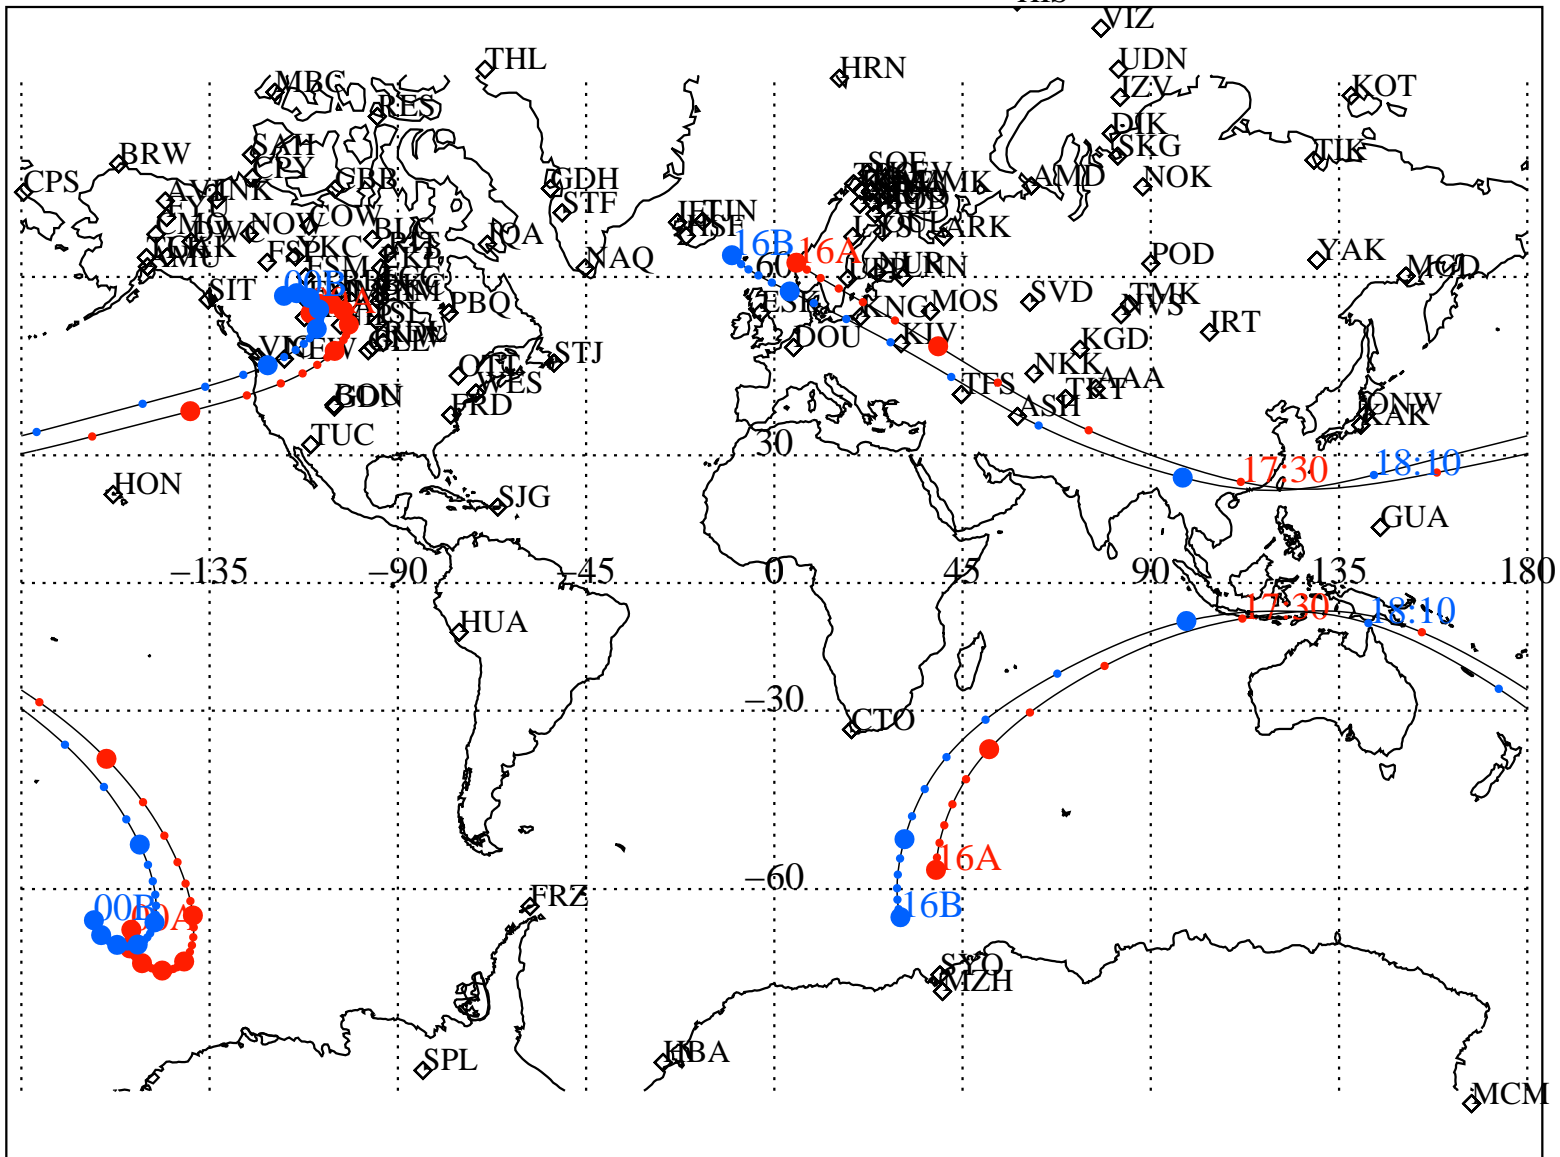

ALE  
 VAN ALLEN PROBES 2013 363 (12/29) 16:00 to 2013 364 (12/30) 00:00

RBSPA-A, RBSPB-B,