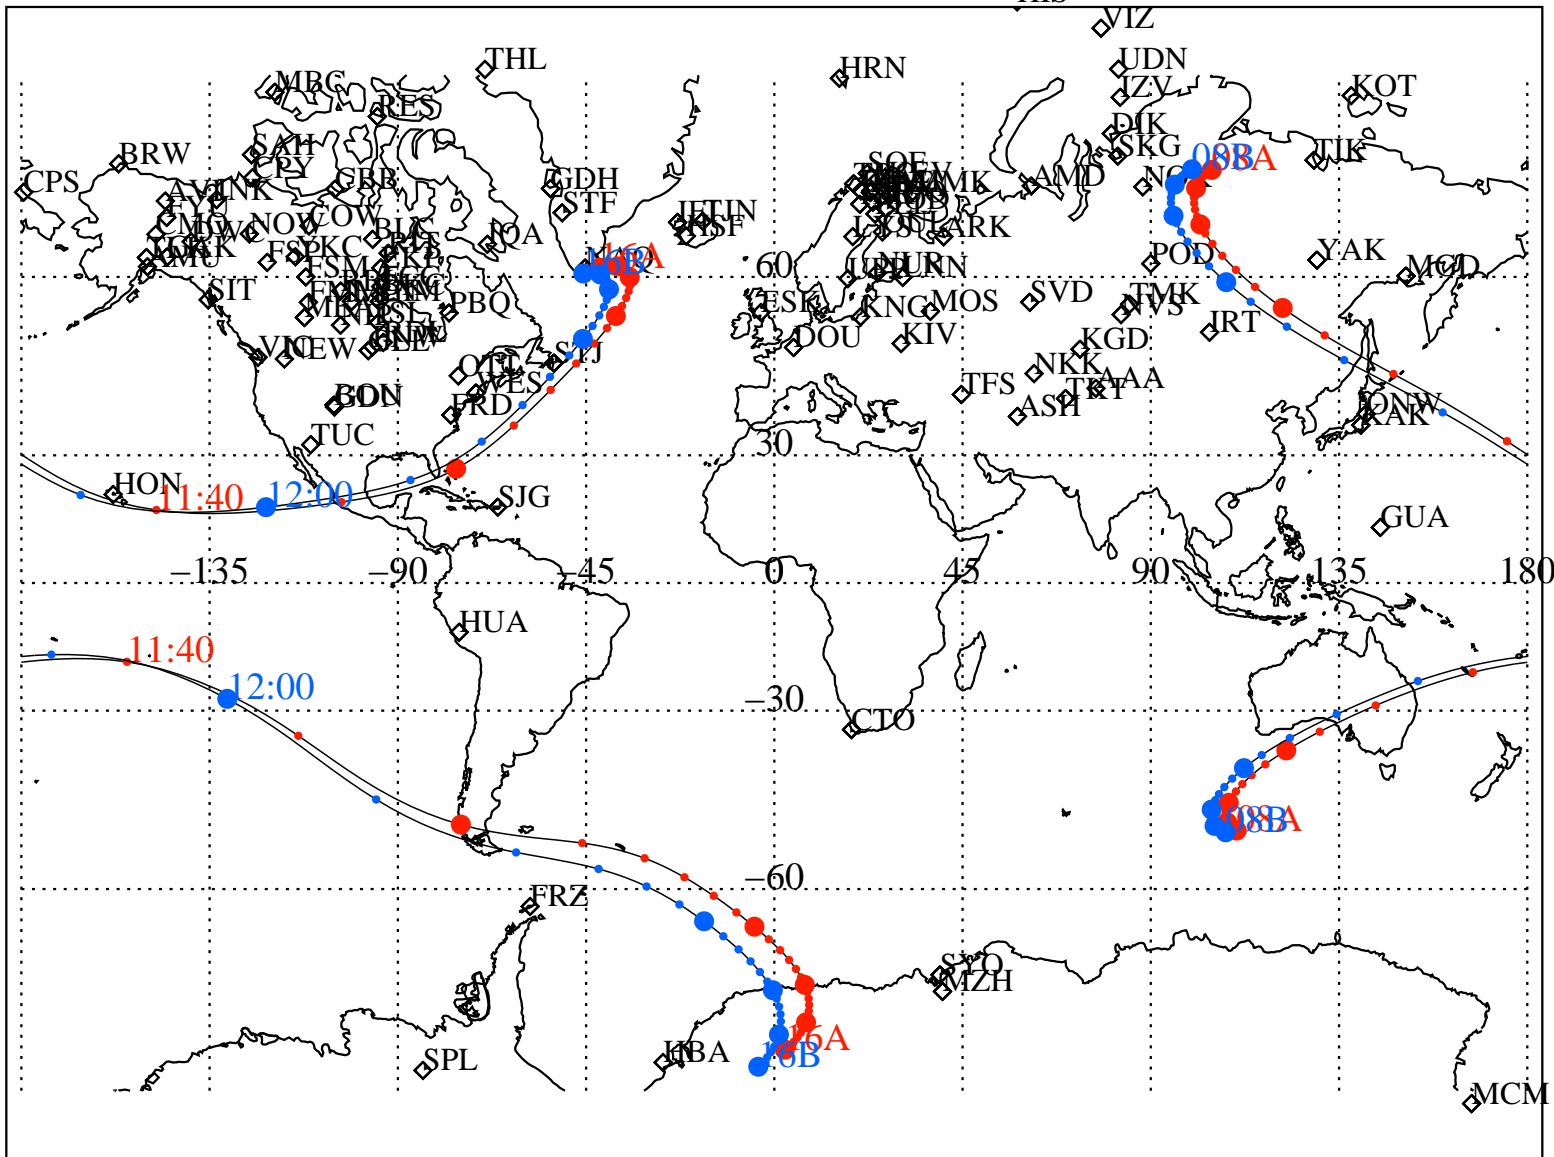

ALE
 VAN ALLEN PROBES 2013 361 (12/27) 08:00 to 2013 361 (12/27) 16:00

RBSPA-A, RBSPB-B,