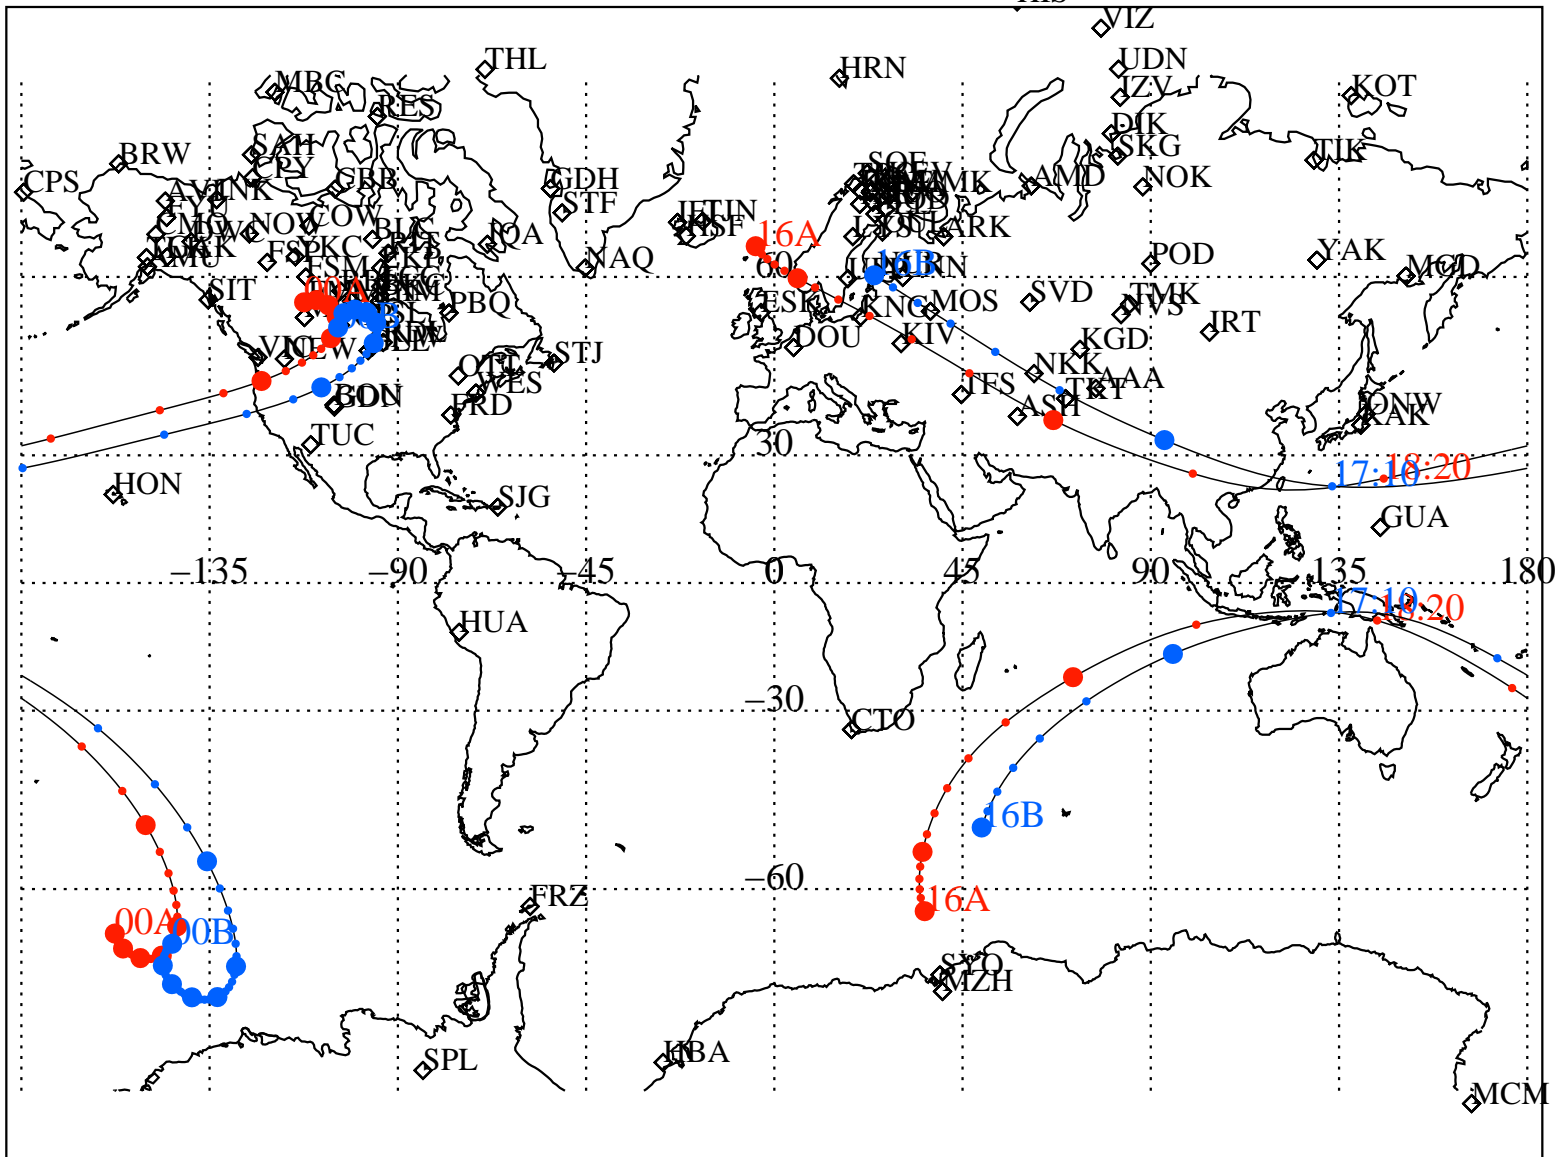

ALE
 VAN ALLEN PROBES 2013 351 (12/17) 16:00 to 2013 352 (12/18) 00:00

RBSPA-A, RBSPB-B,