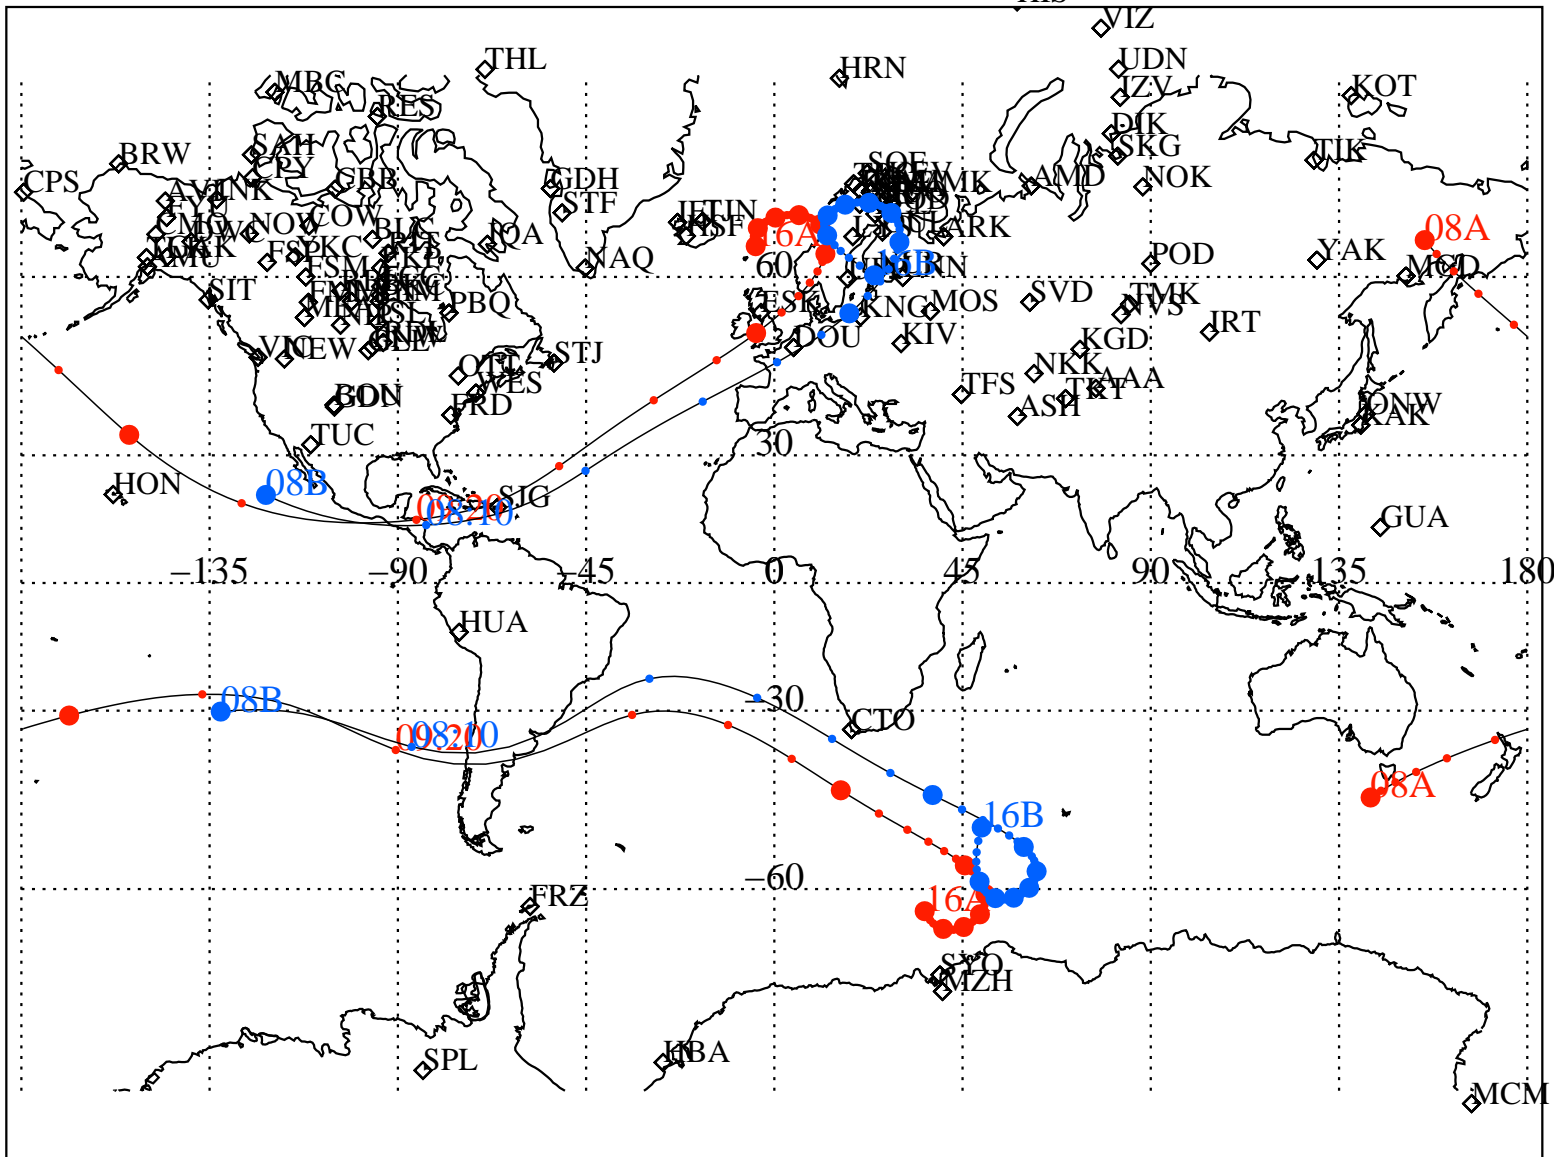

ALE
 VAN ALLEN PROBES 2013 351 (12/17) 08:00 to 2013 351 (12/17) 16:00

RBSPA-A, RBSPB-B,