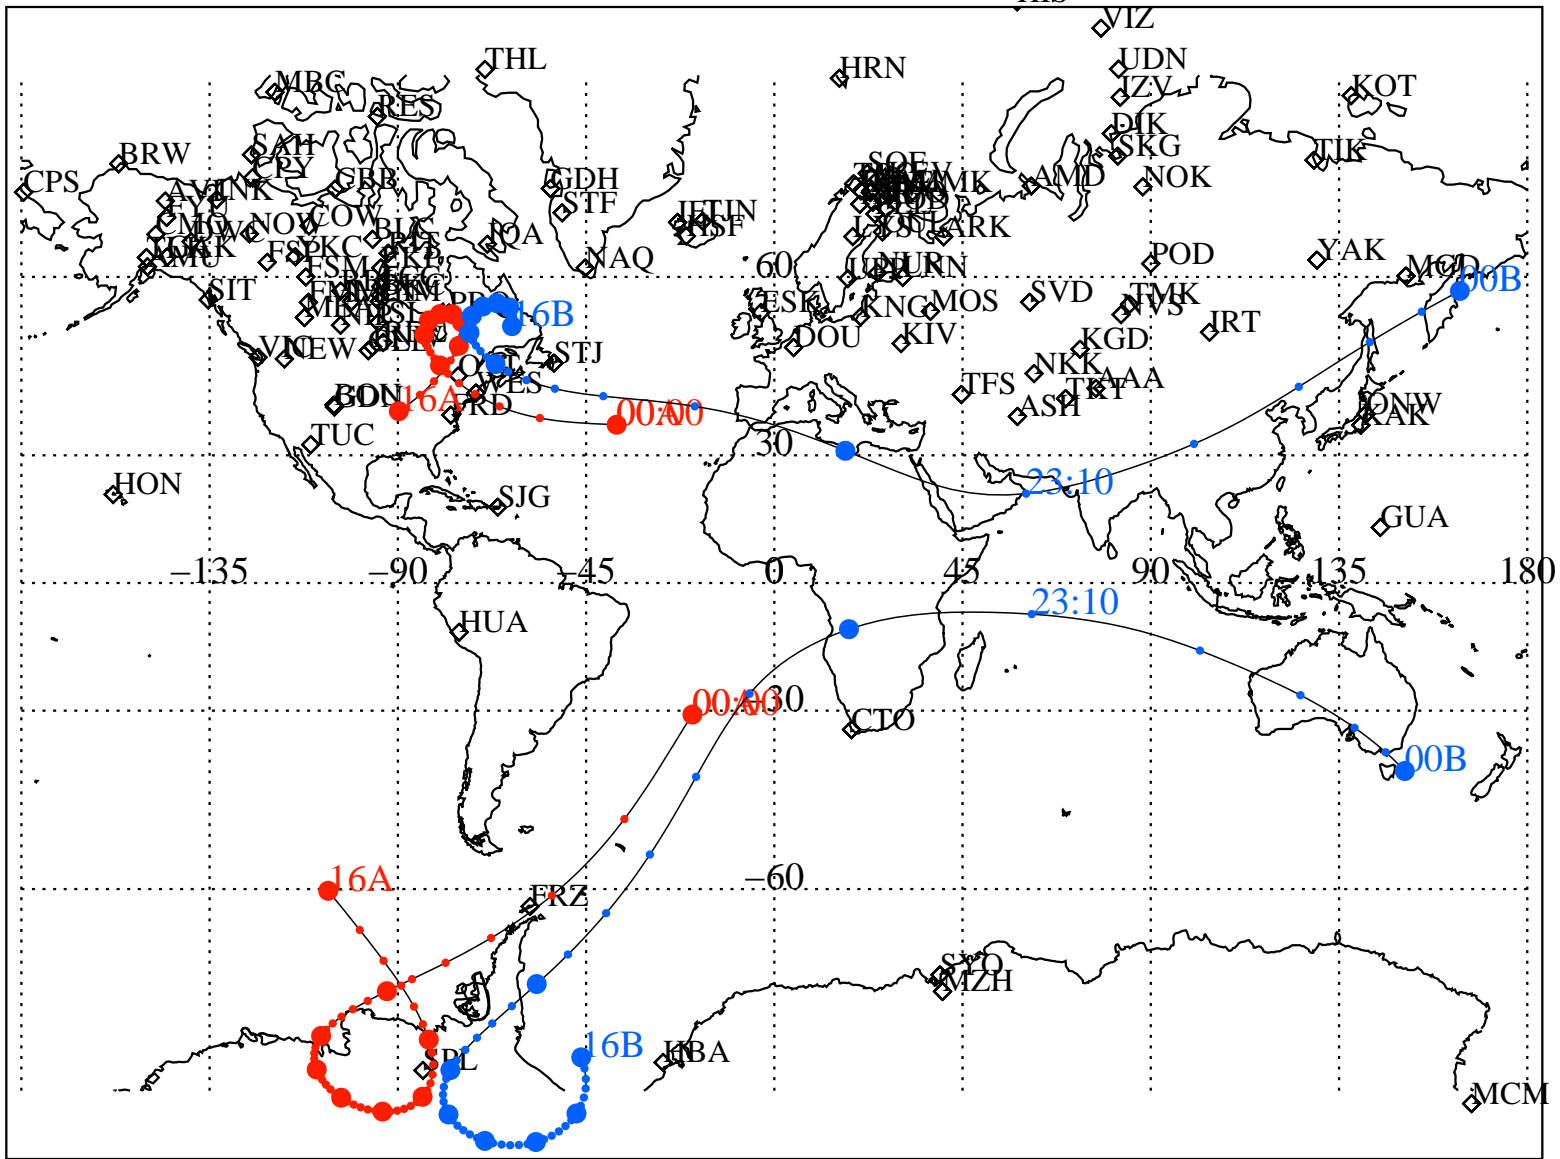

ALE
 VAN ALLEN PROBES 2013 350 (12/16) 16:00 to 2013 351 (12/17) 00:00

RBSPA-A, RBSPB-B,