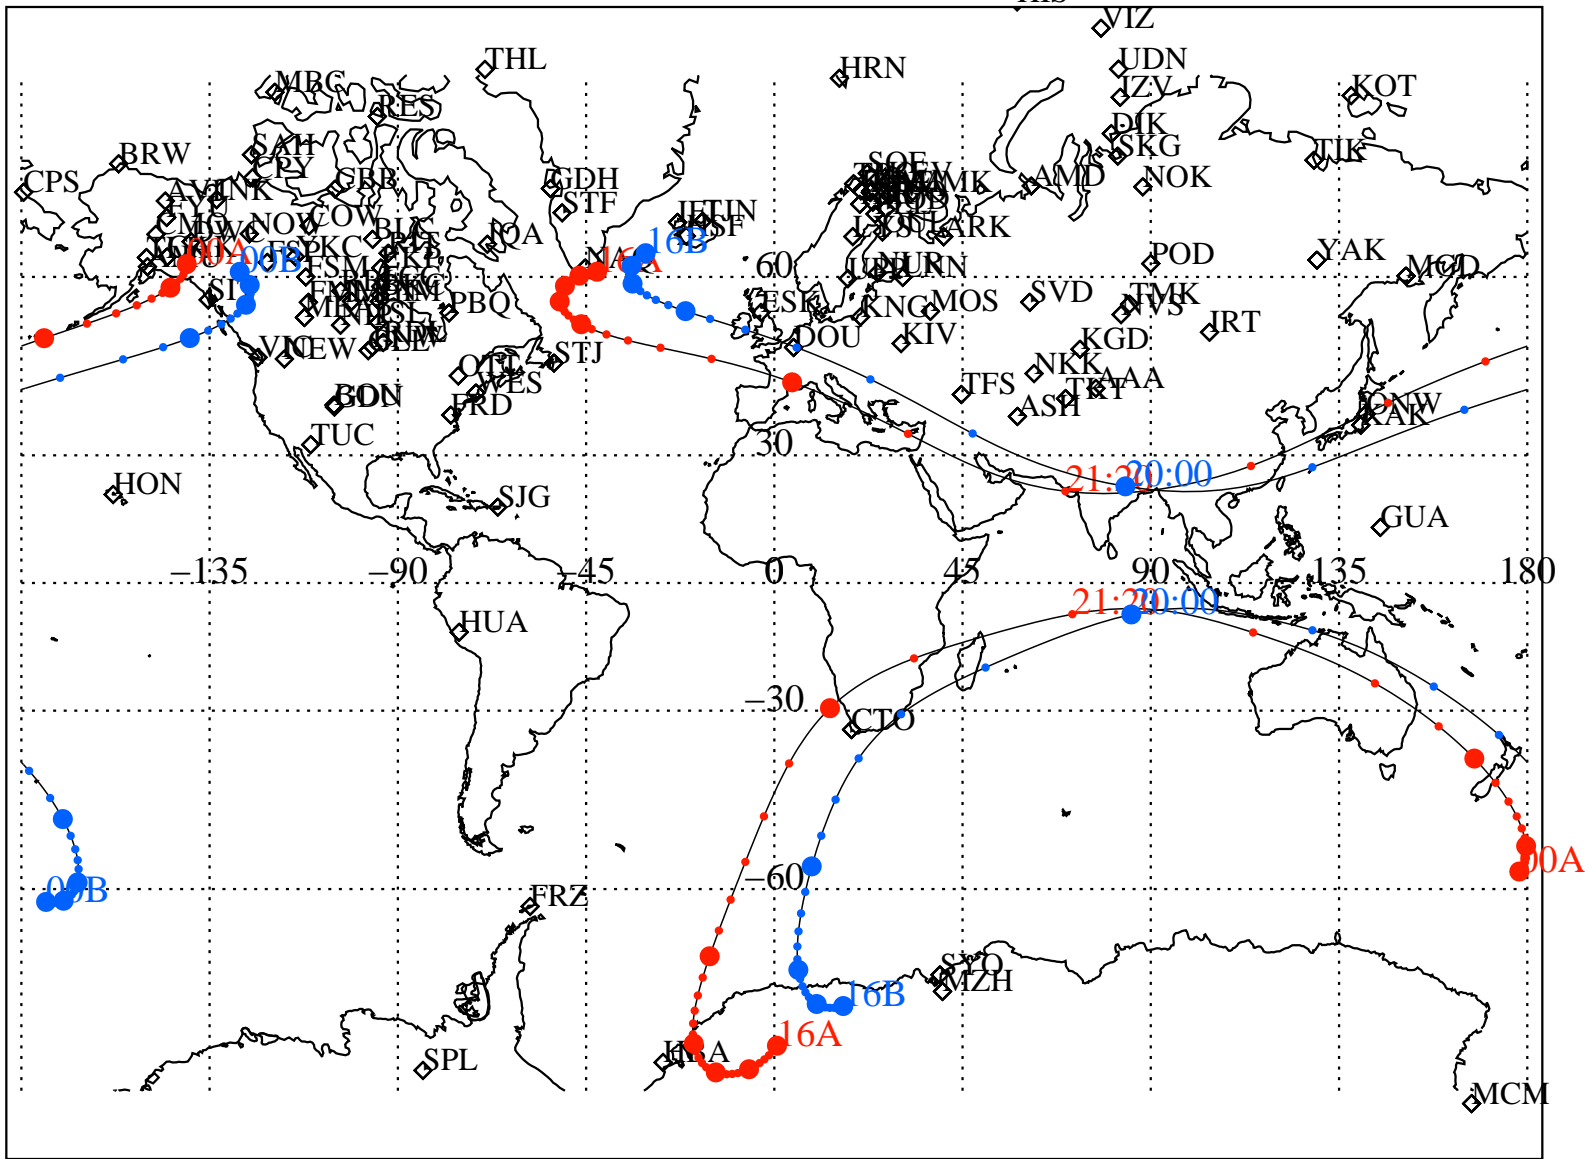

ALE
 VAN ALLEN PROBES 2013 349 (12/15) 16:00 to 2013 350 (12/16) 00:00

RBSPA-A, RBSPB-B,