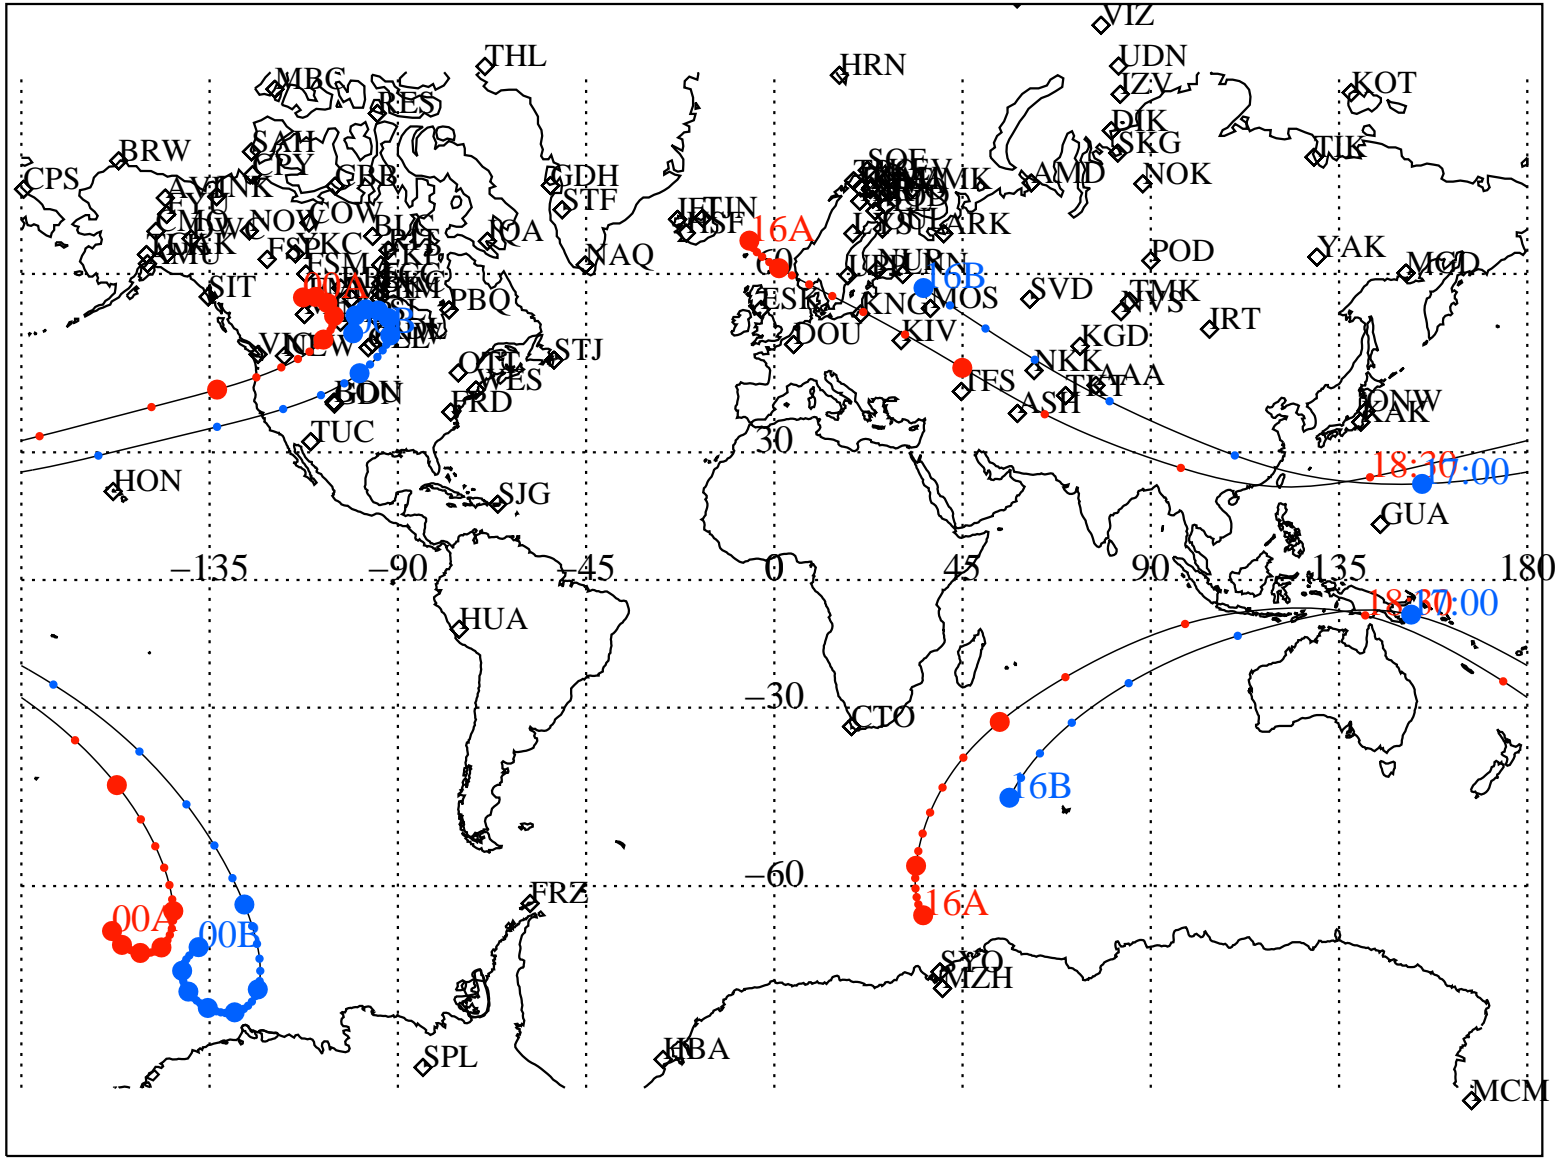

ALE
 VAN ALLEN PROBES 2013 348 (12/14) 16:00 to 2013 349 (12/15) 00:00

RBSPA-A, RBSPB-B,