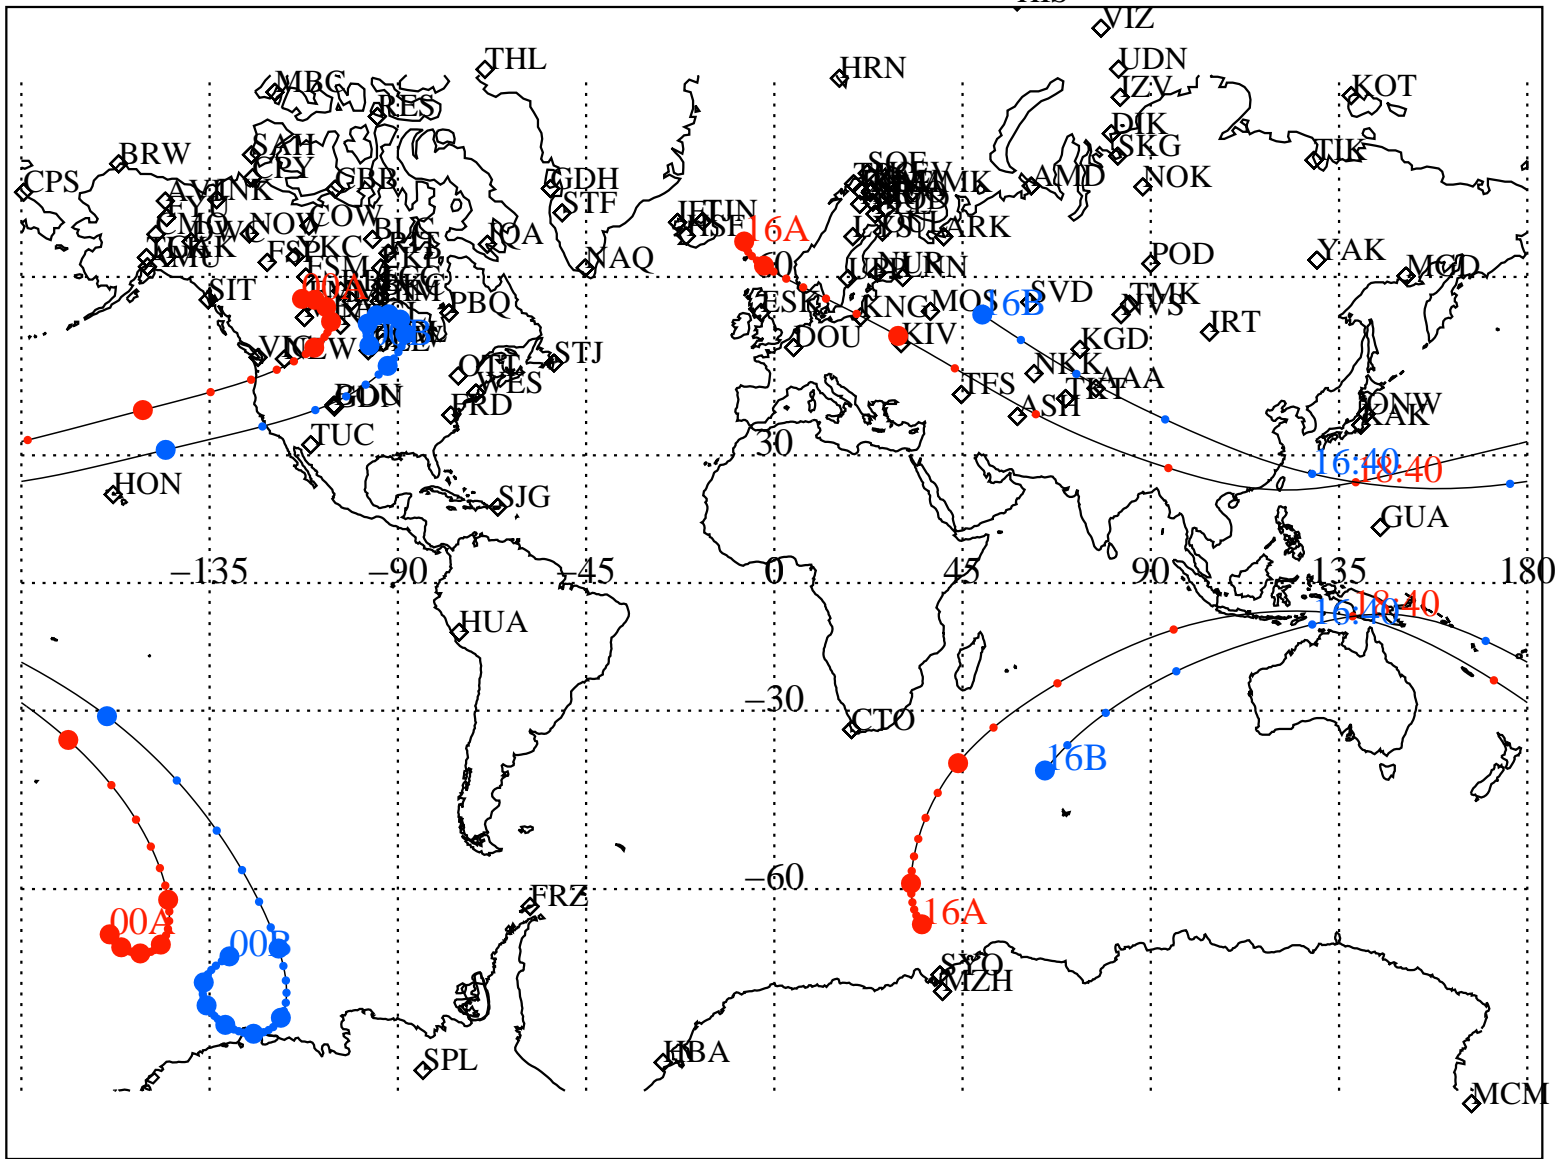

ALE  
 VAN ALLEN PROBES 2013 345 (12/11) 16:00 to 2013 346 (12/12) 00:00

RBSPA-A, RBSPB-B,