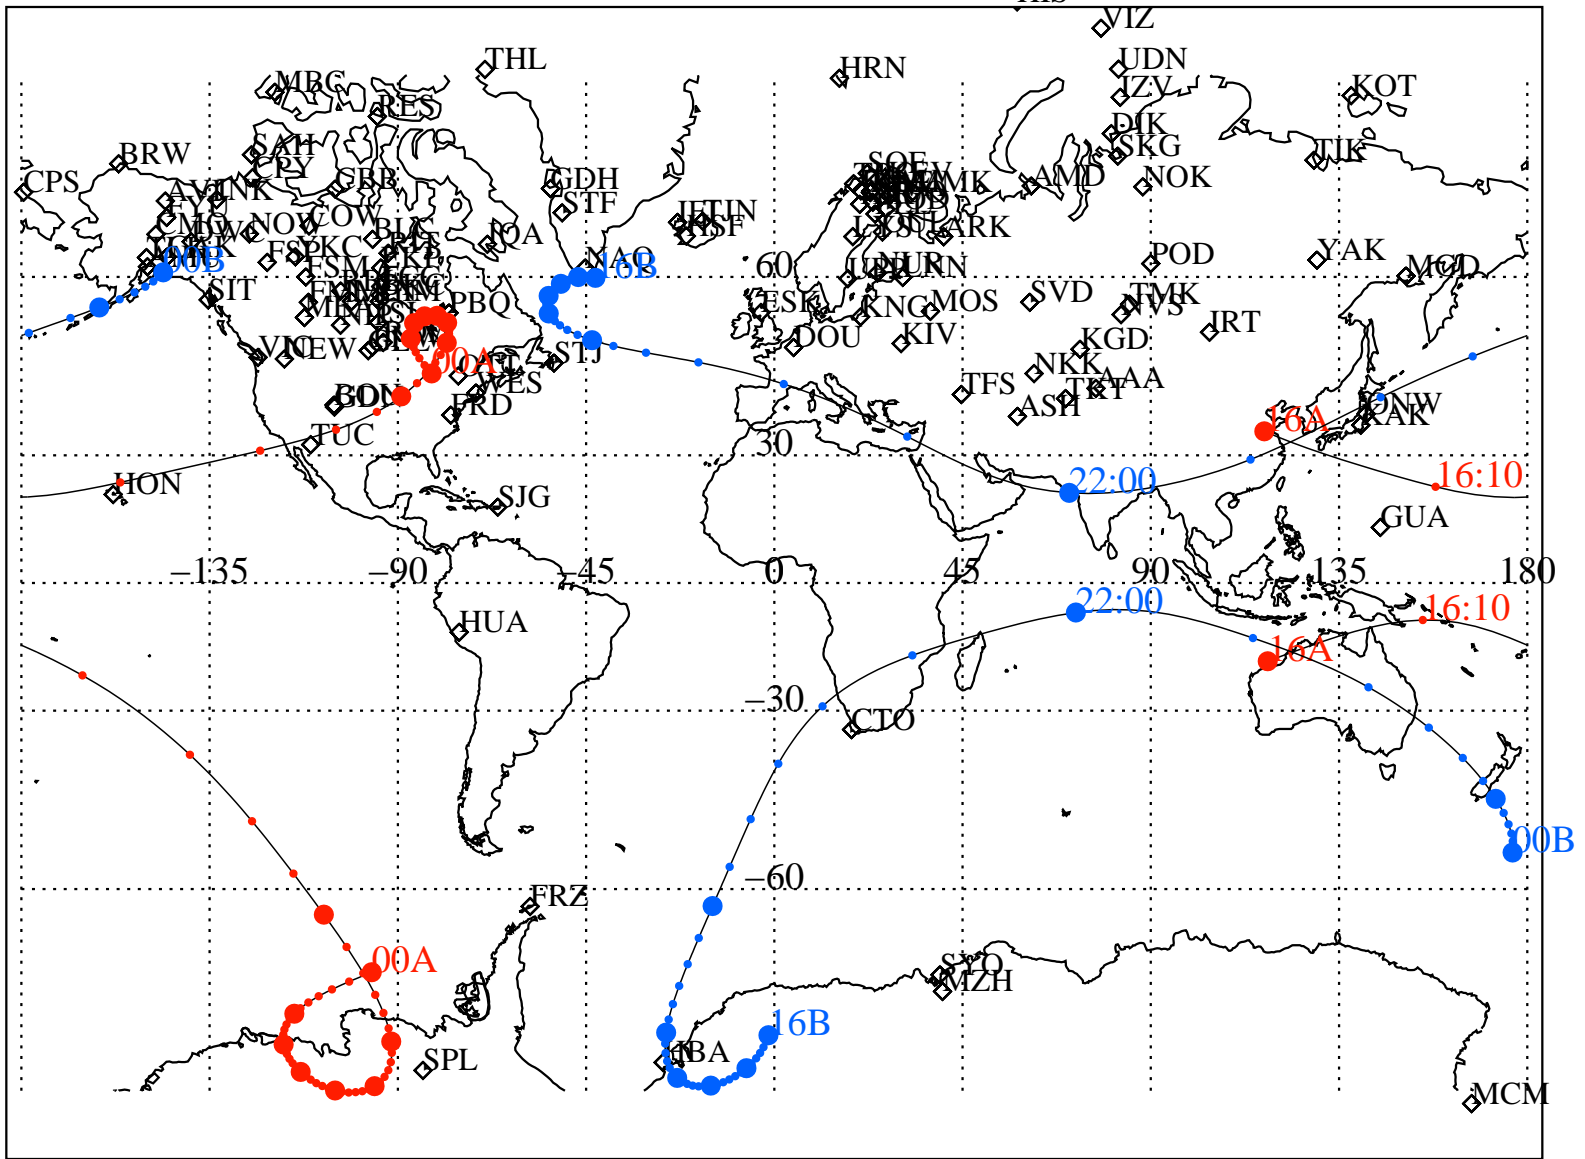

ALE
 VAN ALLEN PROBES 2013 335 (12/01) 16:00 to 2013 336 (12/02) 00:00

RBSPA-A, RBSPB-B,