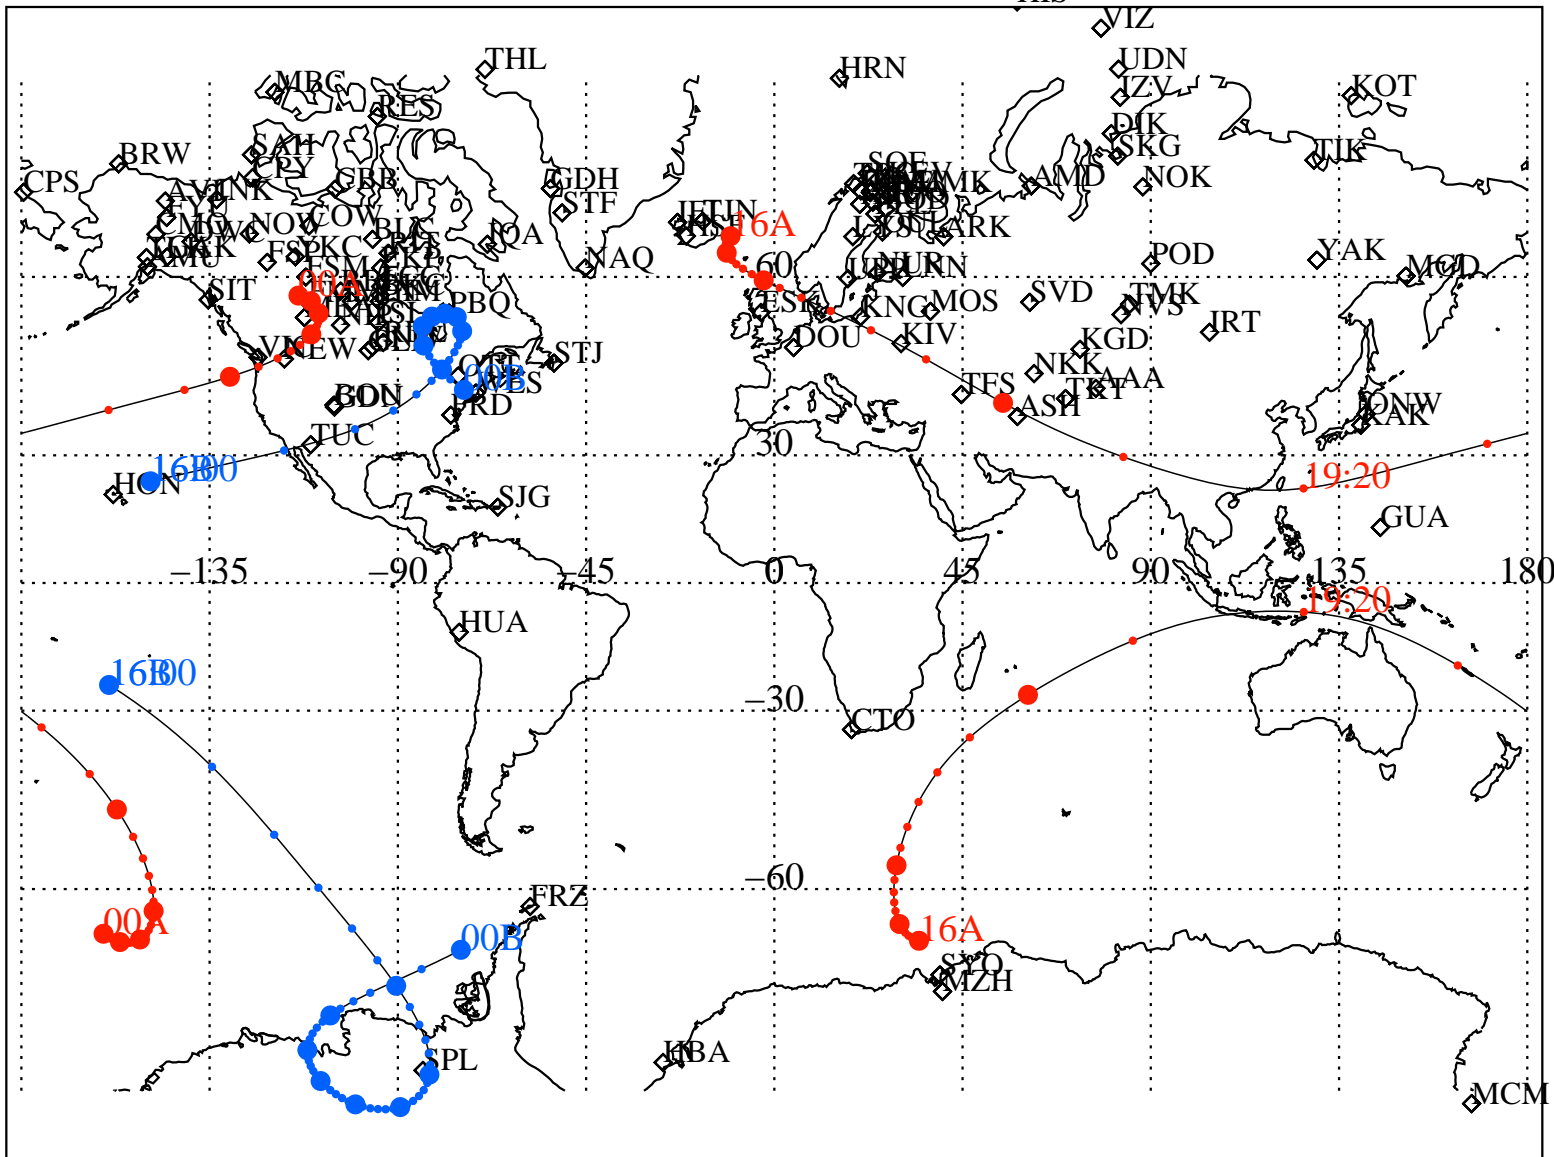

ALE  
 VAN ALLEN PROBES 2013 333 (11/29) 16:00 to 2013 334 (11/30) 00:00

RBSPA-A, RBSPB-B,