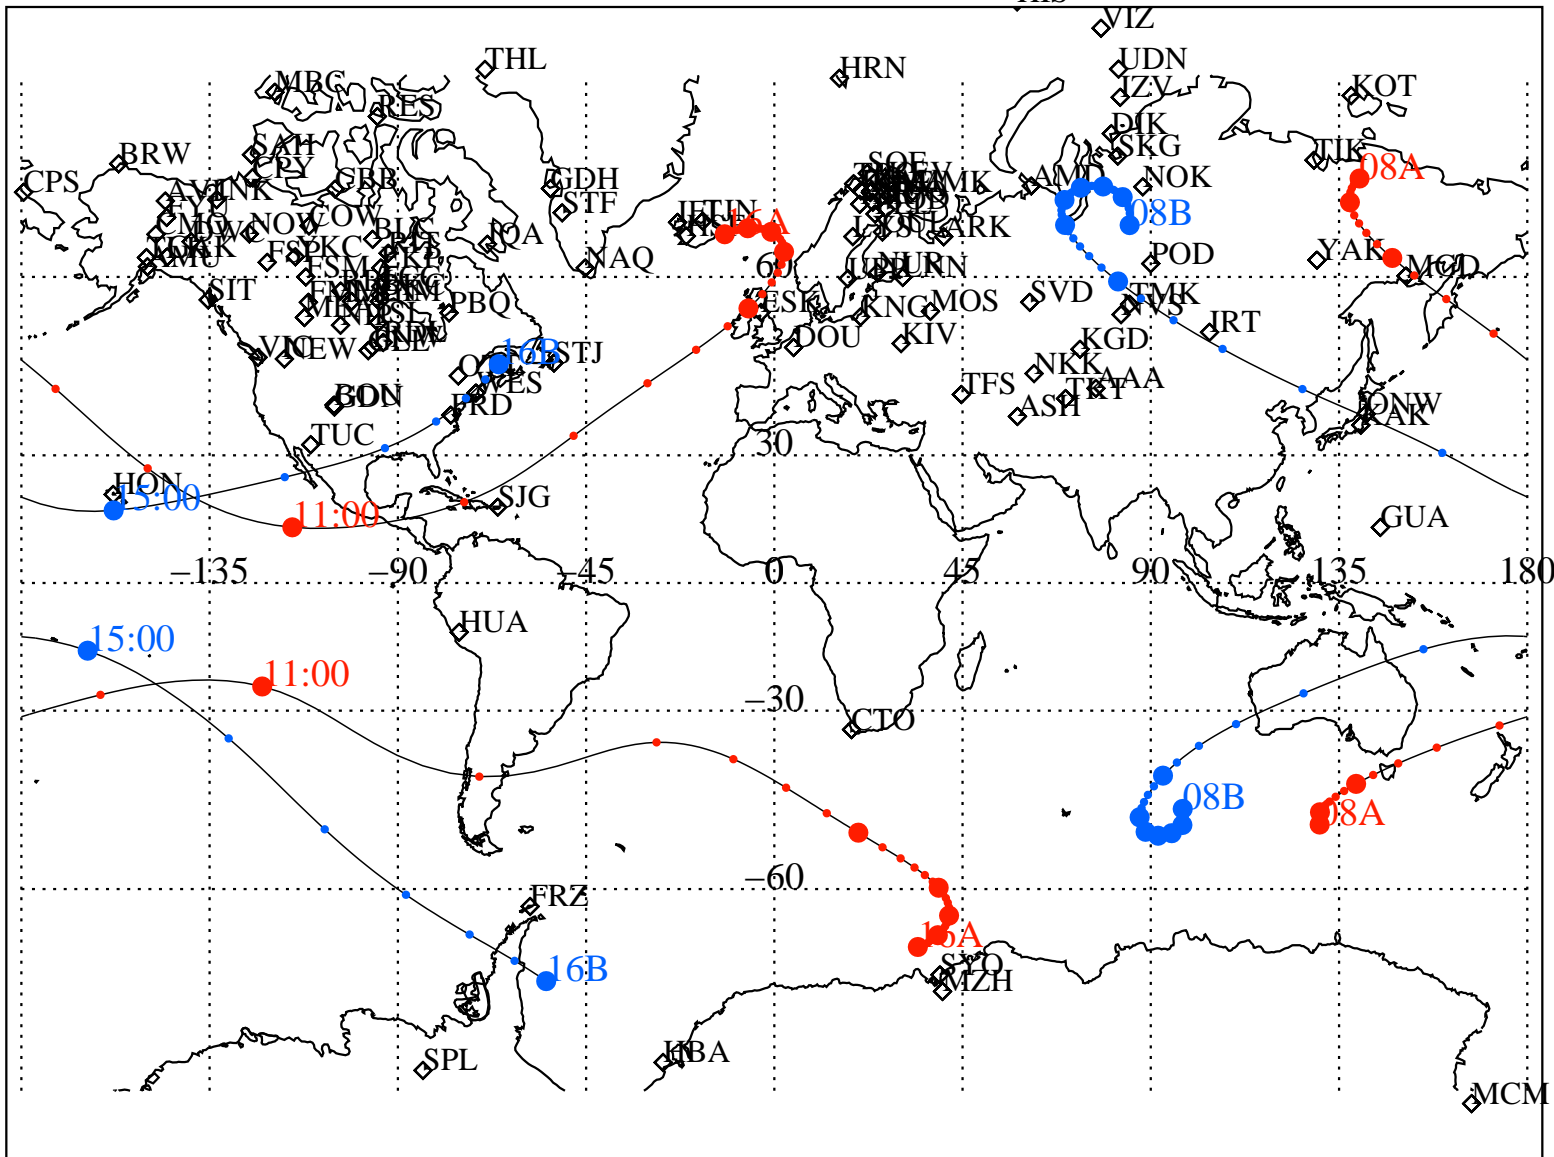

ALE  
 VAN ALLEN PROBES 2013 321 (11/17) 08:00 to 2013 321 (11/17) 16:00

RBSPA-A, RBSPB-B,