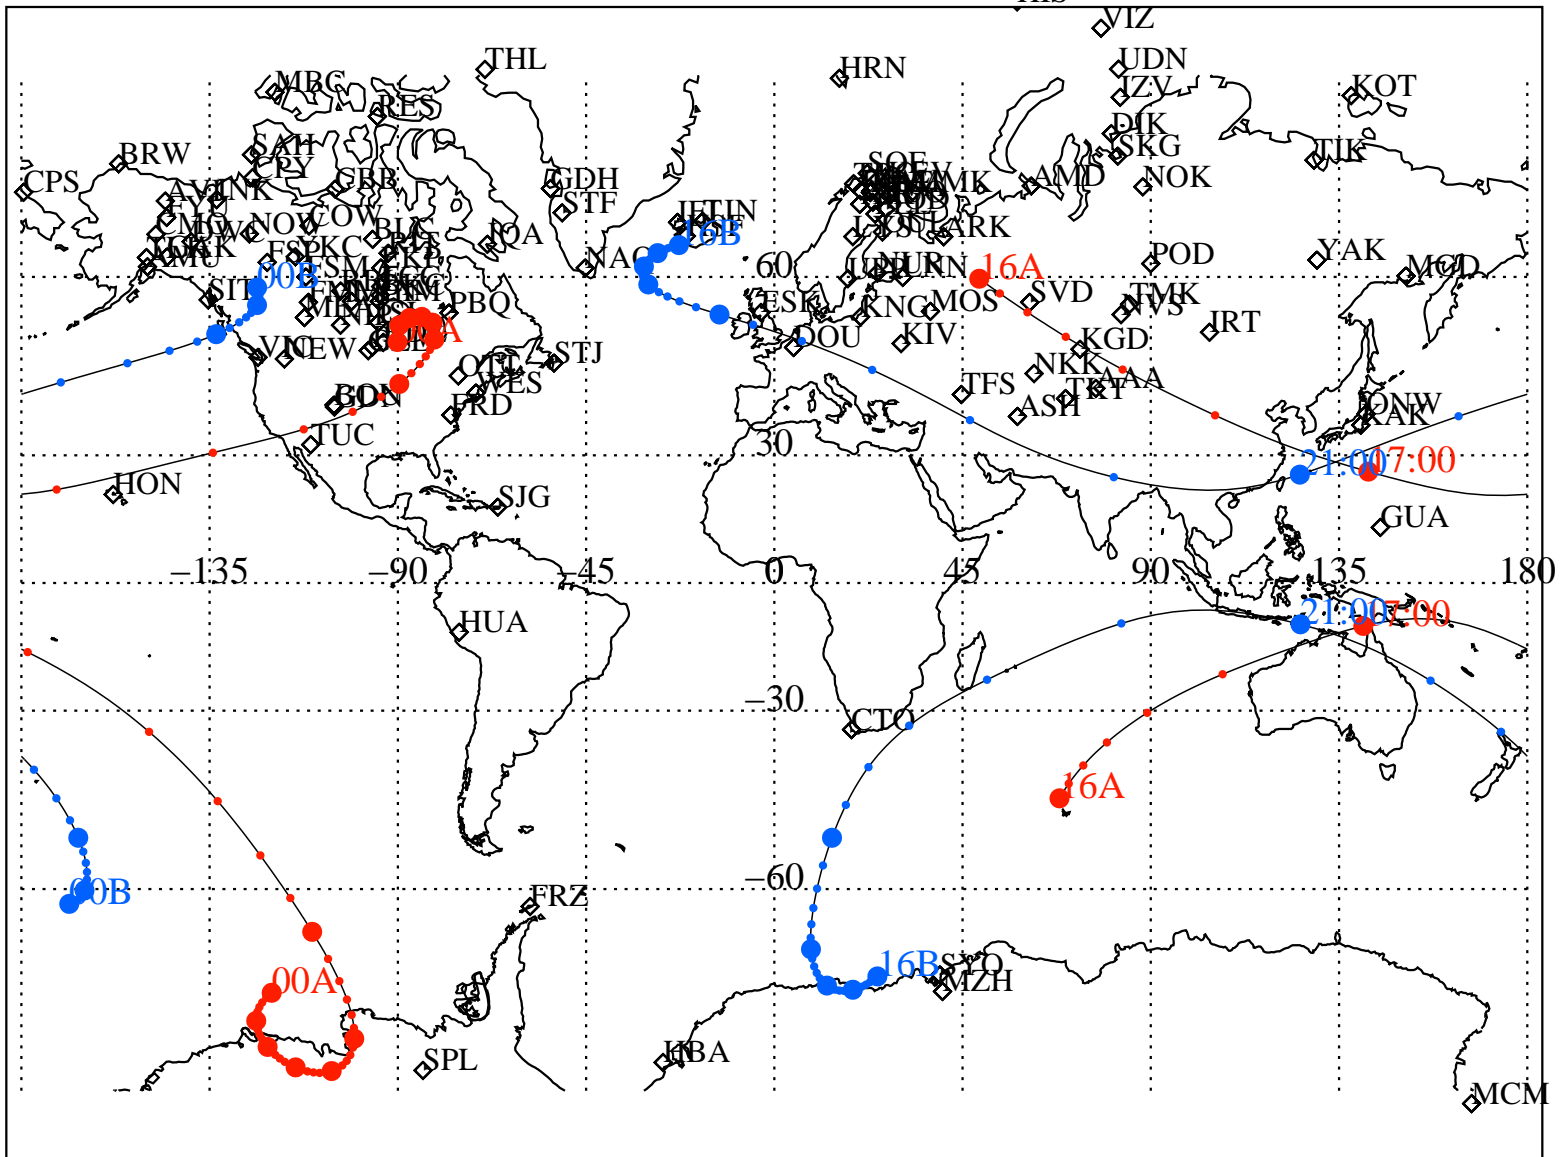

ALE
 VAN ALLEN PROBES 2013 320 (11/16) 16:00 to 2013 321 (11/17) 00:00

RBSPA-A, RBSPB-B,