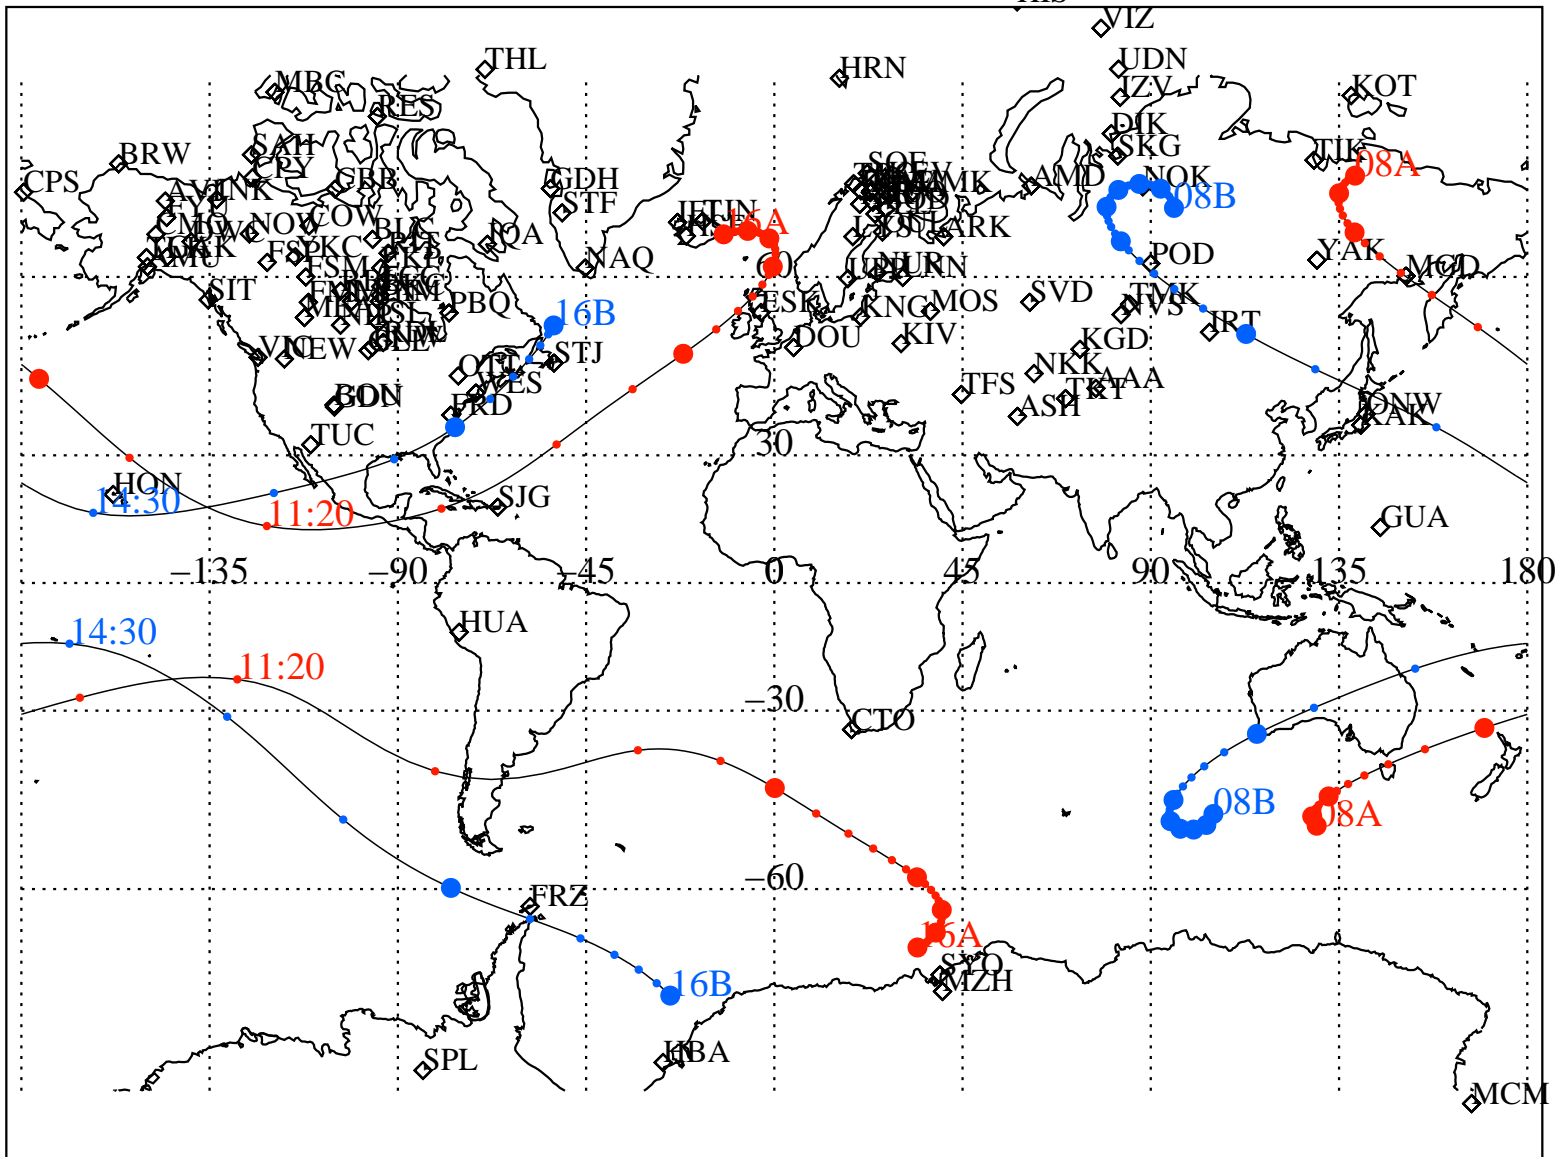

ALE
 VAN ALLEN PROBES 2013 315 (11/11) 08:00 to 2013 315 (11/11) 16:00

RBSPA-A, RBSPB-B,