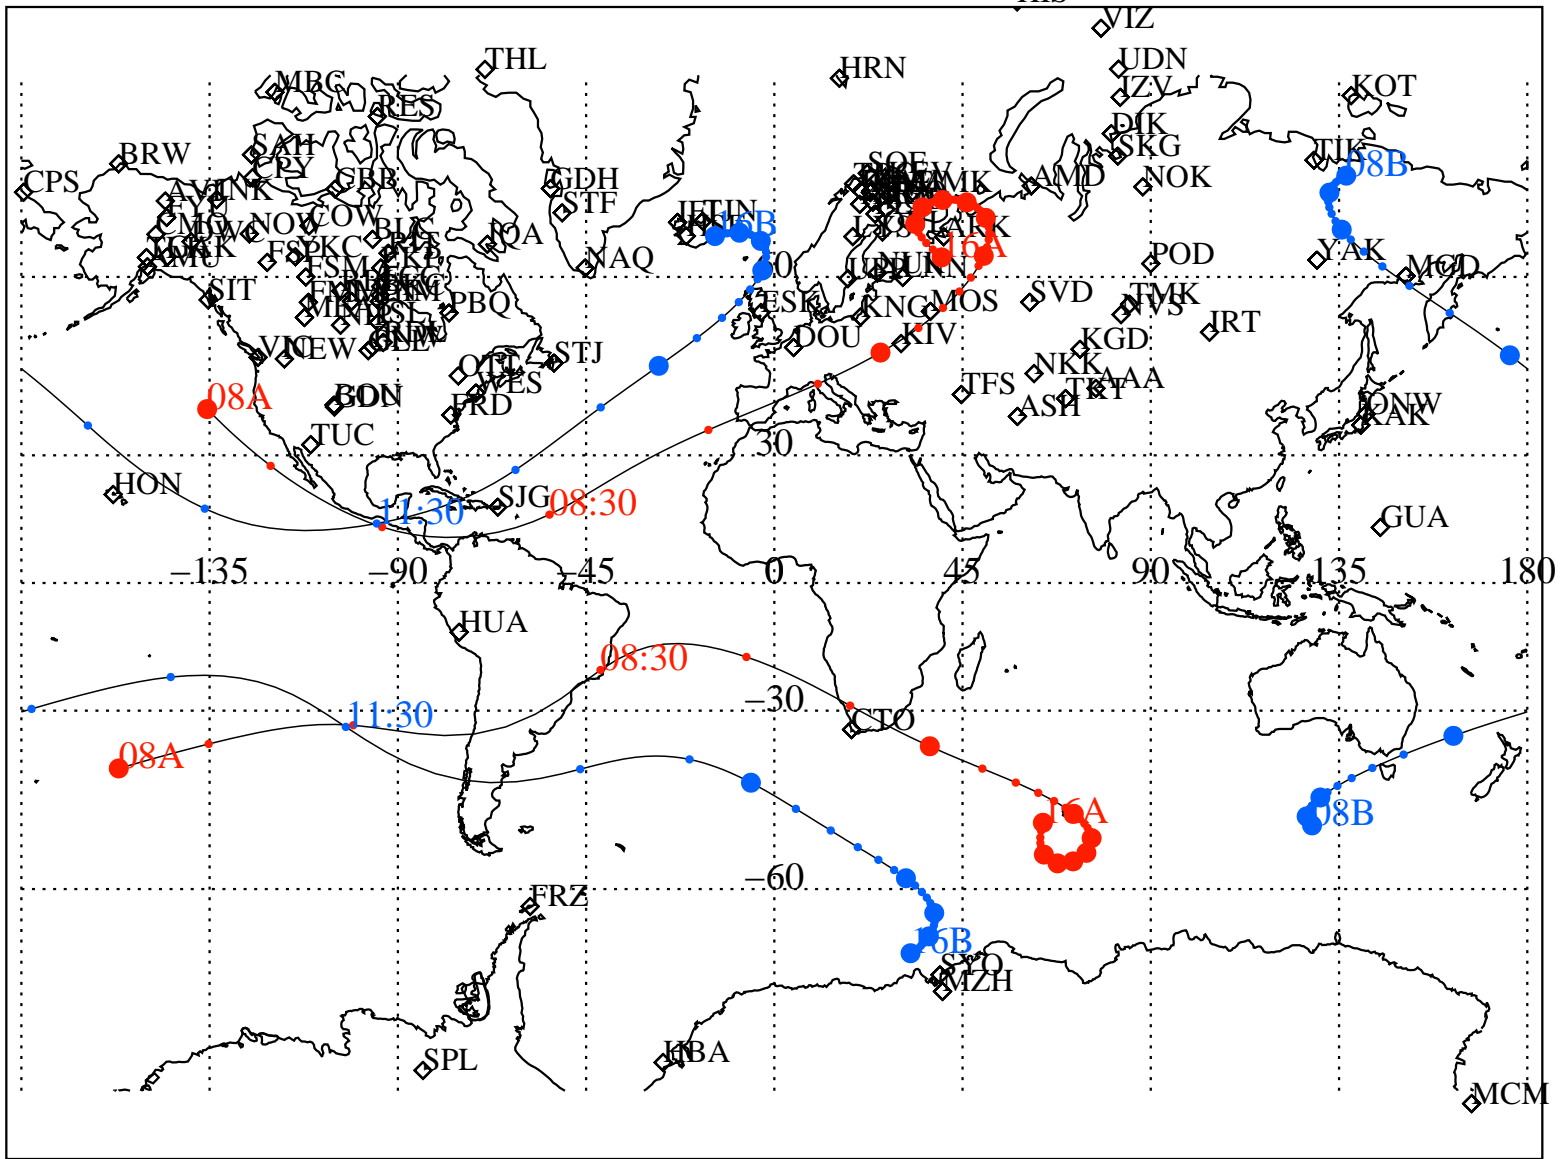

ALE
 VAN ALLEN PROBES 2013 314 (11/10) 08:00 to 2013 314 (11/10) 16:00

RBSPA-A, RBSPA-B,