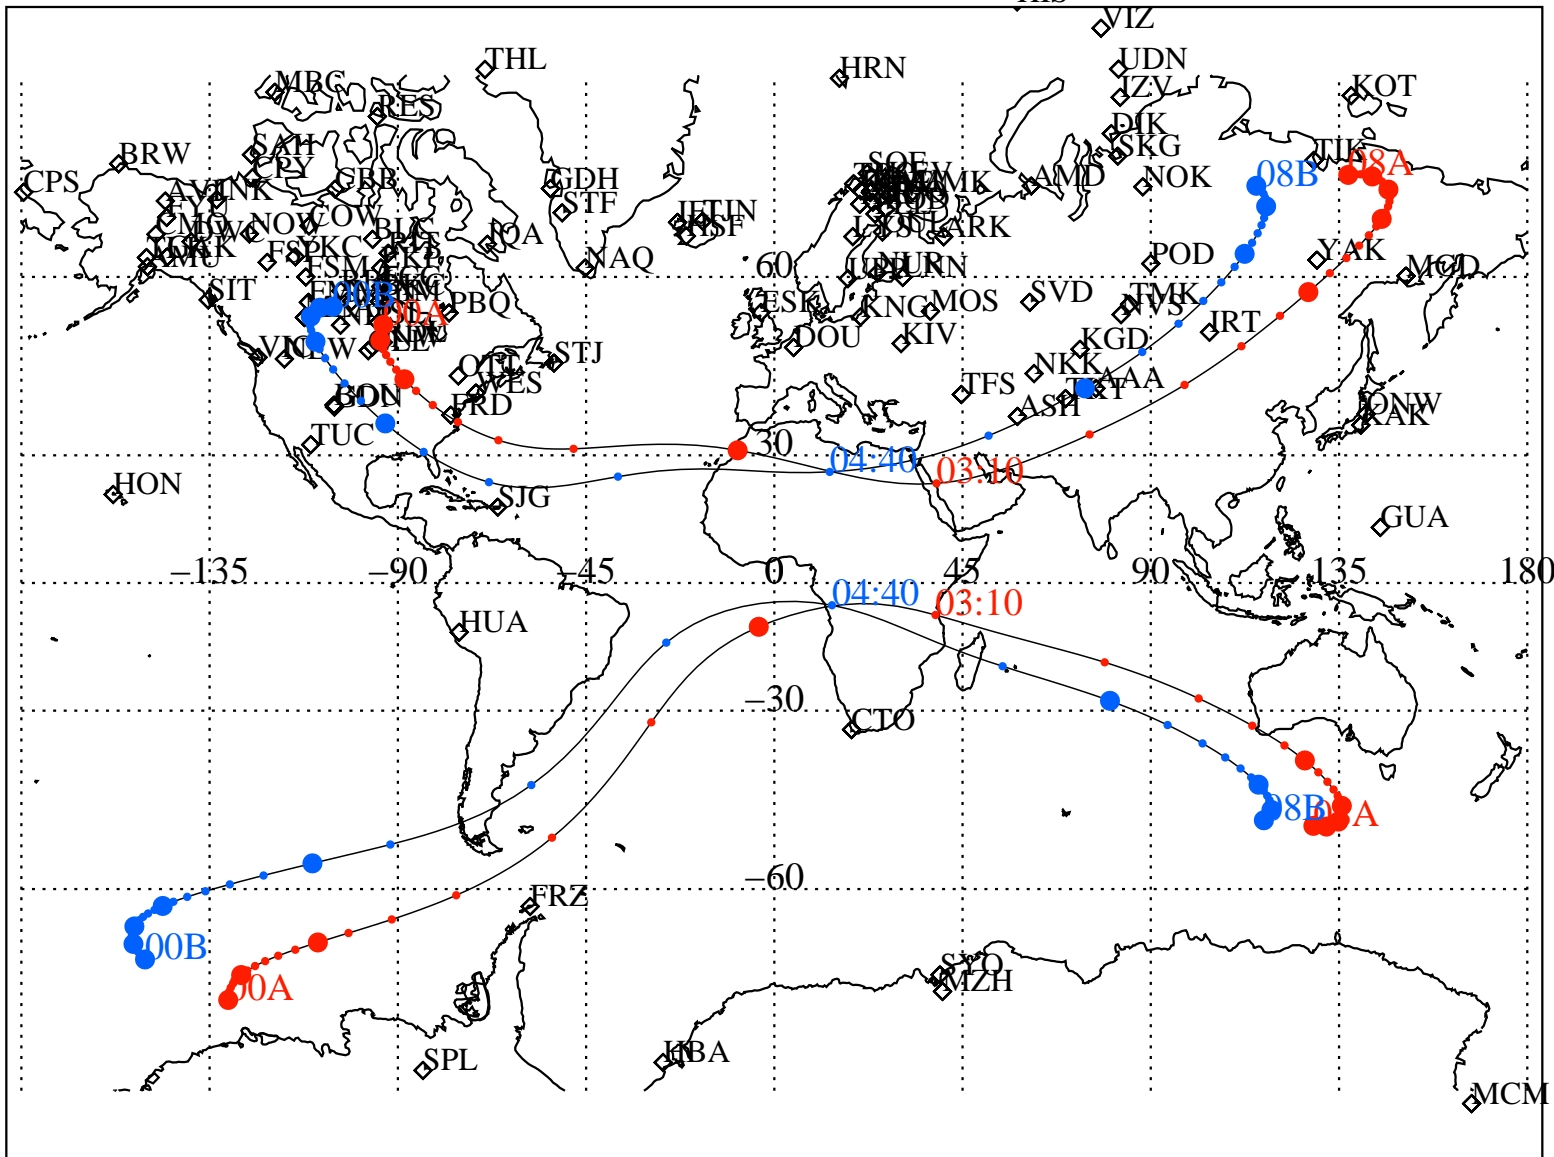

ALE
 VAN ALLEN PROBES 2013 303 (10/30) 00:00 to 2013 303 (10/30) 08:00

RBSPA-A, RBSPB-B,