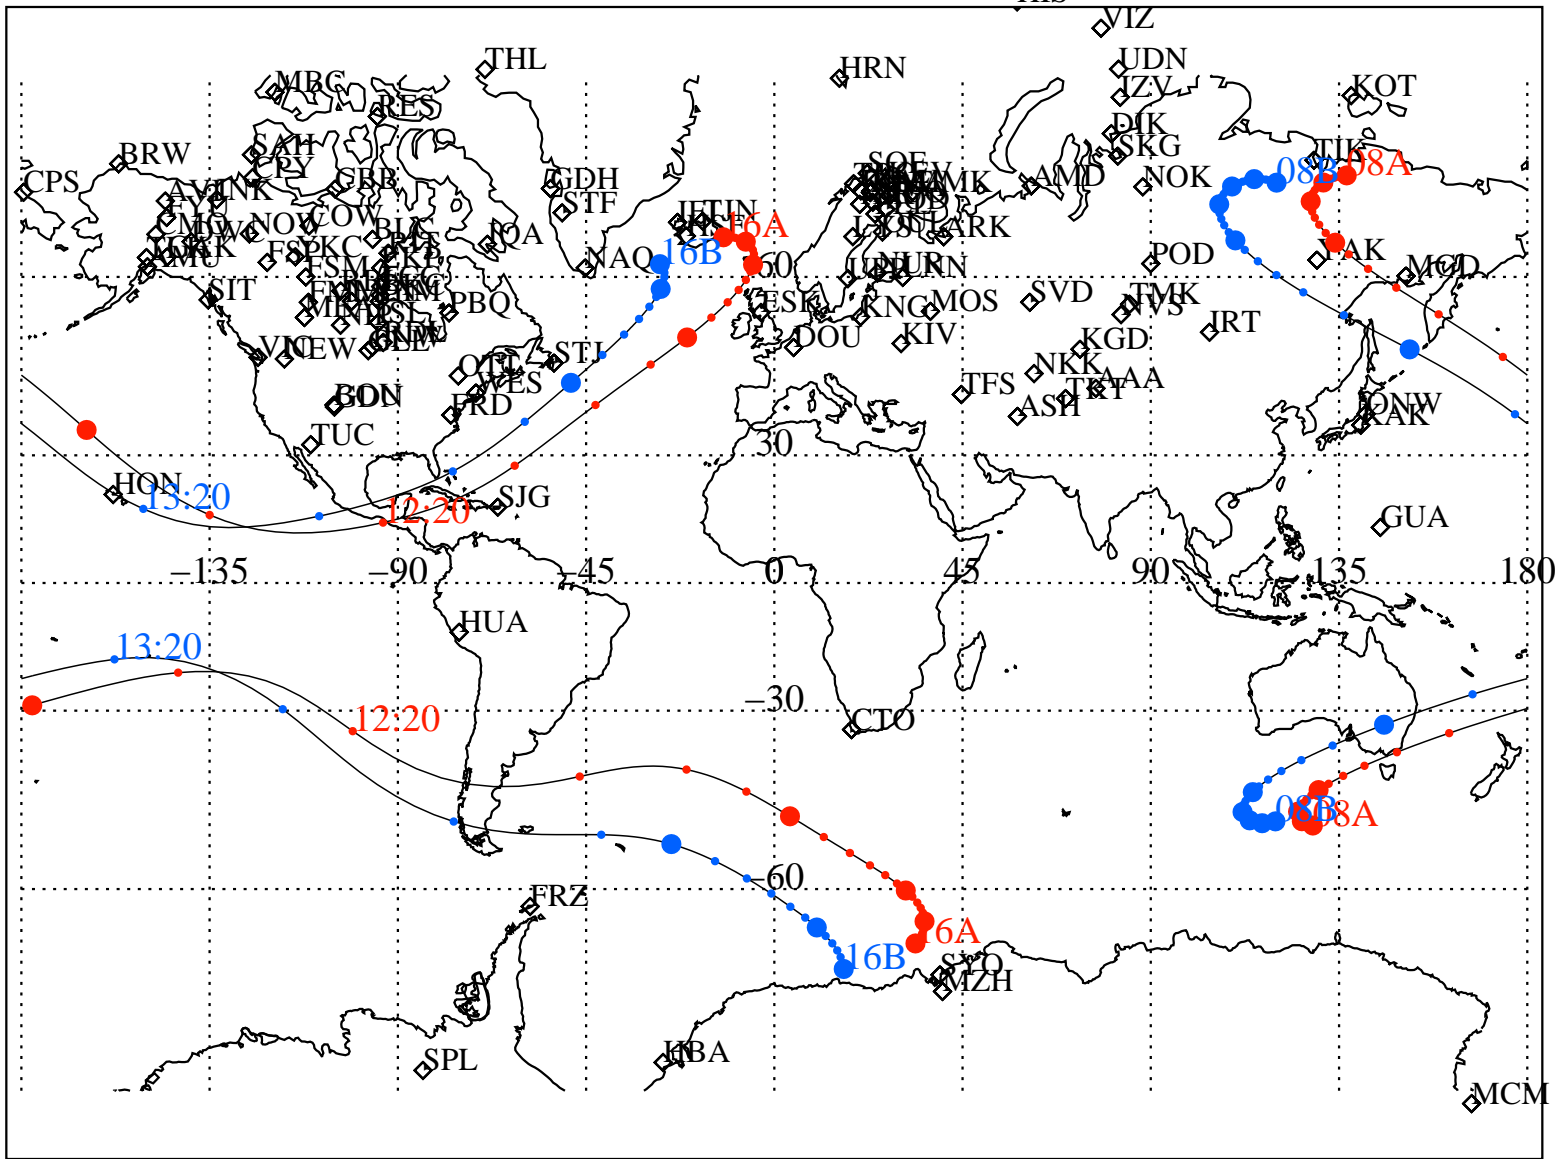

ALE
 VAN ALLEN PROBES 2013 300 (10/27) 08:00 to 2013 300 (10/27) 16:00

RBSPA-A, RBSPB-B,