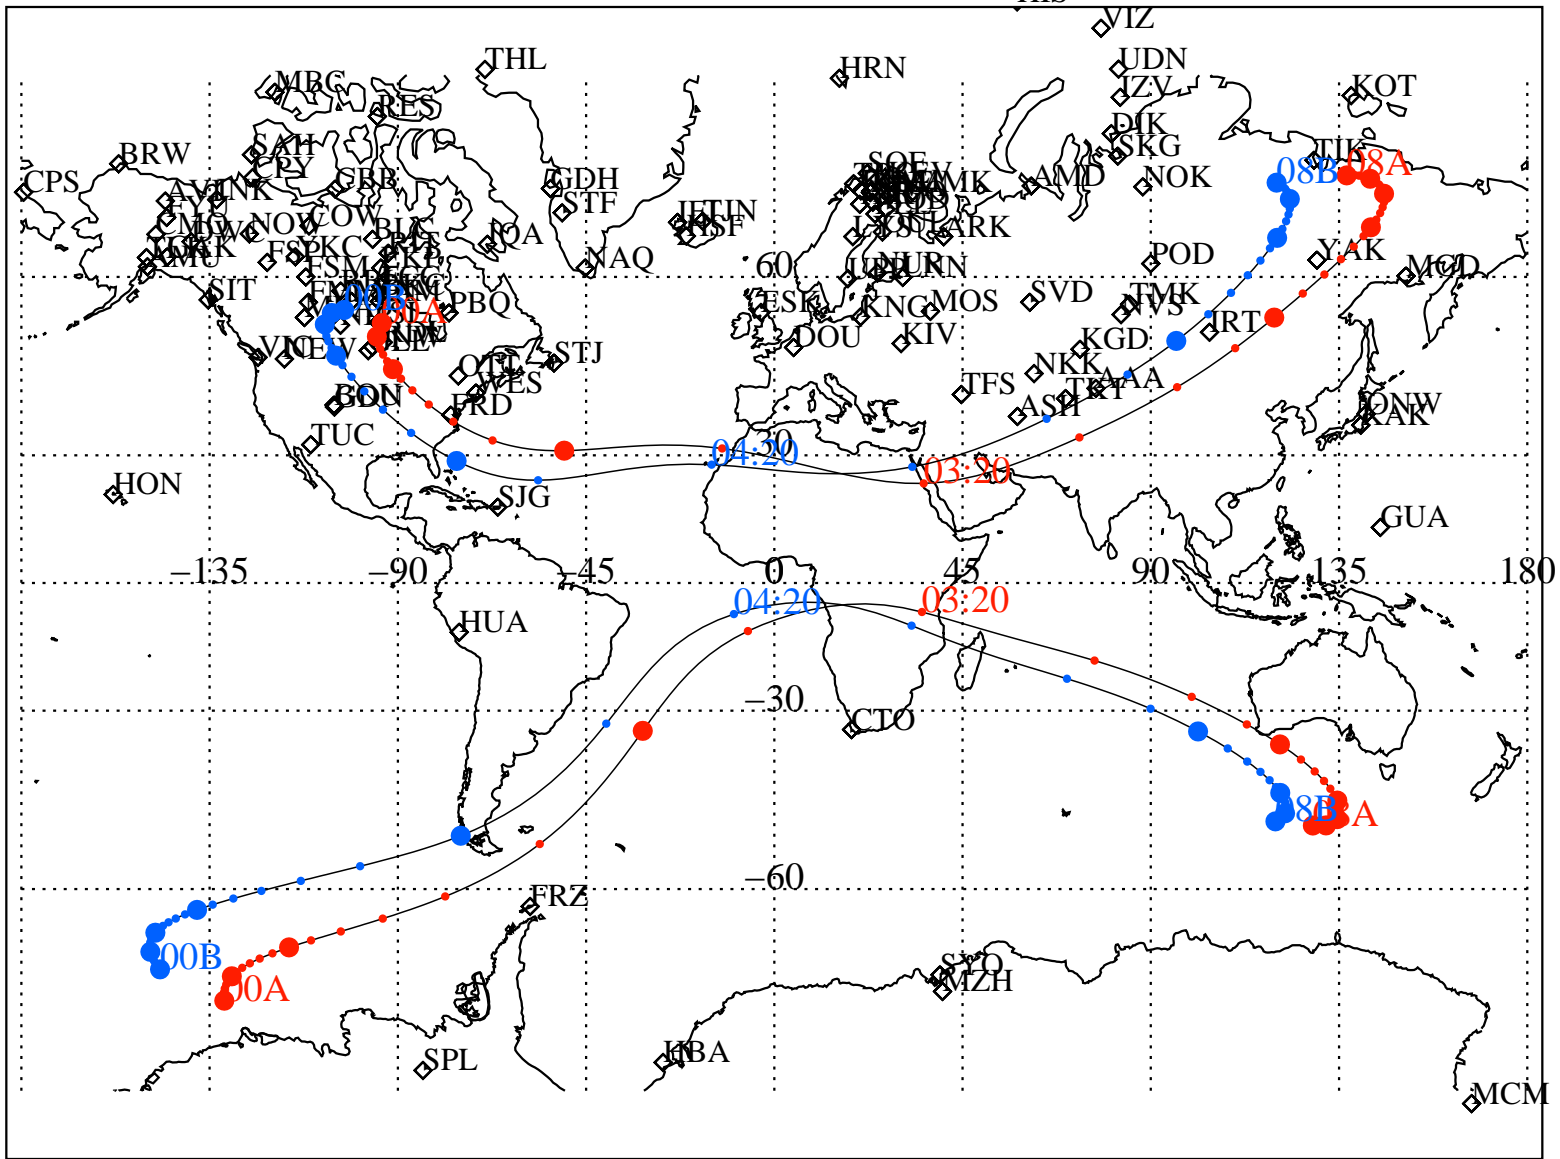

ALE  
 VAN ALLEN PROBES 2013 300 (10/27) 00:00 to 2013 300 (10/27) 08:00

RBSPA-A, RBSPB-B,