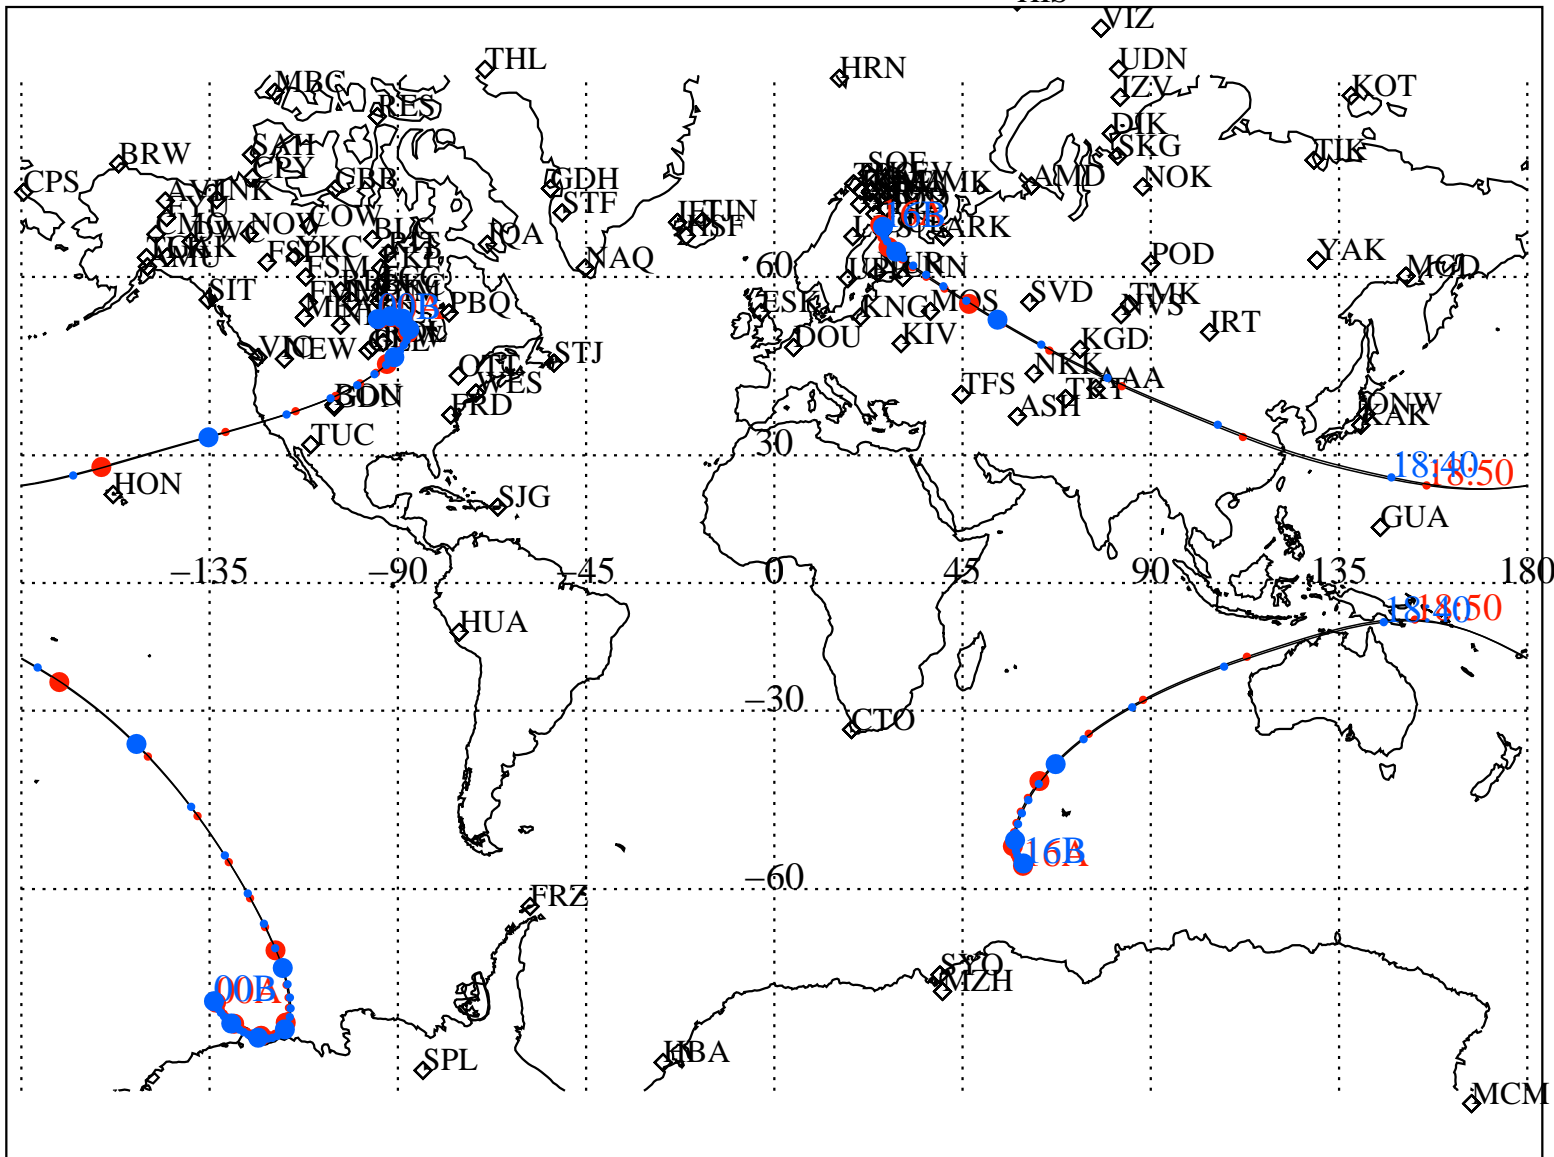

ALE
 VAN ALLEN PROBES 2013 290 (10/17) 16:00 to 2013 291 (10/18) 00:00

RBSPA-A, RBSPB-B,