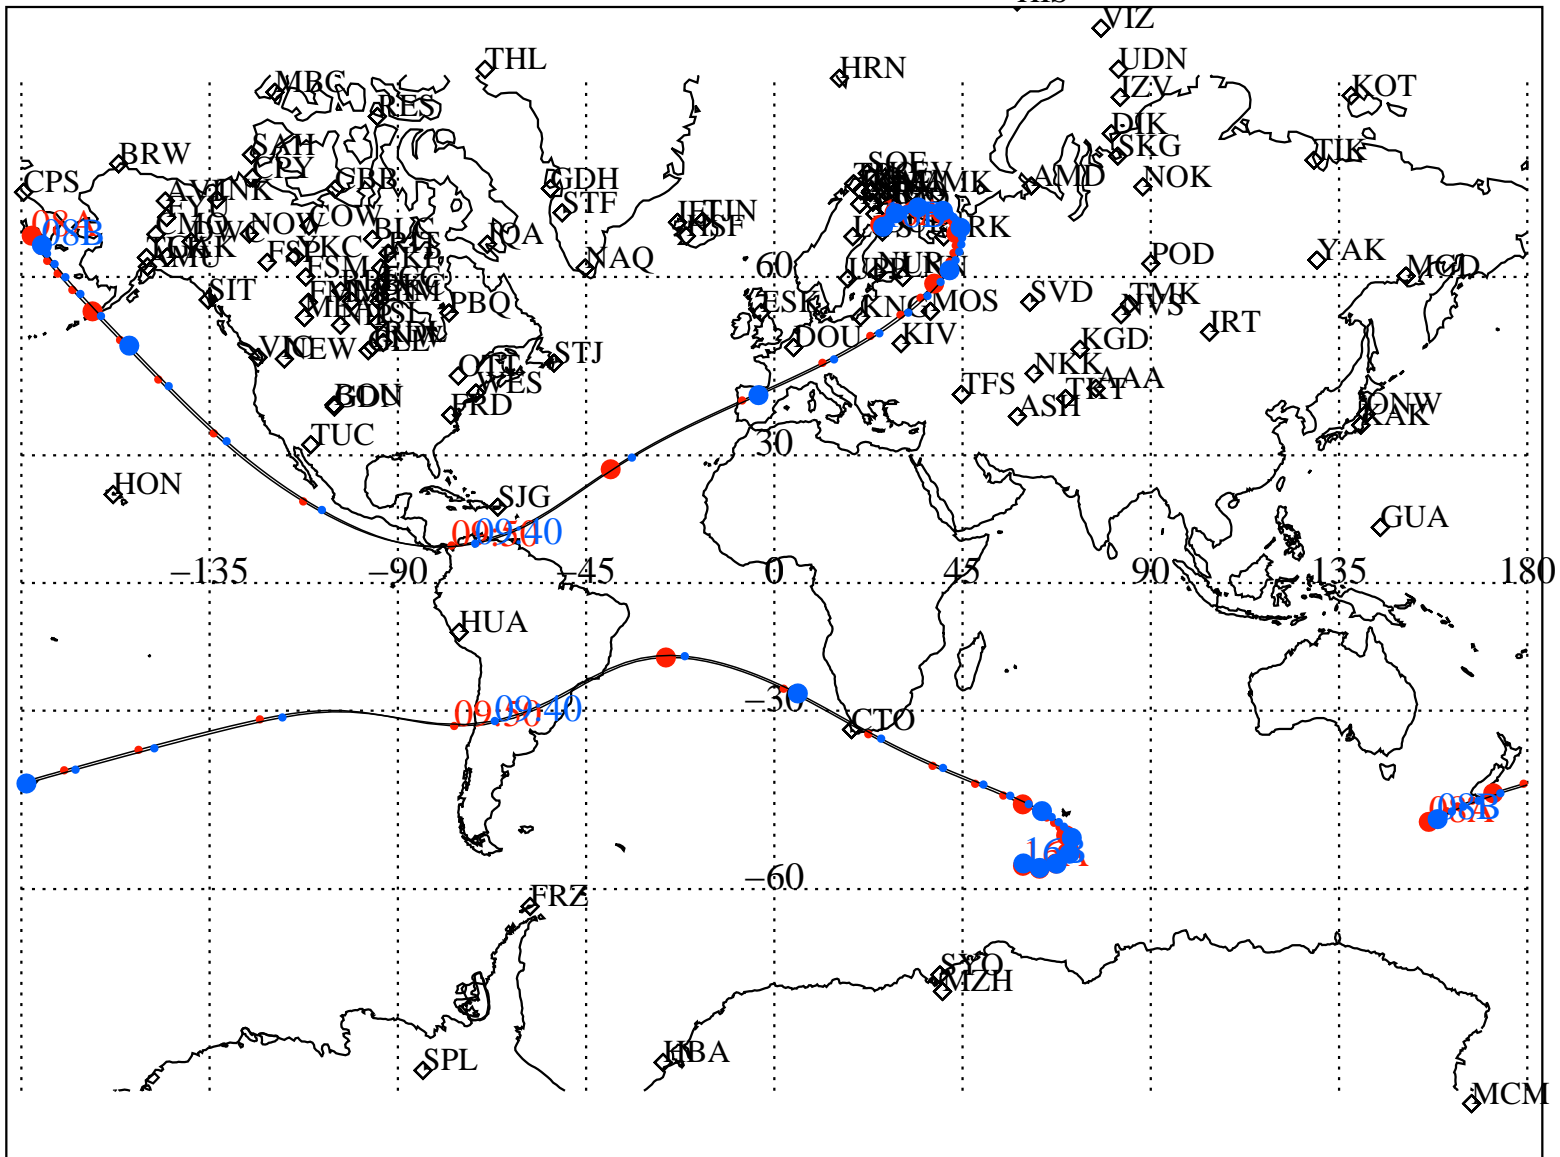

ALE  
 VAN ALLEN PROBES 2013 290 (10/17) 08:00 to 2013 290 (10/17) 16:00

RBSPA-A, RBSPB-B,