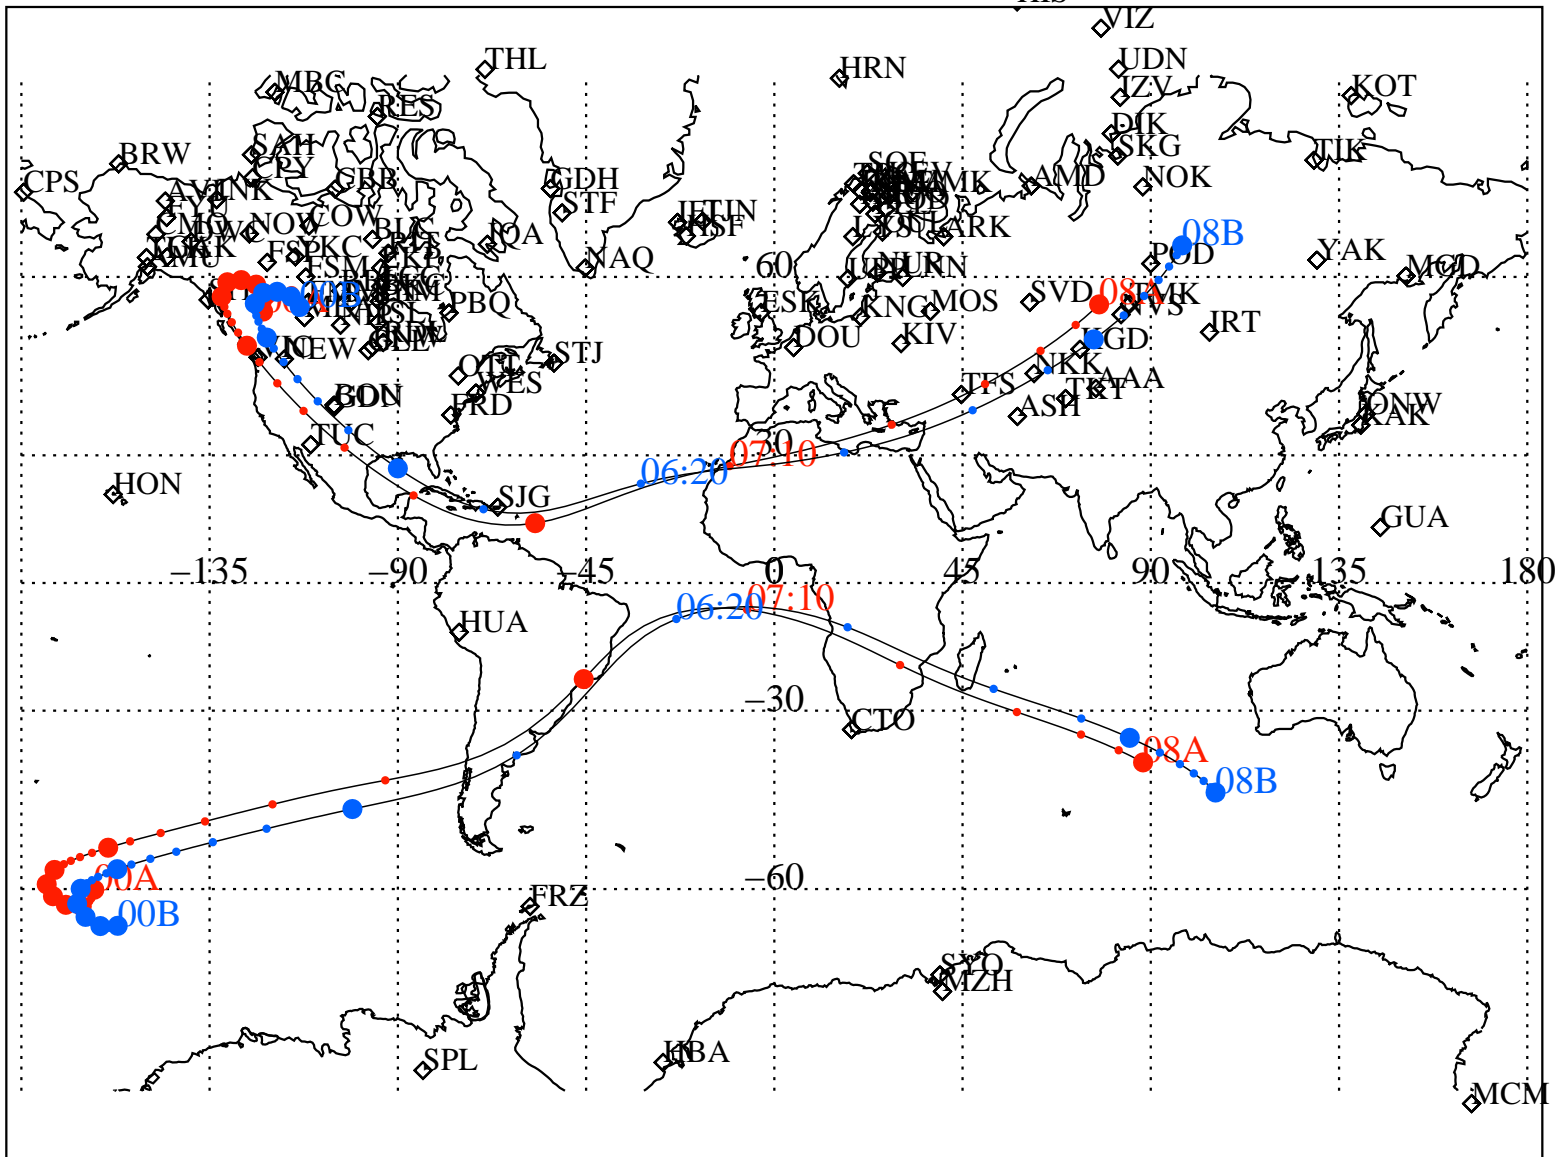

ALE
 VAN ALLEN PROBES 2013 286 (10/13) 00:00 to 2013 286 (10/13) 08:00

RBSPA-A, RBSPA-B,