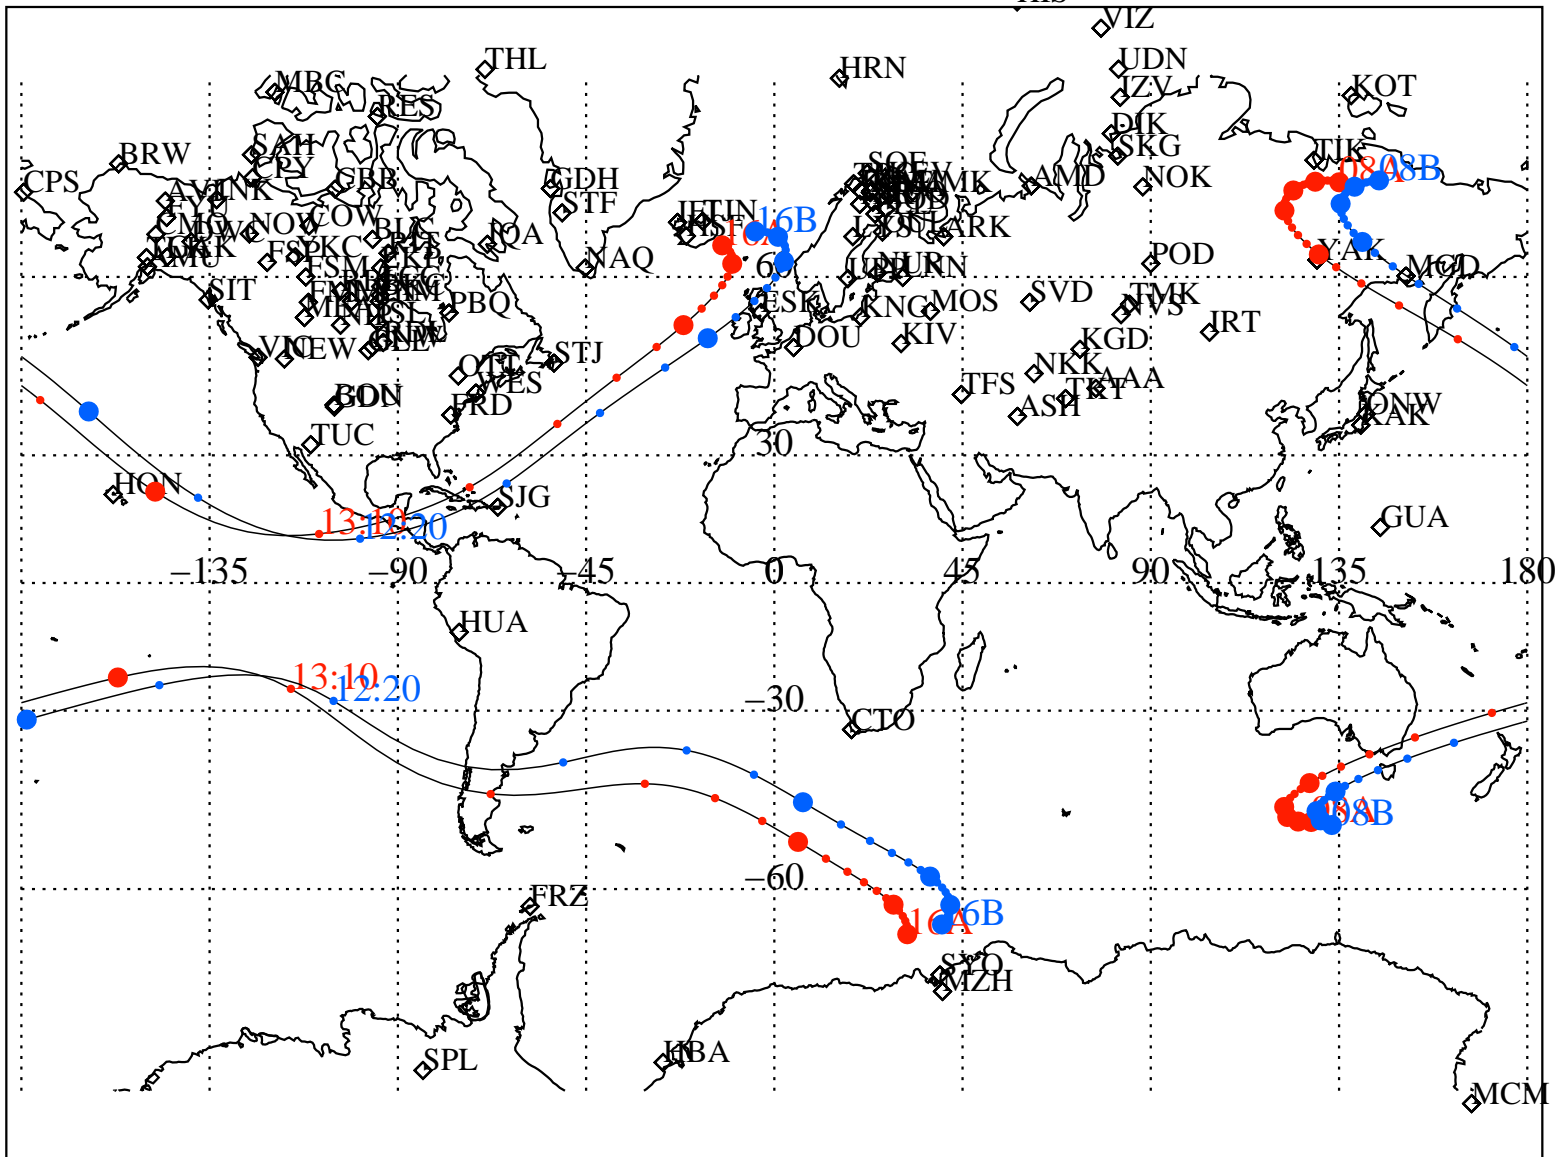

ALE
 VAN ALLEN PROBES 2013 285 (10/12) 08:00 to 2013 285 (10/12) 16:00

RBSPA-A, RBSPA-B,