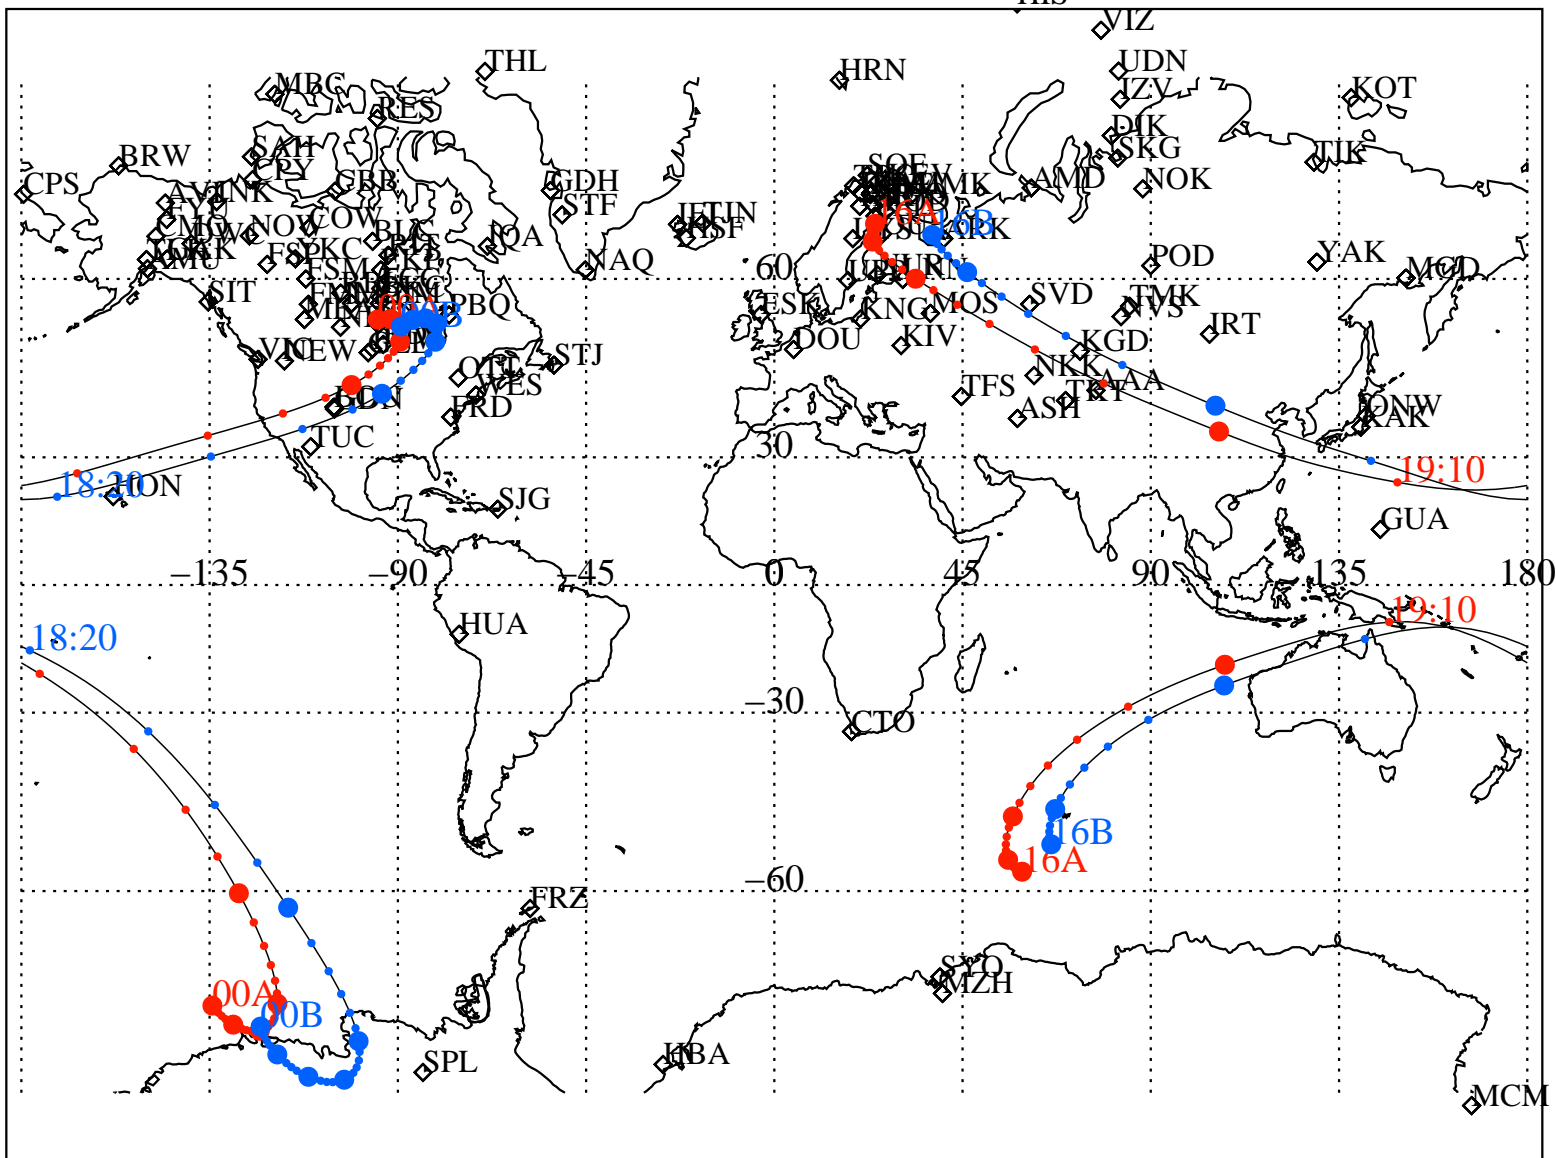

ALE
VAN ALLEN PROBES 2013 284 (10/11) 16:00 to 2013 285 (10/12) 00:00

RBSPA-A, RBSPB-B,