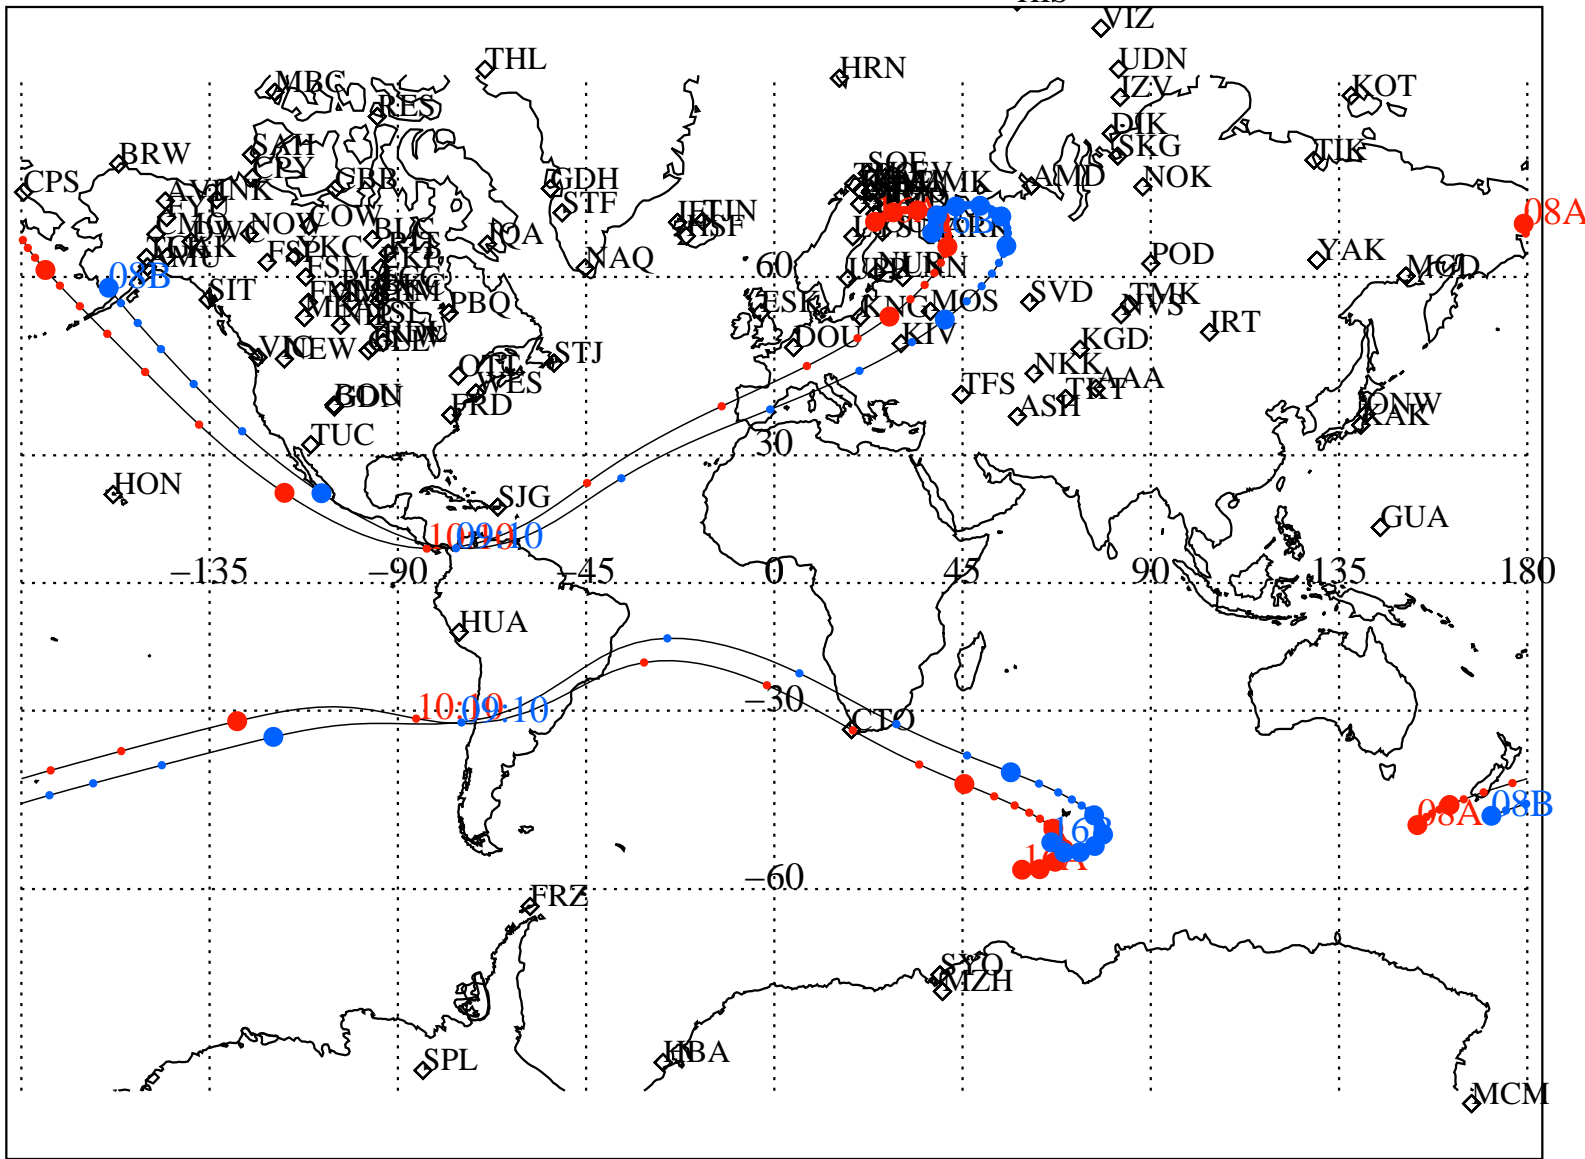

ALE
 VAN ALLEN PROBES 2013 284 (10/11) 08:00 to 2013 284 (10/11) 16:00

RBSPA-A, RBSPA-B,