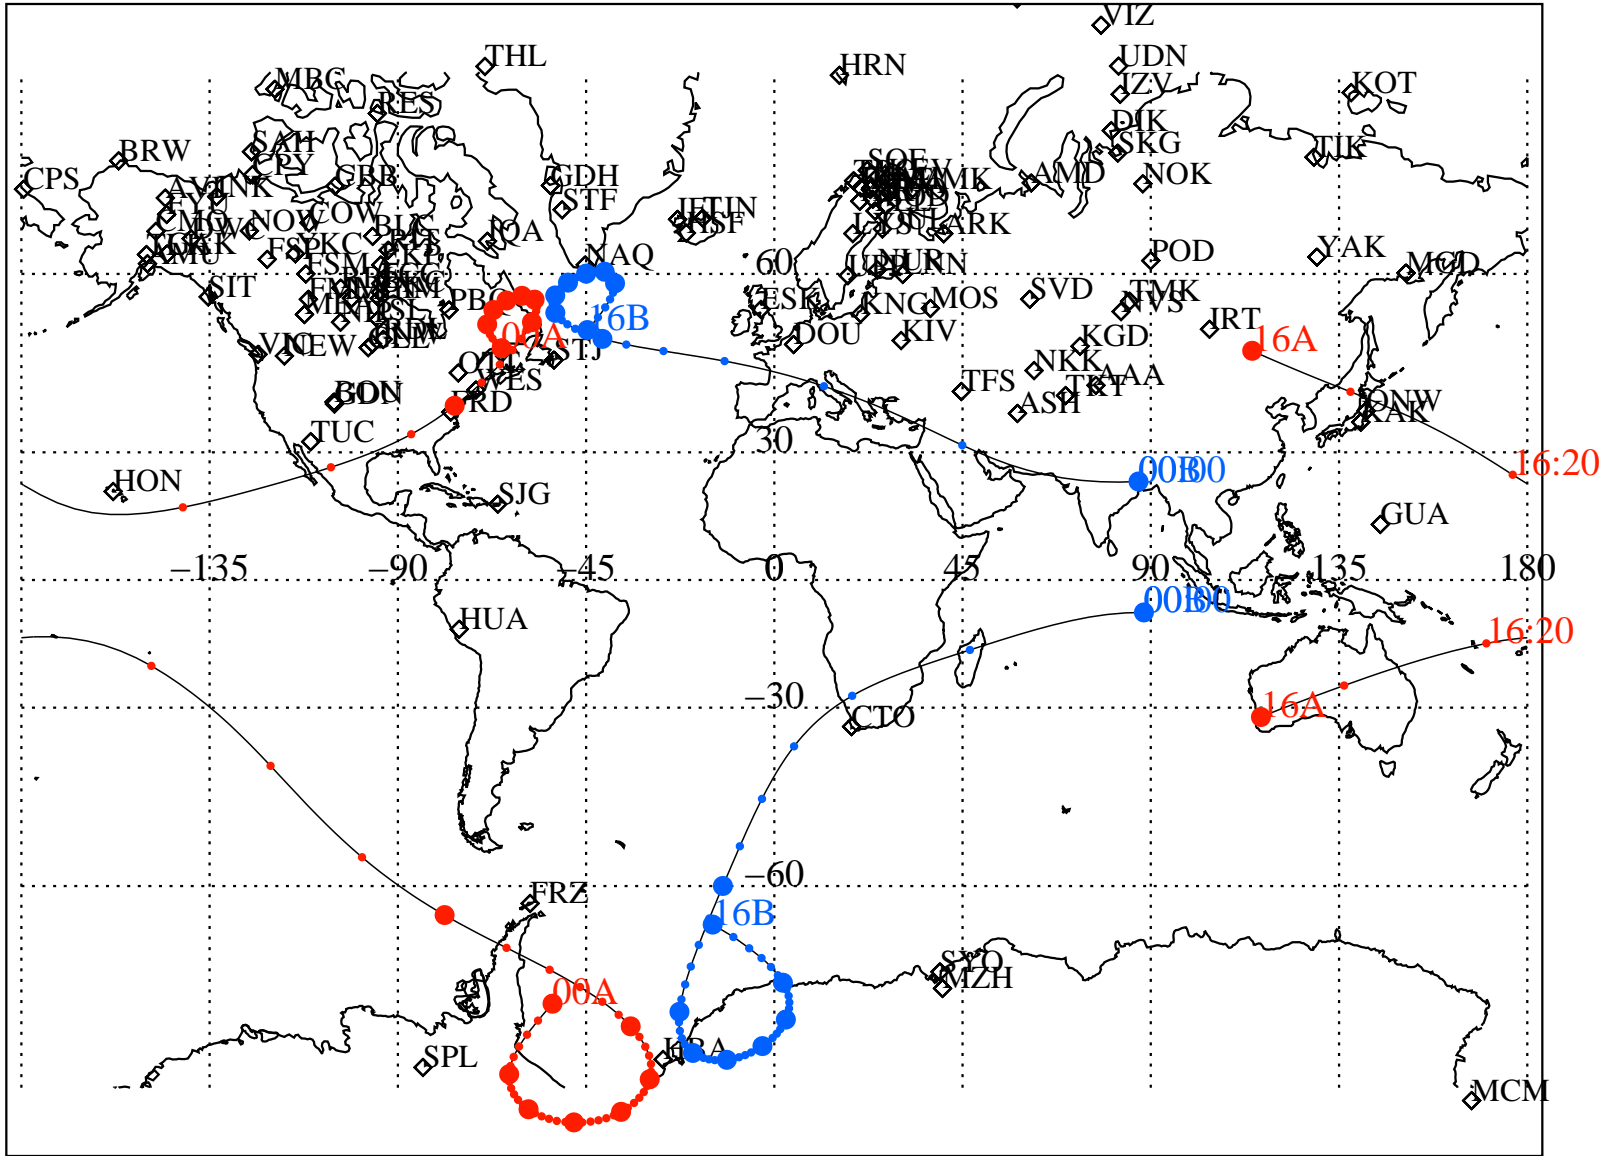

ALE
 VAN ALLEN PROBES 2013 280 (10/07) 16:00 to 2013 281 (10/08) 00:00

RBSPA-A, RBSPB-B,