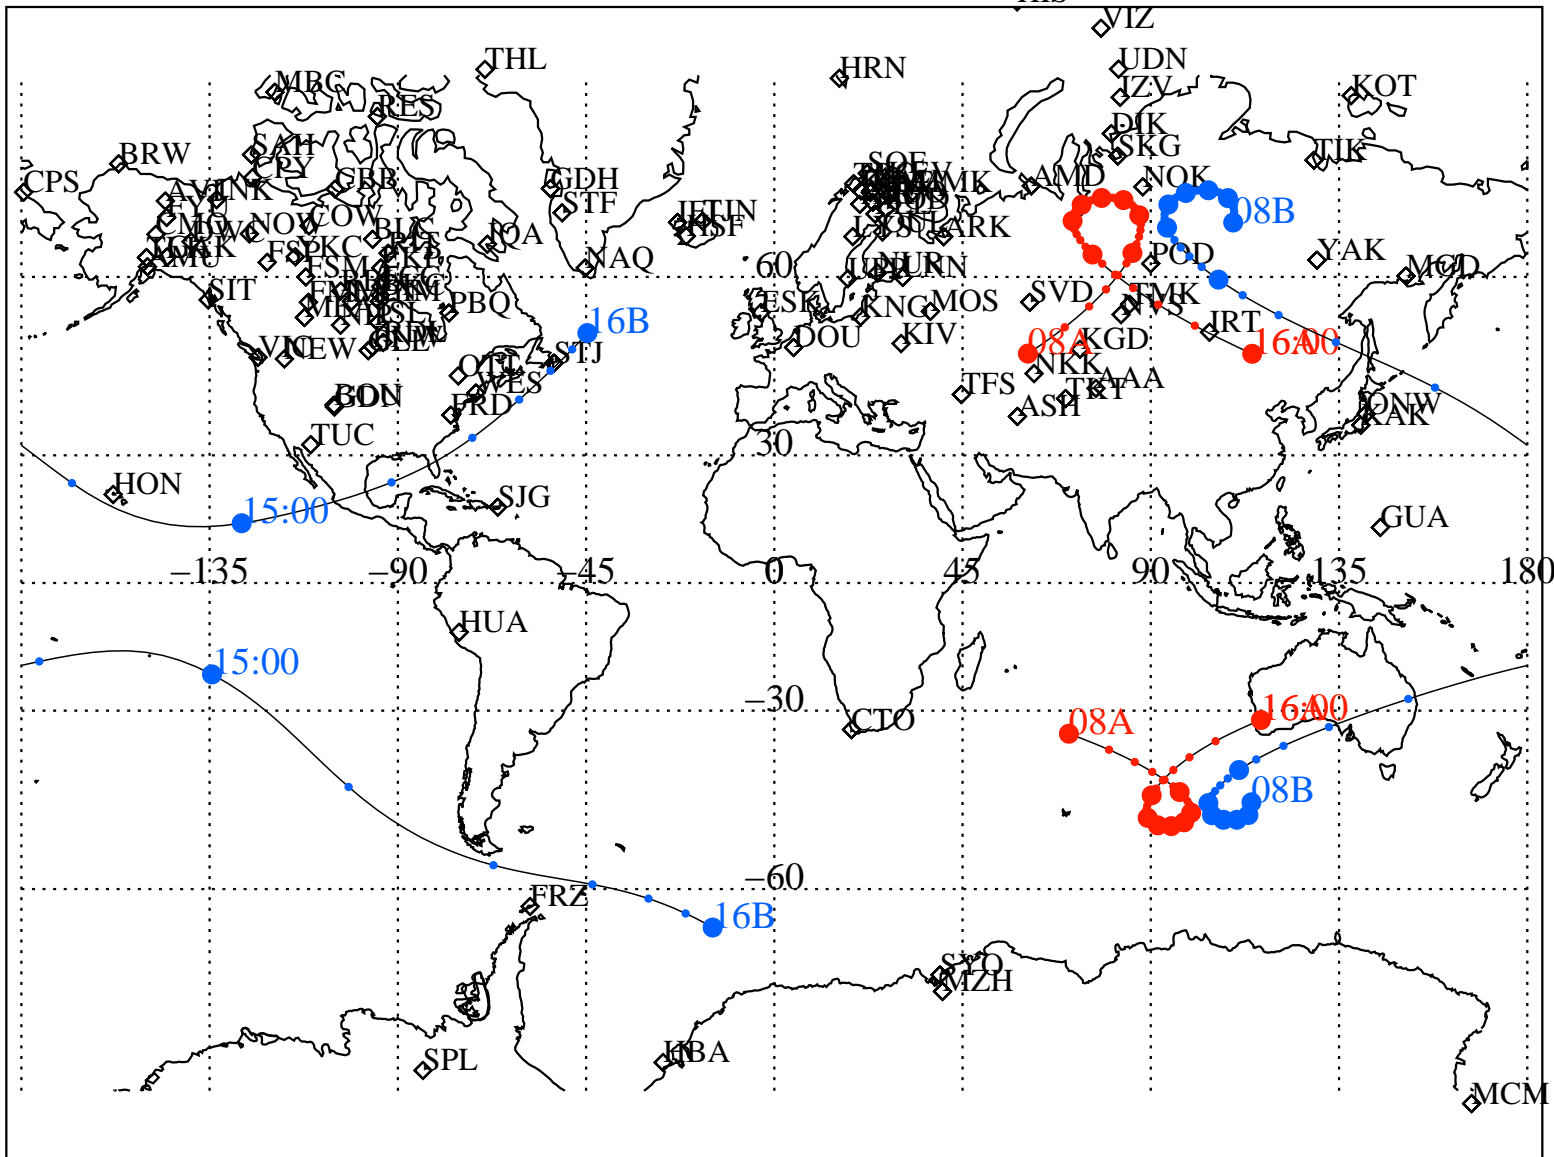

ALE  
 VAN ALLEN PROBES 2013 280 (10/07) 08:00 to 2013 280 (10/07) 16:00

RBSPA-A, RBSPA-B,