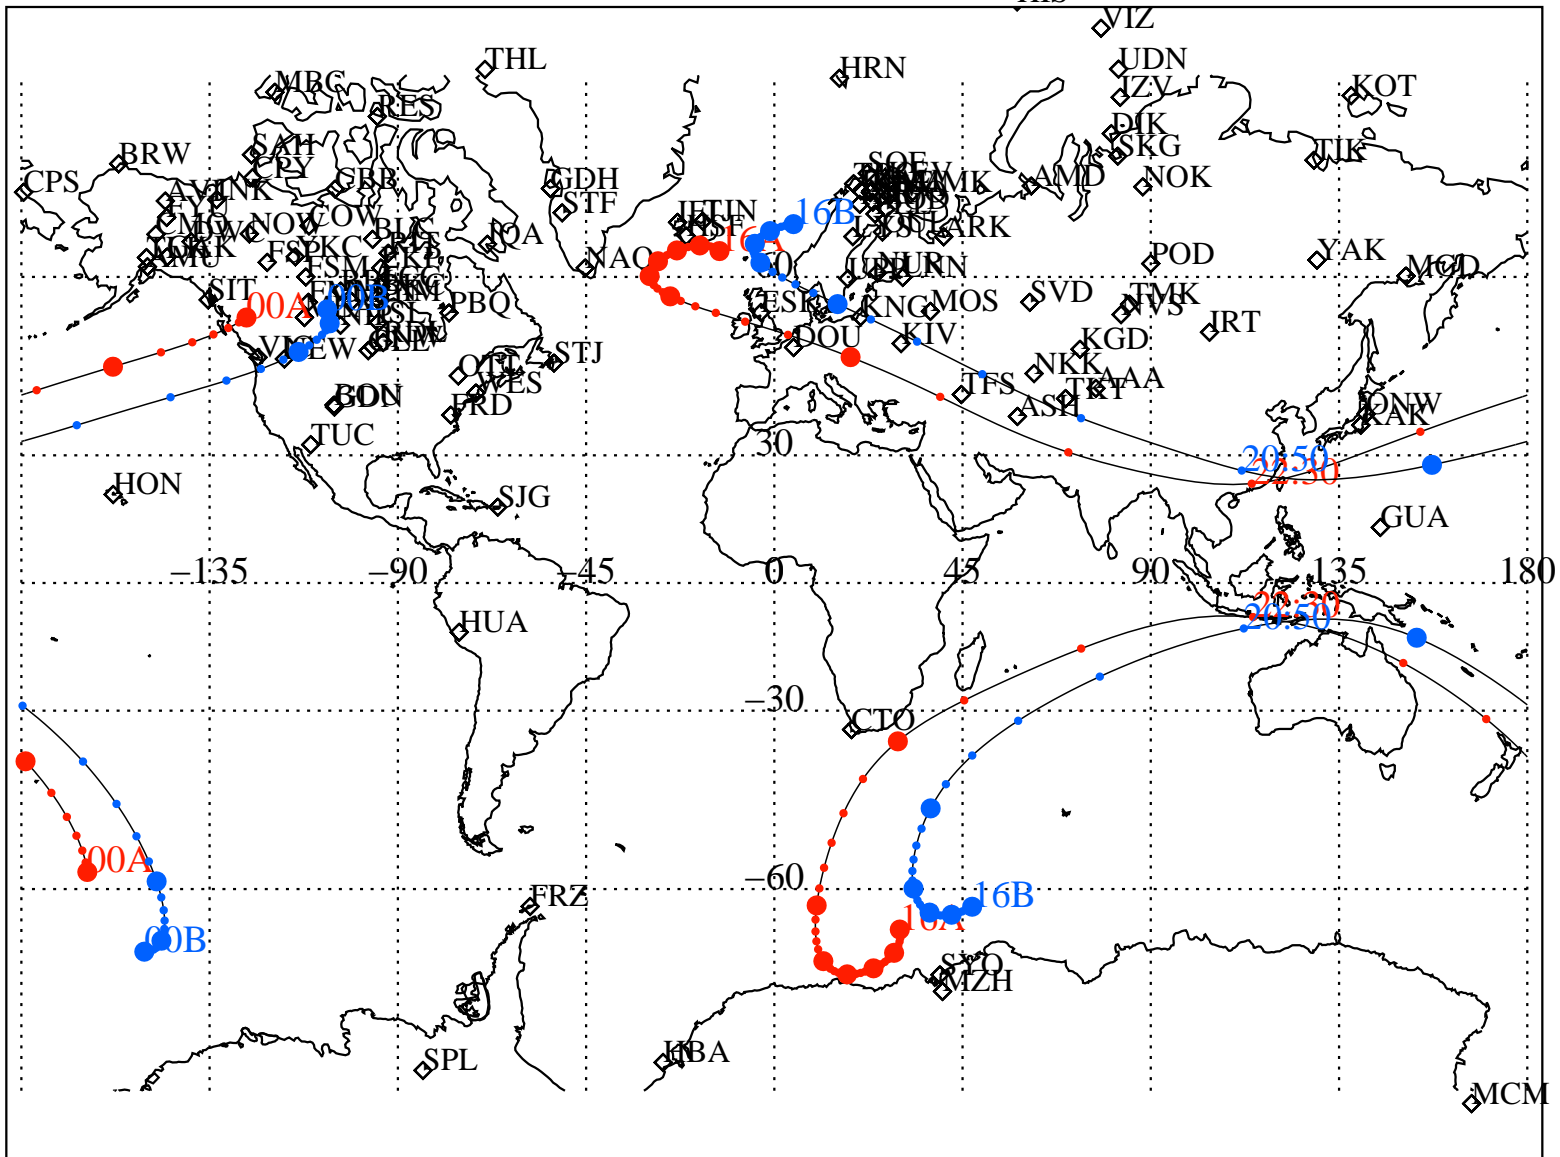

ALE
 VAN ALLEN PROBES 2013 279 (10/06) 16:00 to 2013 280 (10/07) 00:00

RBSPA-A, RBSPB-B,