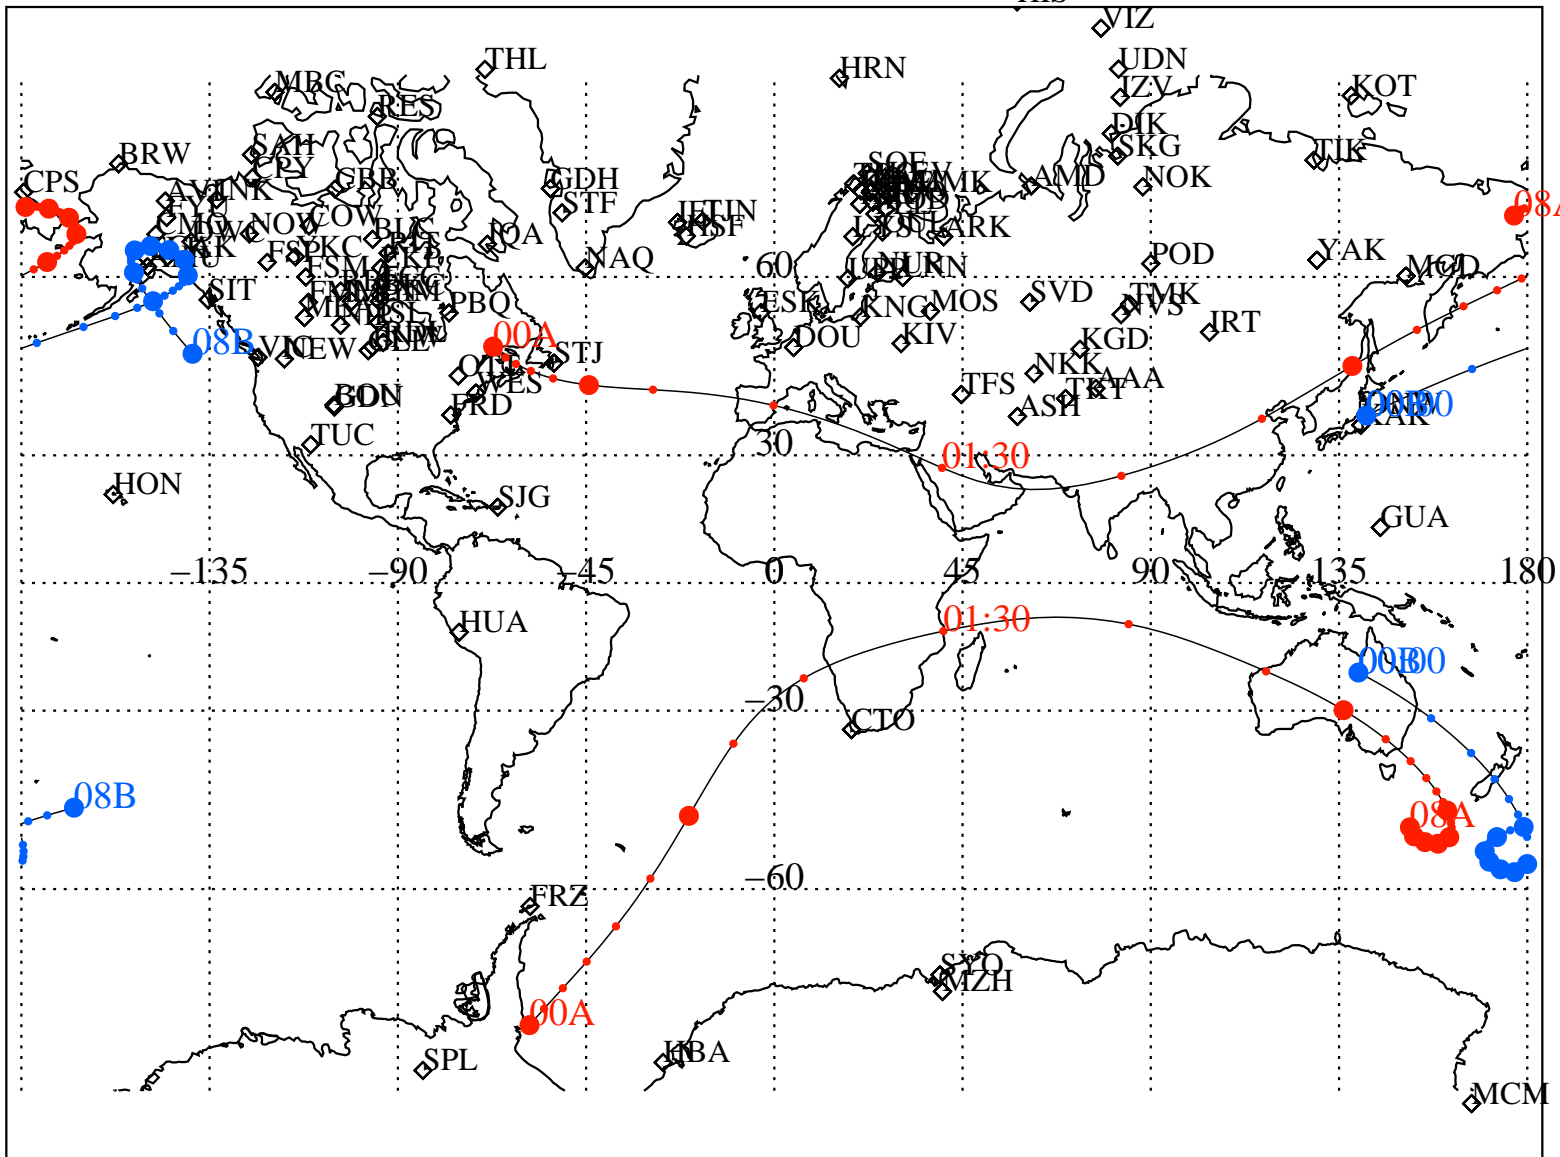

ALE
 VAN ALLEN PROBES 2013 278 (10/05) 00:00 to 2013 278 (10/05) 08:00

RBSPA-A, RBSPB-B,