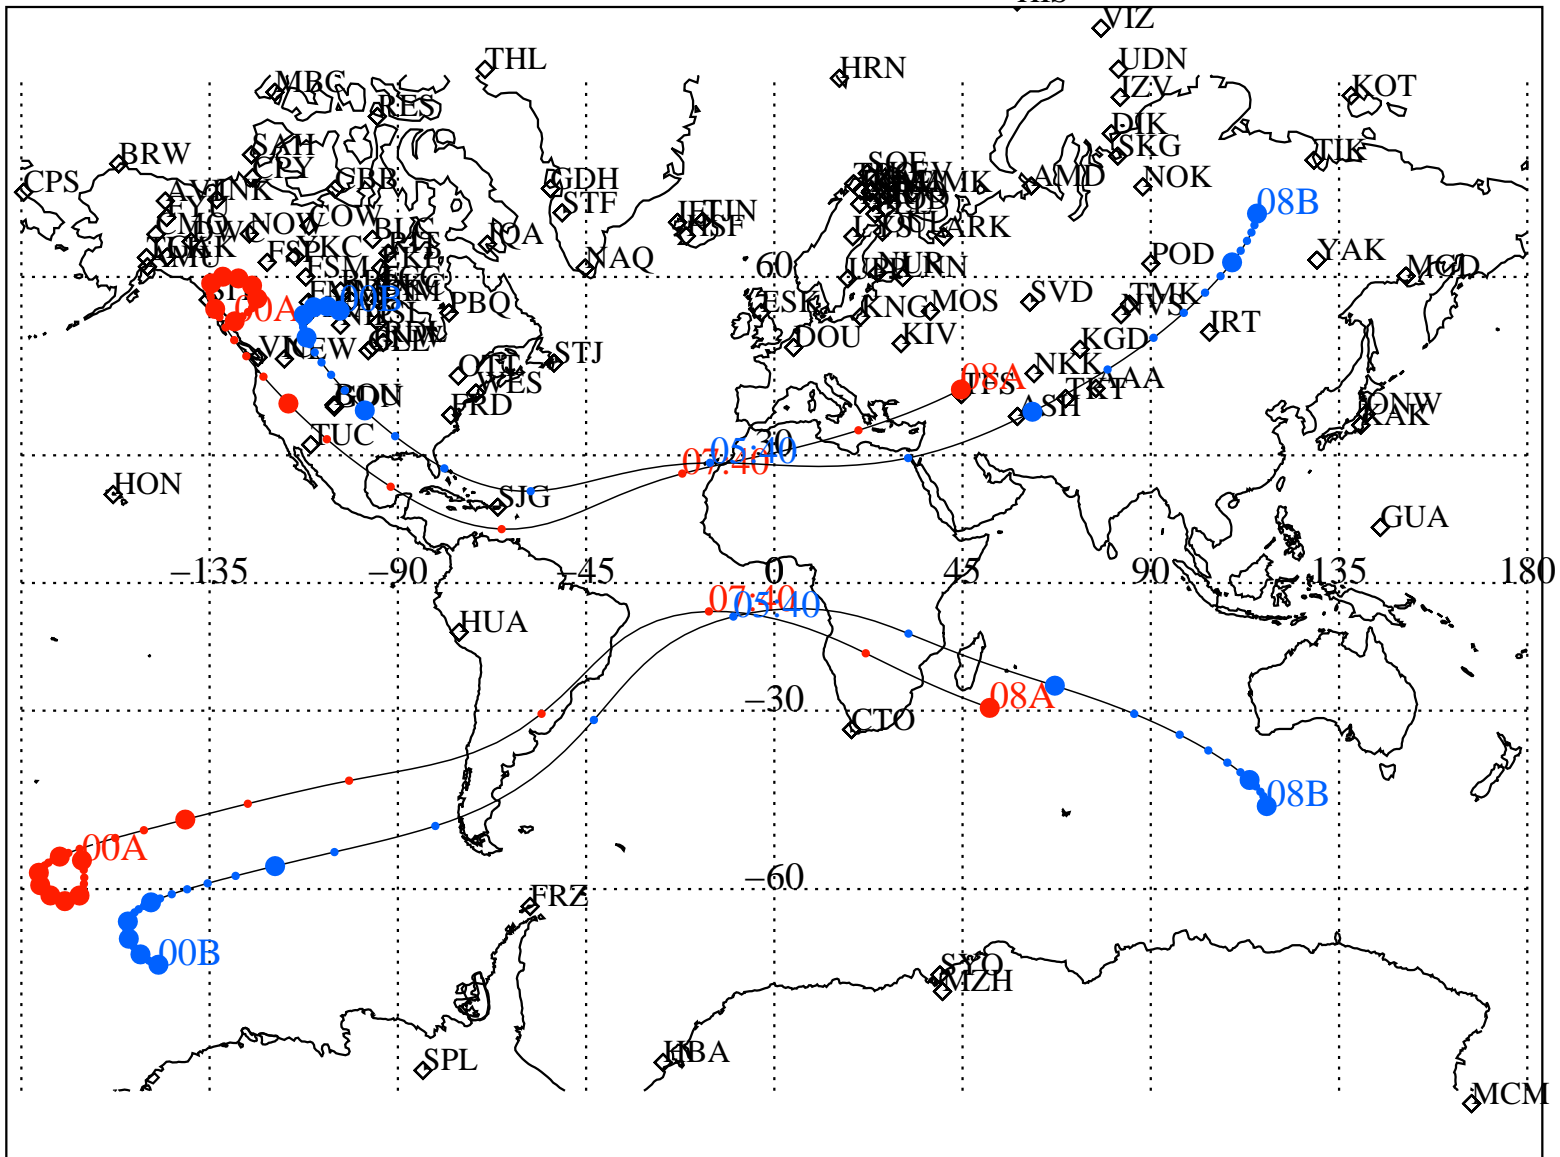

ALE  
VAN ALLEN PROBES 2013 277 (10/04) 00:00 to 2013 277 (10/04) 08:00

RBSPA-A, RBSPB-B,