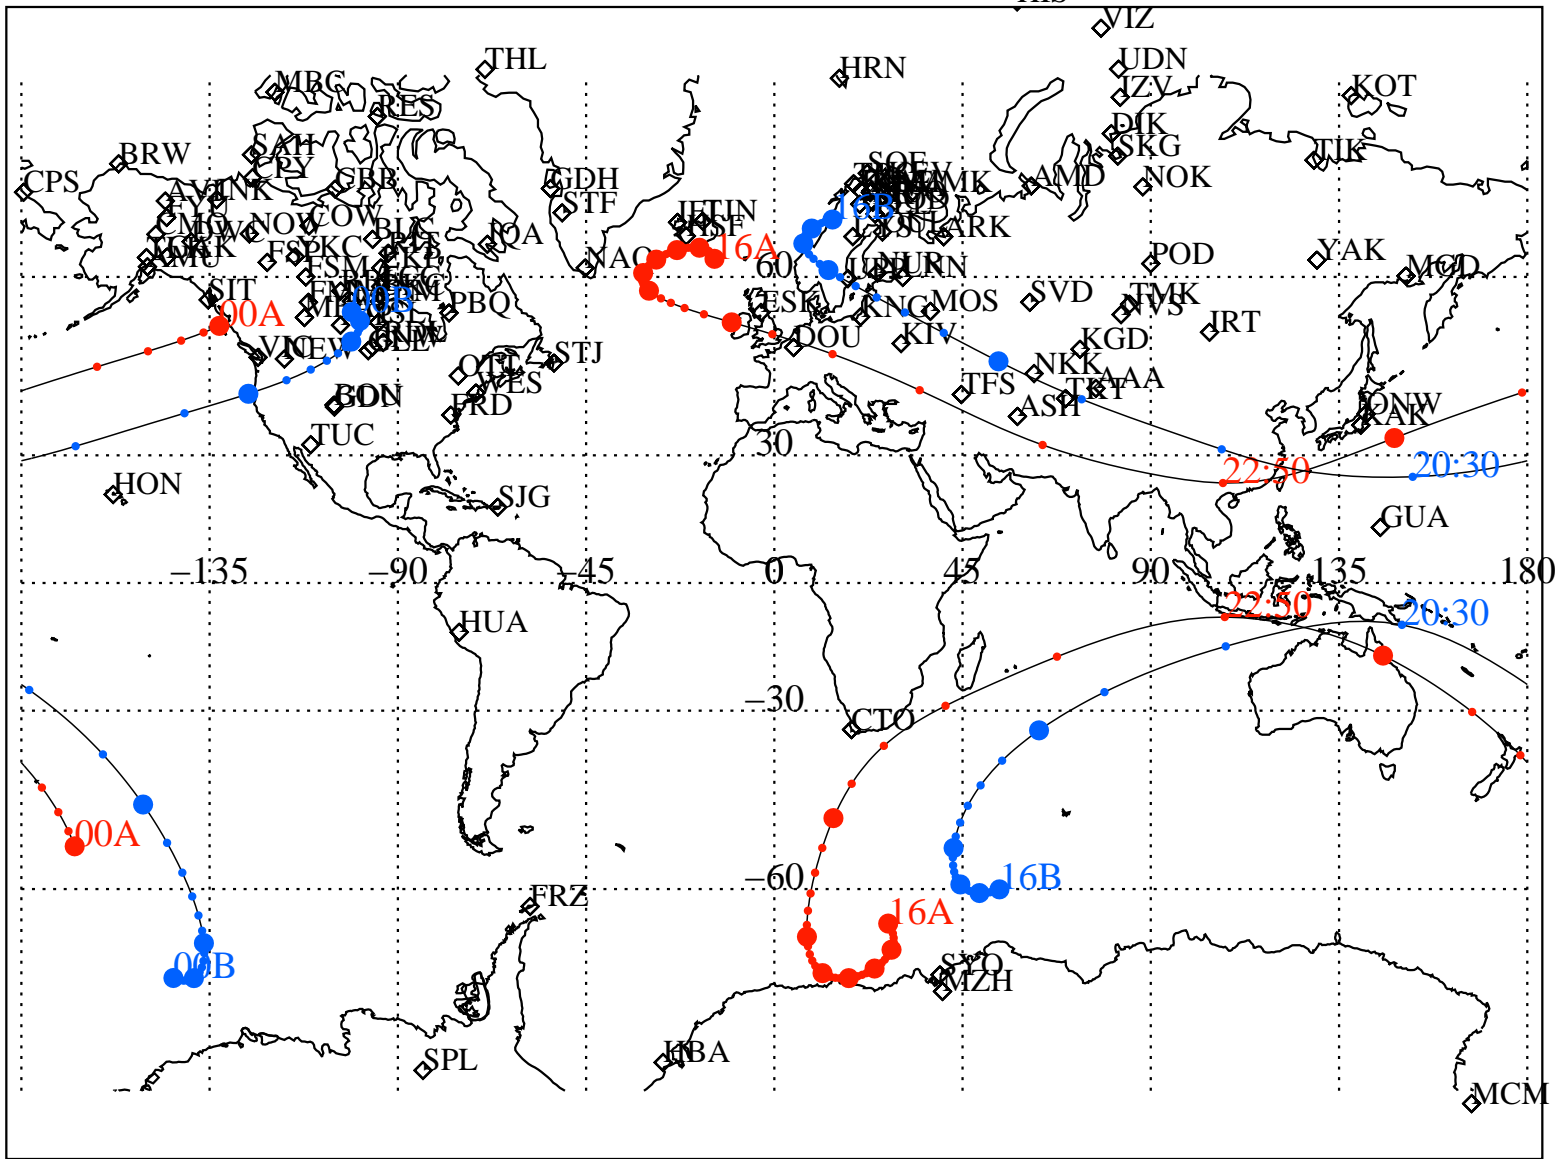

ALE
 VAN ALLEN PROBES 2013 273 (09/30) 16:00 to 2013 274 (10/01) 00:00

RBSPA-A, RBSPB-B,