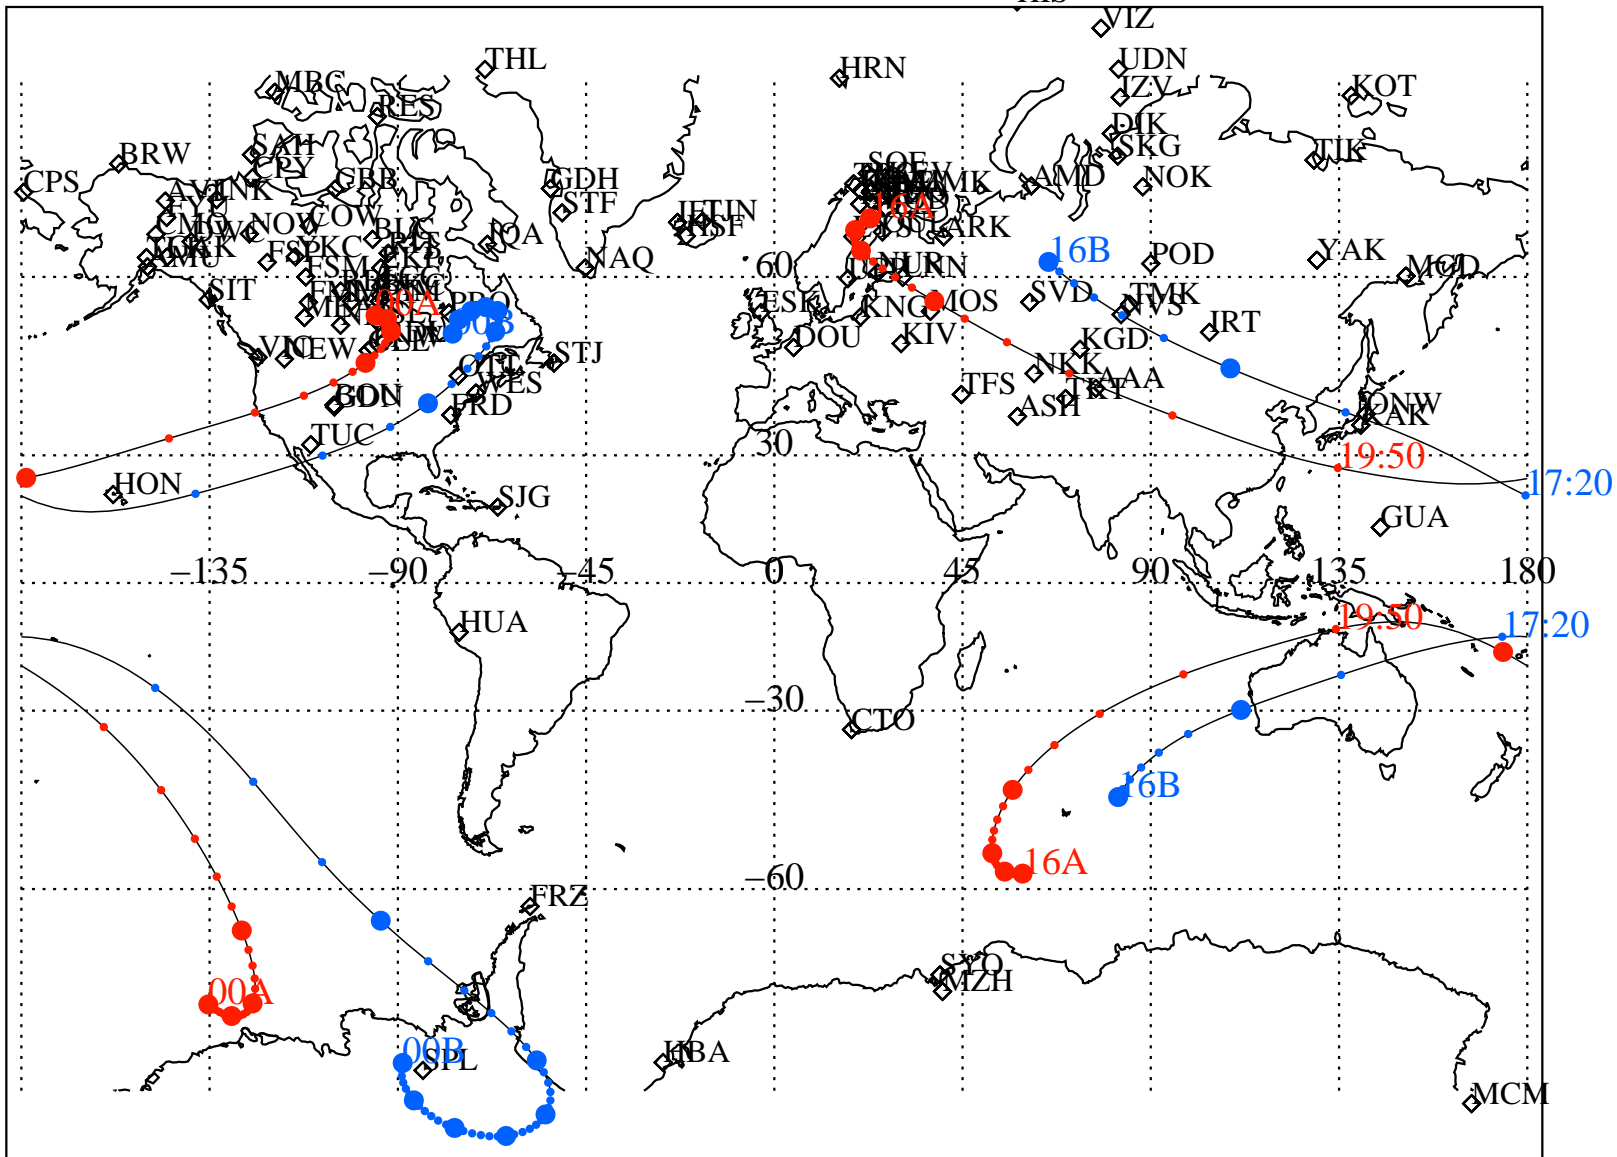

ALE
 VAN ALLEN PROBES 2013 272 (09/29) 16:00 to 2013 273 (09/30) 00:00

RBSPA-A, RBSPB-B,