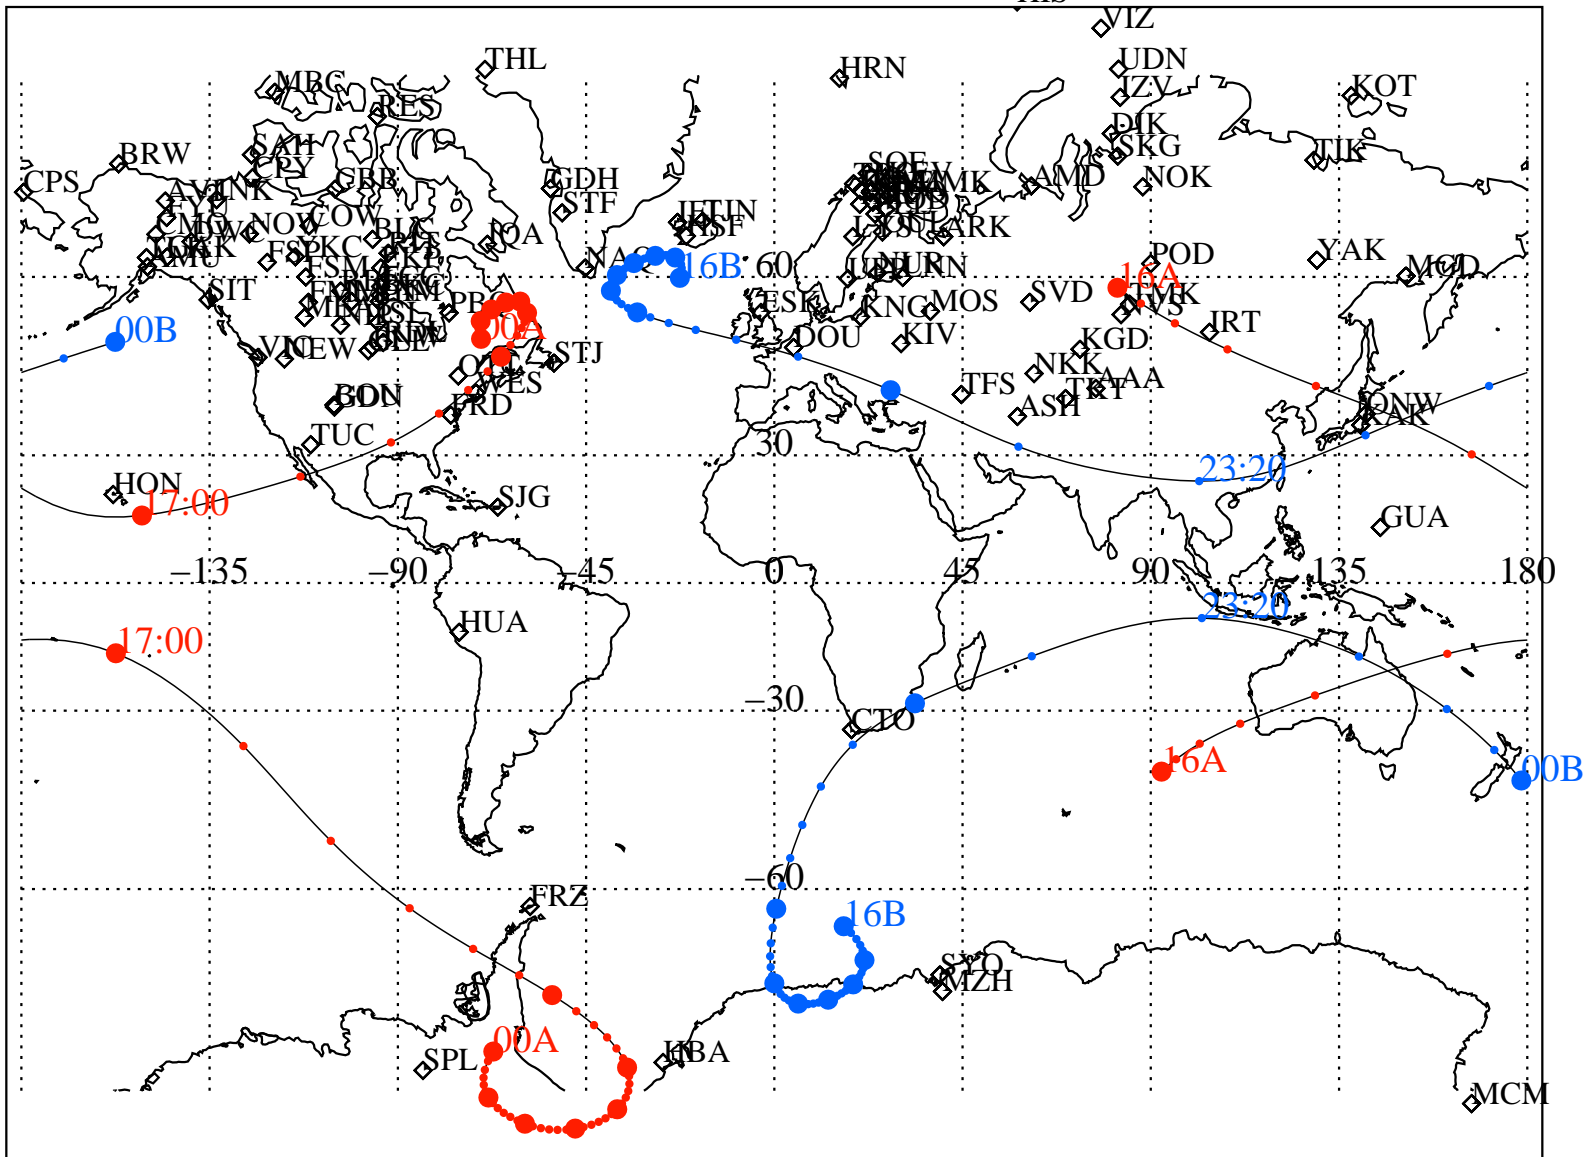

ALE
 VAN ALLEN PROBES 2013 271 (09/28) 16:00 to 2013 272 (09/29) 00:00

RBSPA-A, RBSPB-B,