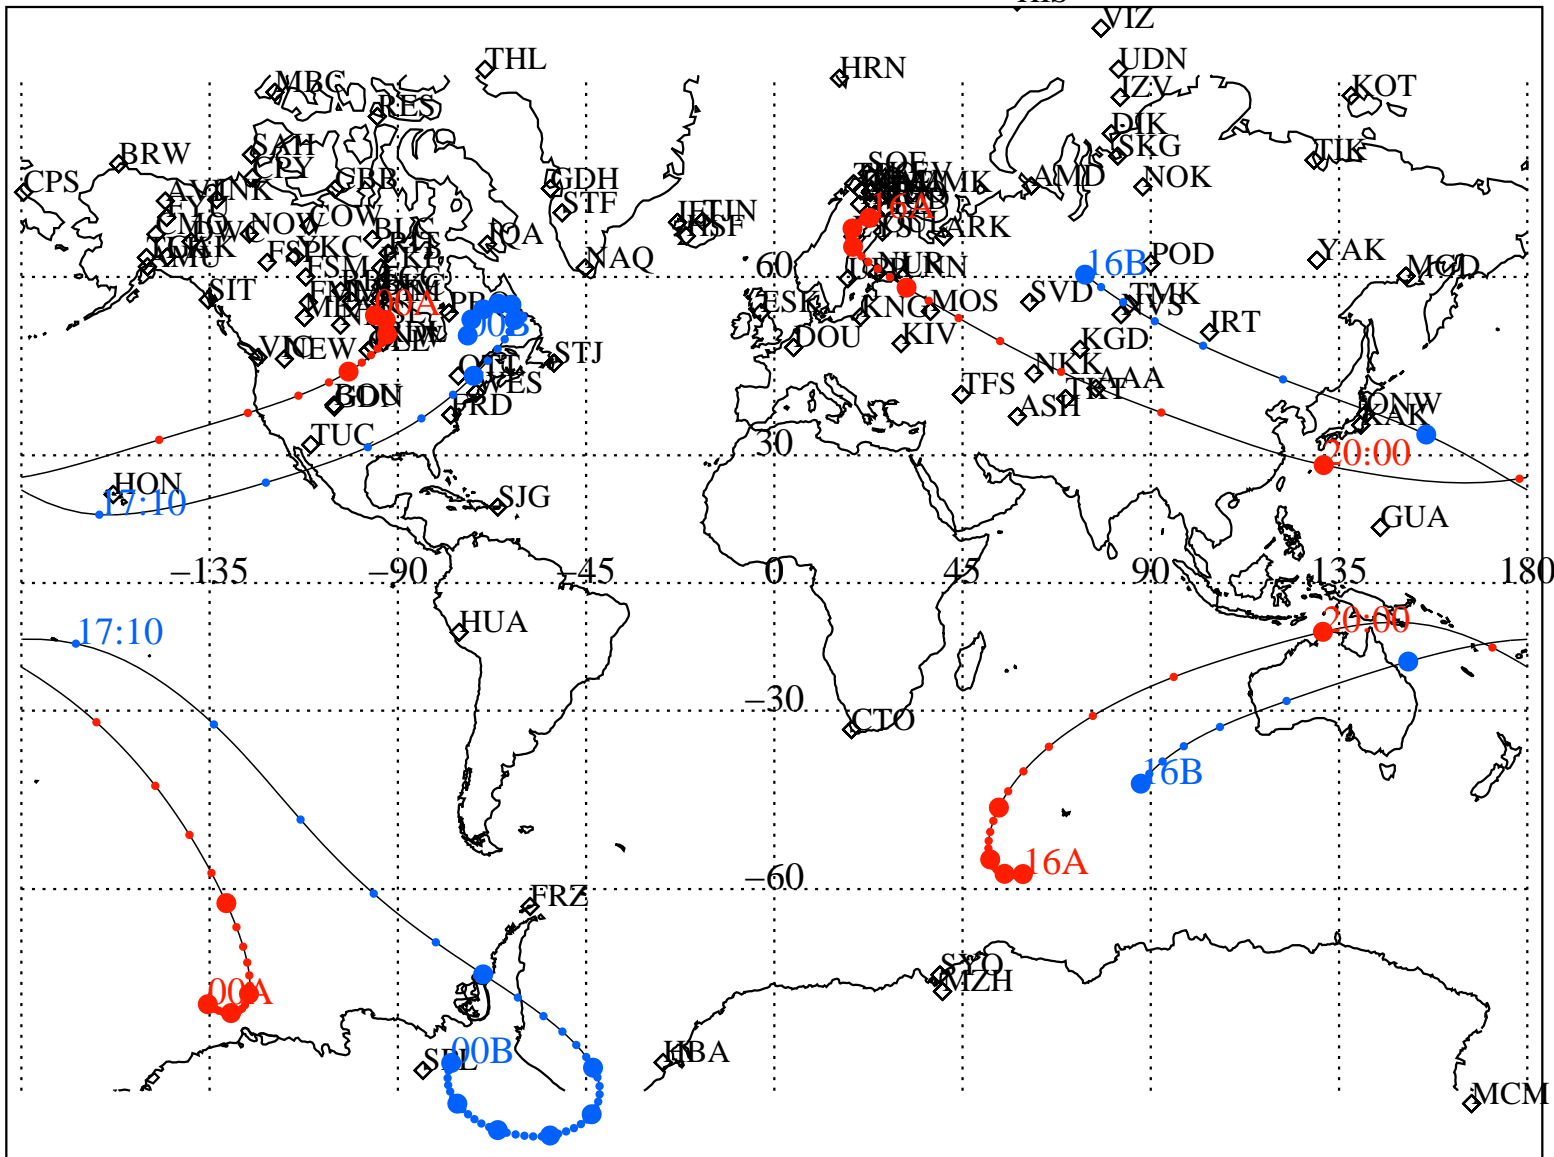

ALE
 VAN ALLEN PROBES 2013 269 (09/26) 16:00 to 2013 270 (09/27) 00:00

RBSPA-A, RBSPB-B,