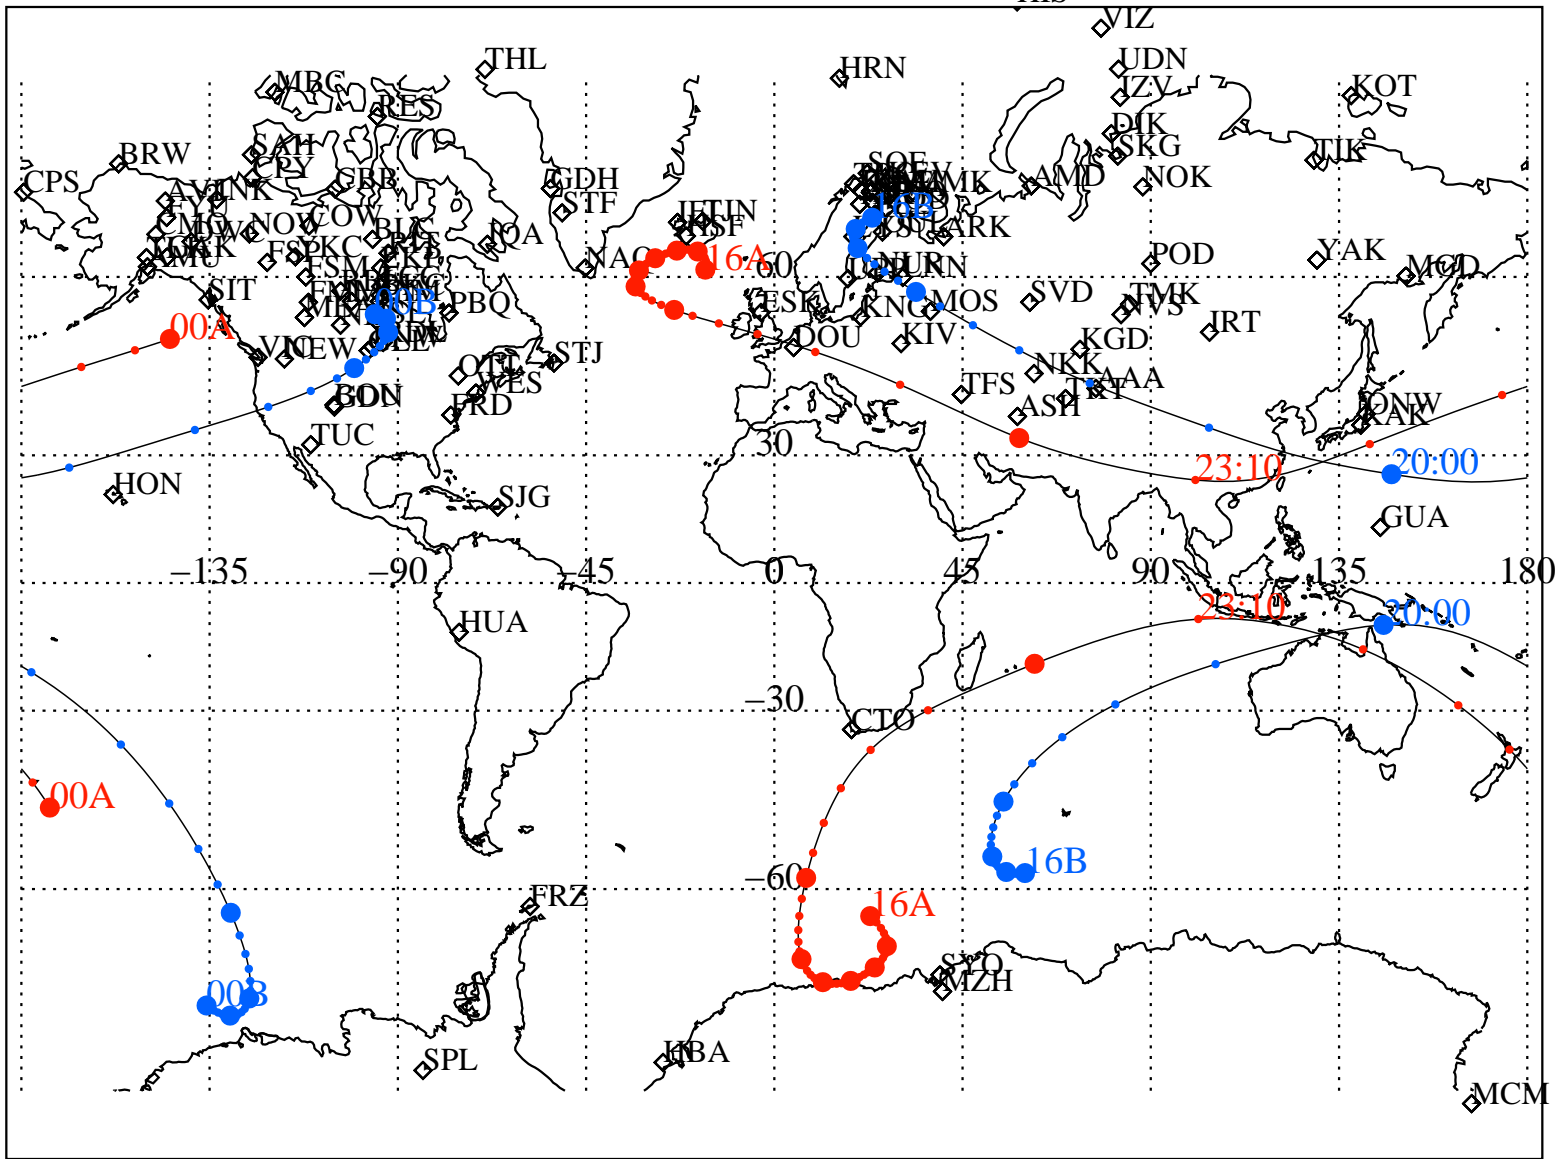

ALE
 VAN ALLEN PROBES 2013 267 (09/24) 16:00 to 2013 268 (09/25) 00:00

RBSPA-A, RBSPB-B,