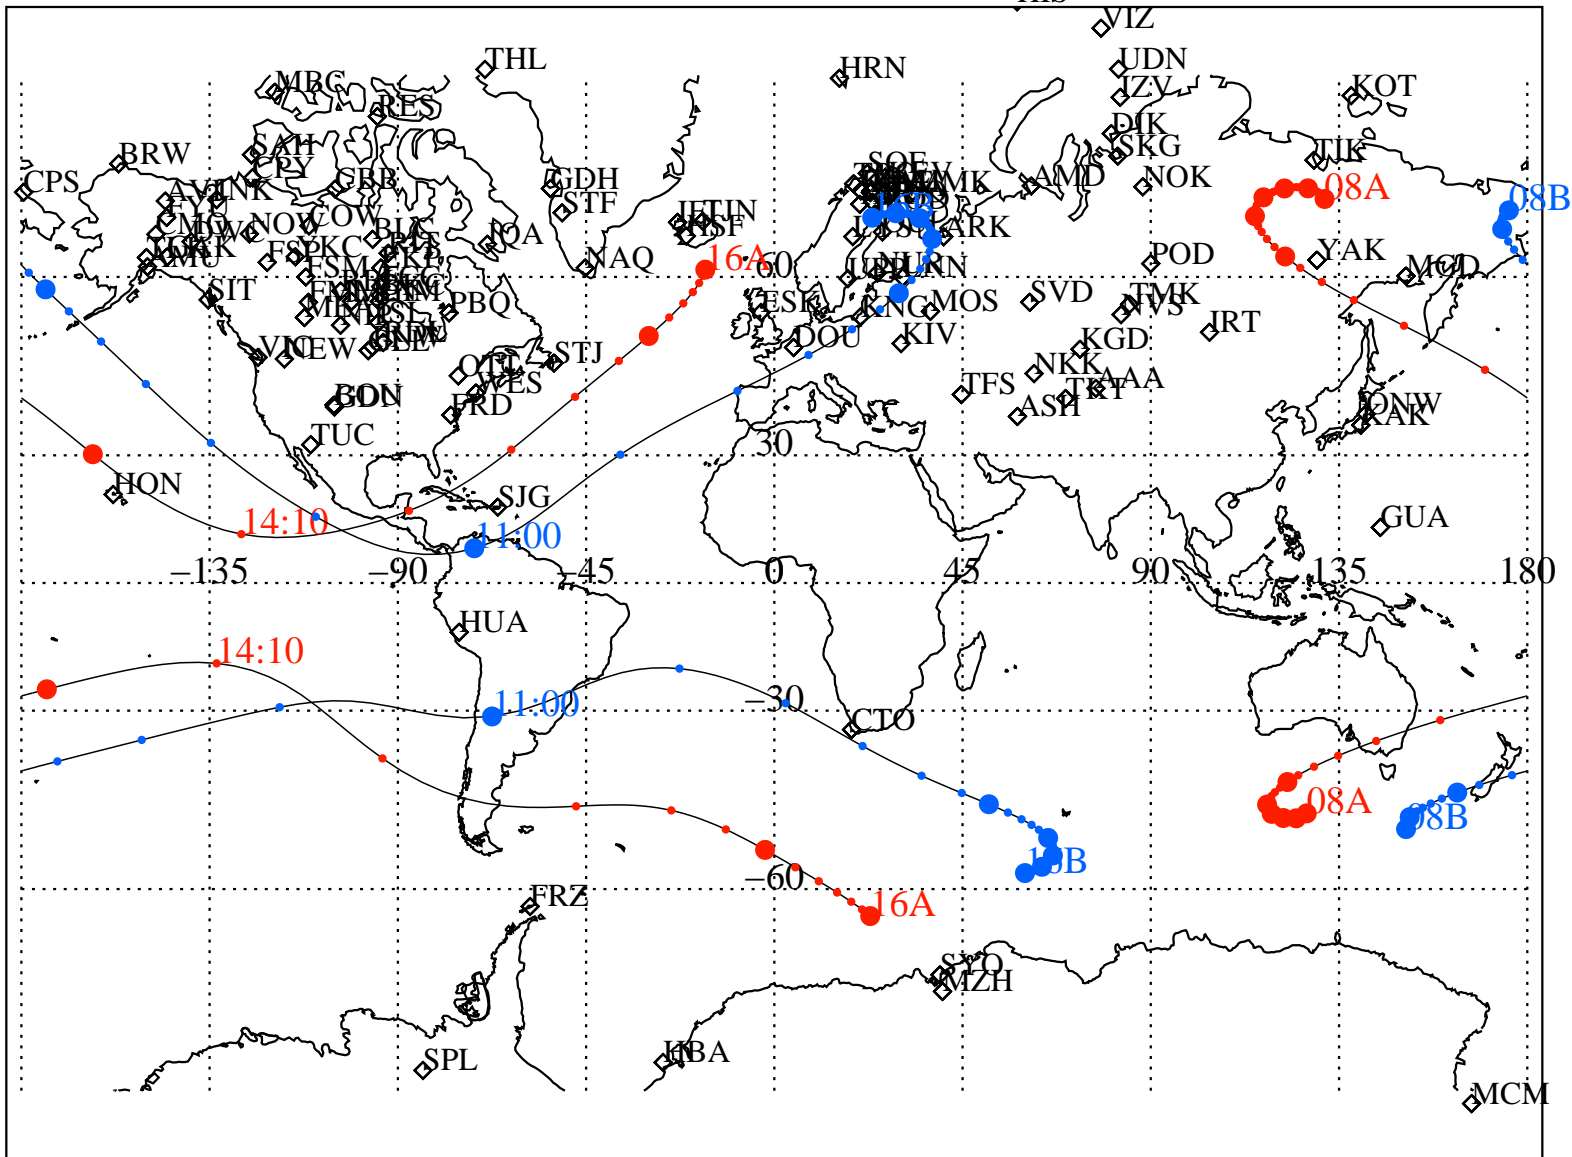

ALE
 VAN ALLEN PROBES 2013 267 (09/24) 08:00 to 2013 267 (09/24) 16:00

RBSPA-A, RBSPB-B,