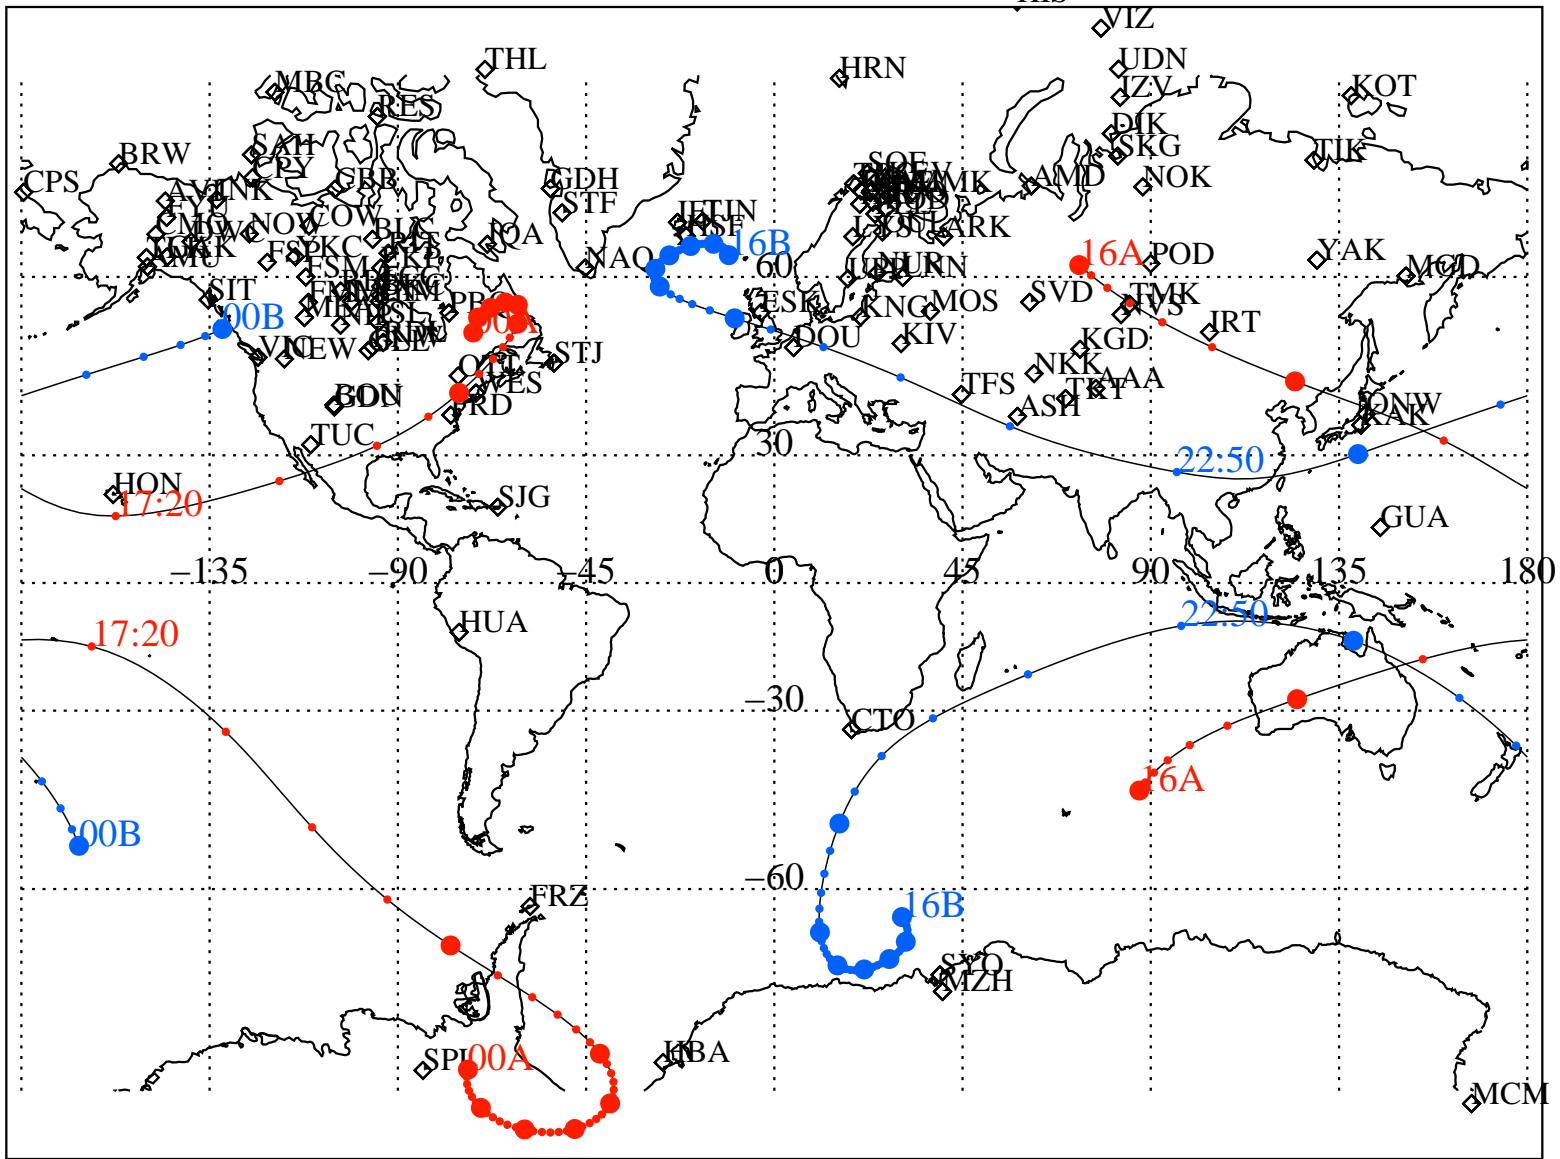

ALE
VAN ALLEN PROBES 2013 265 (09/22) 16:00 to 2013 266 (09/23) 00:00

RBSPA-A, RBSPB-B,