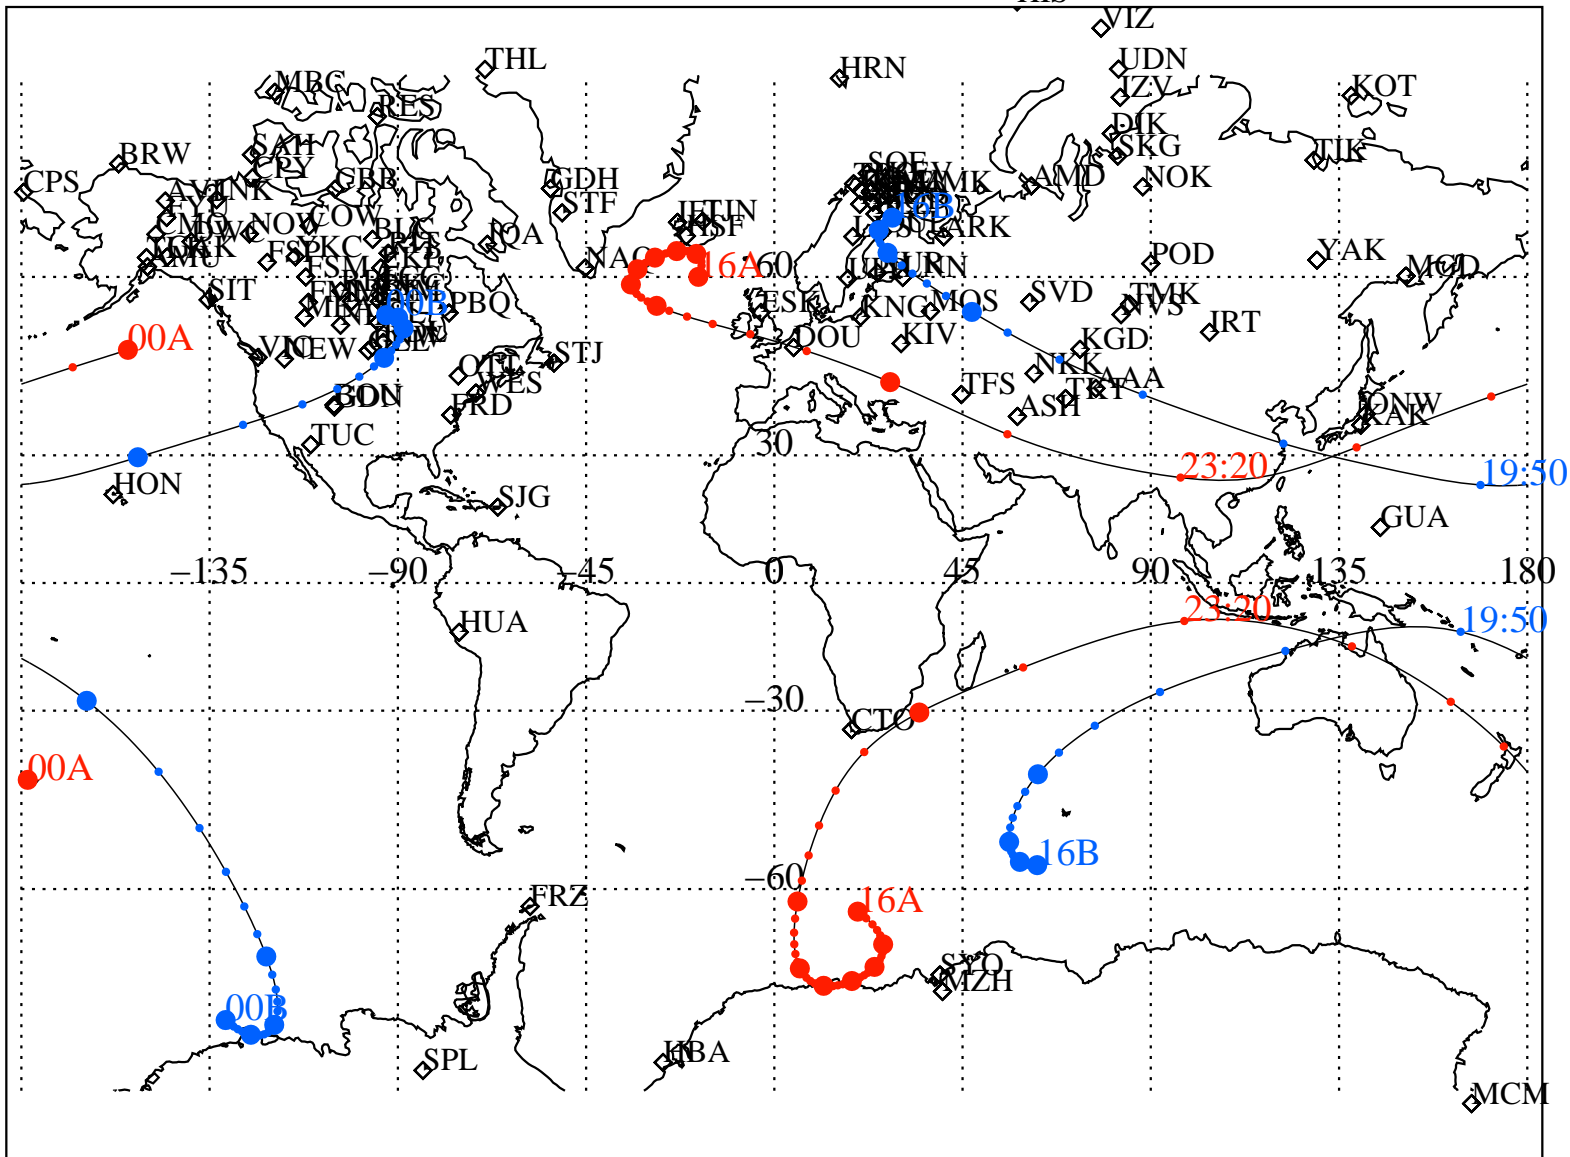

ALE  
 VAN ALLEN PROBES 2013 264 (09/21) 16:00 to 2013 265 (09/22) 00:00

RBSPA-A, RBSPB-B,