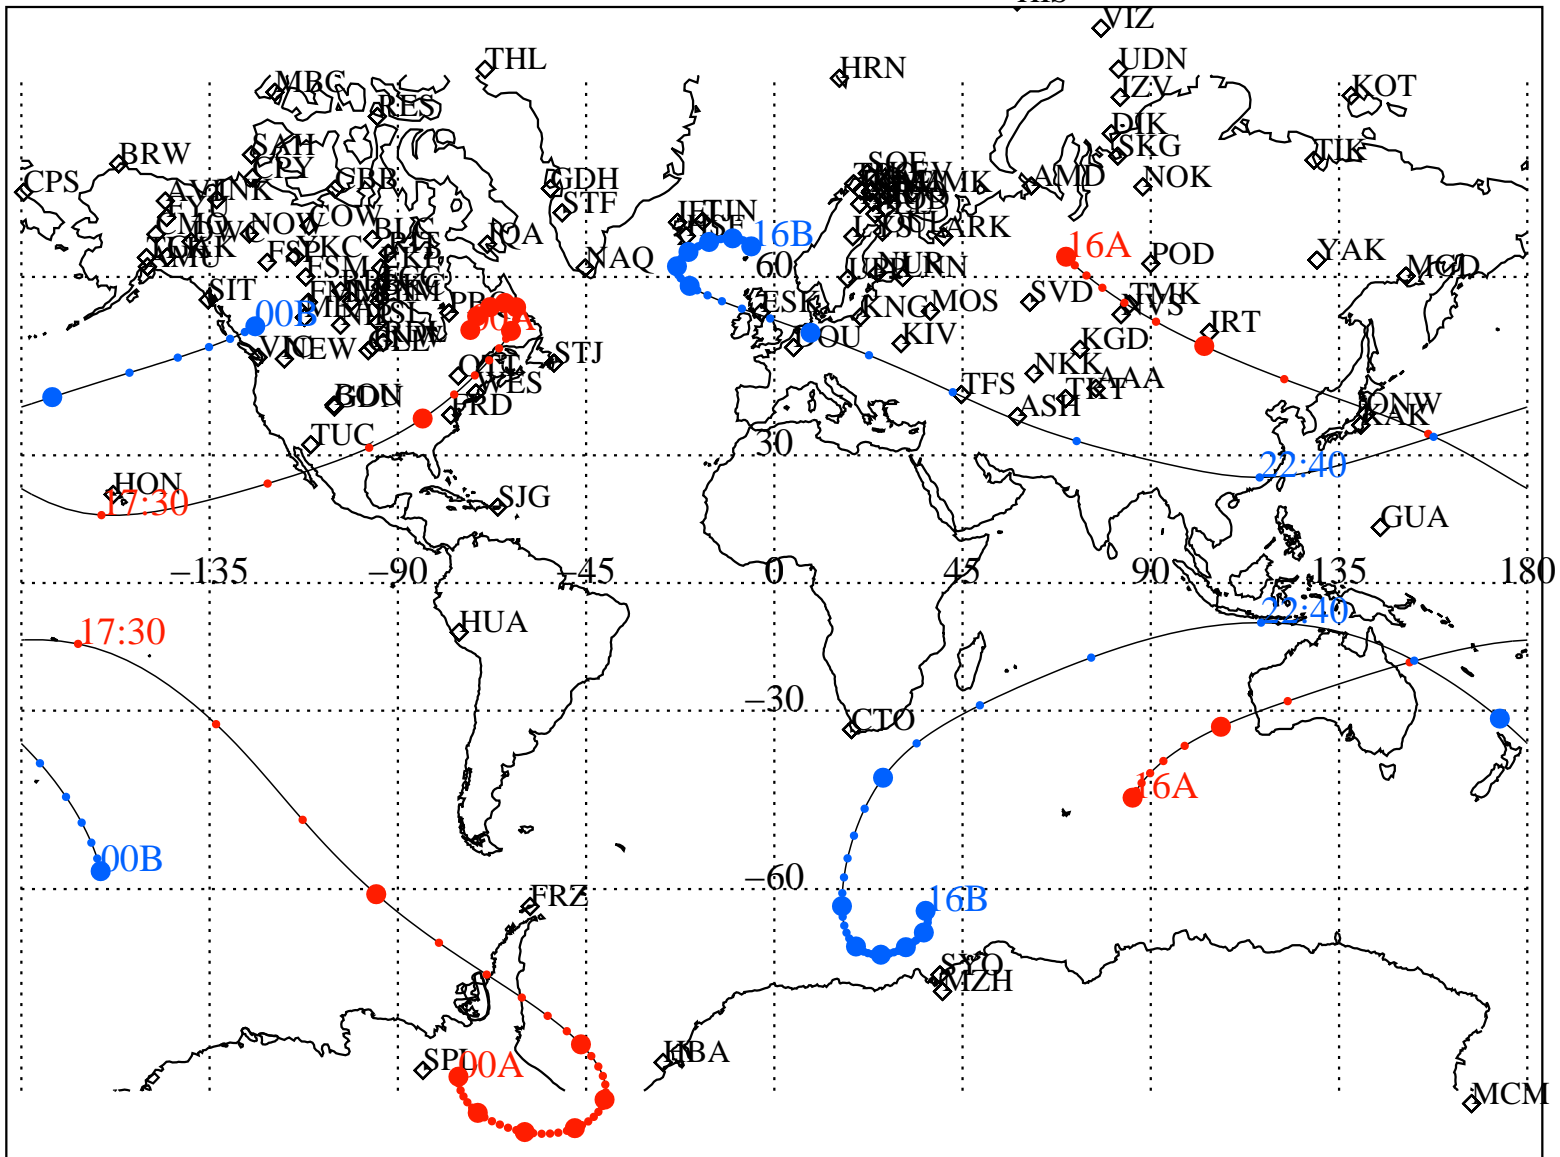

ALE  
 VAN ALLEN PROBES 2013 262 (09/19) 16:00 to 2013 263 (09/20) 00:00

RBSPA-A, RBSPB-B,