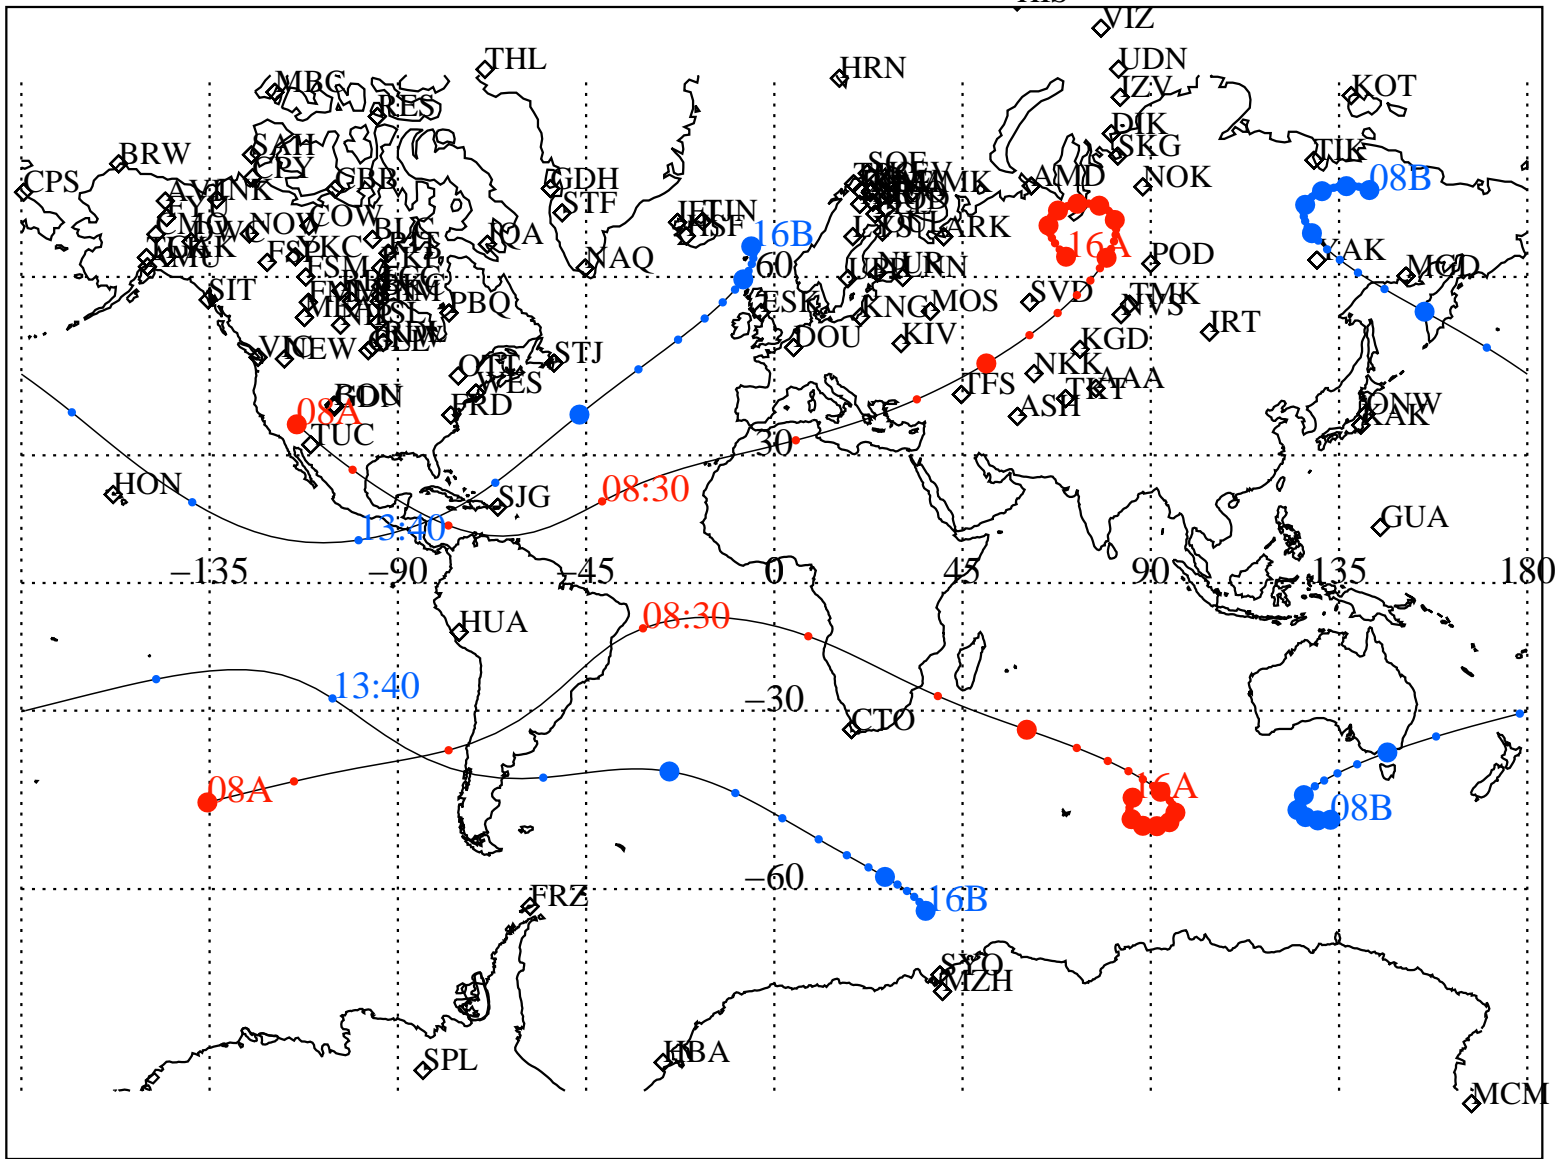

ALE
 VAN ALLEN PROBES 2013 262 (09/19) 08:00 to 2013 262 (09/19) 16:00

RBSPA-A, RBSPB-B,