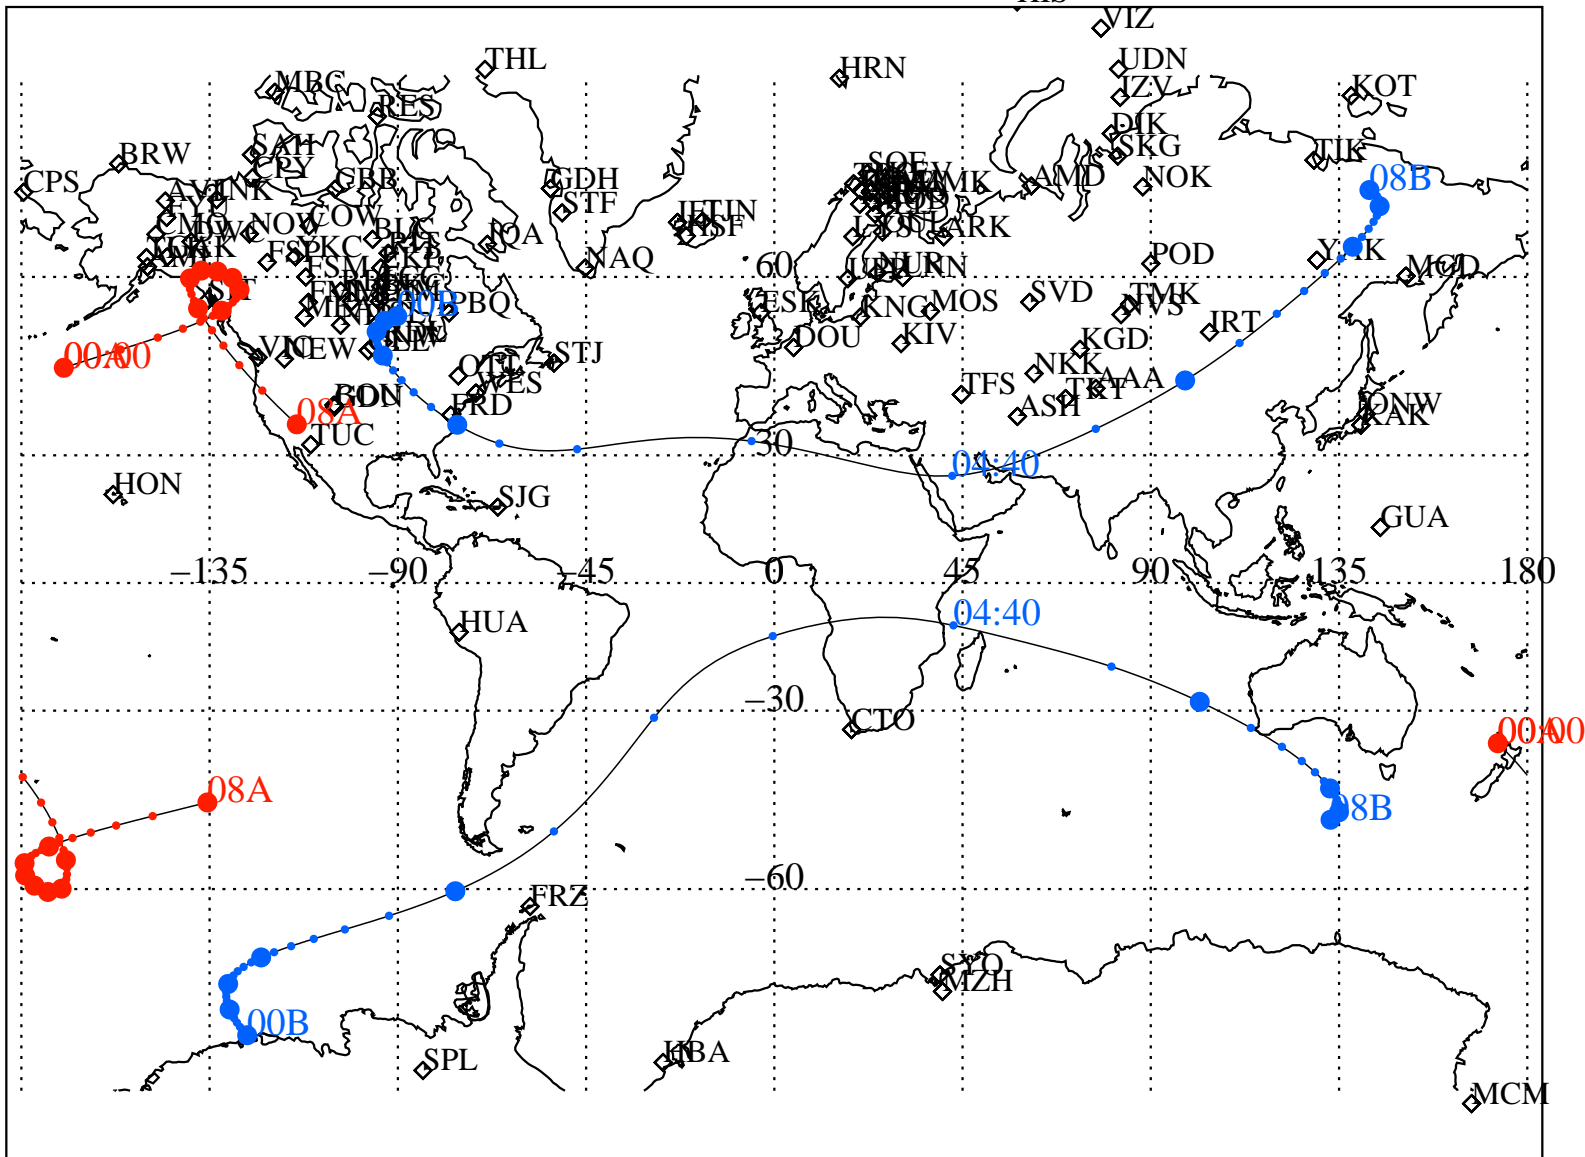

ALE
 VAN ALLEN PROBES 2013 262 (09/19) 00:00 to 2013 262 (09/19) 08:00

RBSPA-A, RBSPB-B,